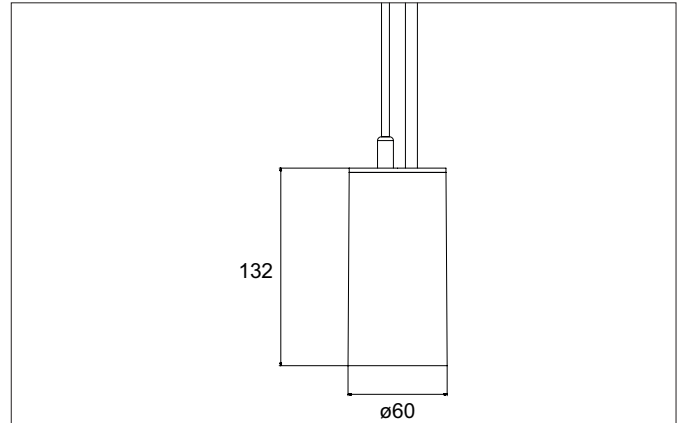

TRAXX MIDI LED pendant luminaire, on/off switchable

Article no. 88872165

Light.
For Generations.**Tender**

LED pendant luminaire, on/off switchable, Round., Hight 153.0 mm, for pendulum mounting. Pendulum length max. 1500.0 mm Weight 0.549 kg, with rotationssymmetrical, deep, wide distributed light intensity. optimal light distribution due to a glass transparent cover. Luminous flux 2.558 lm, Power 1 x 20 W, Light colour neutral white, Correlated color temperature (CCT) 3.500 K, Colour rendering index CRI > 90, Rated life time L80/B50 at 25 °C: 50.000 h, Housing material: Aluminium, Colour: Silver structure, Permissible ambient temperature (ta): -20 °C - +25 °C, Protection class (EN 61140): I, Degree of protection (DIN EN 60529): IP20, .With electronic driver, on/off switchable.

Article data	
Article no.	88872165
GTIN	4251433979142
Series name	TRAXX MIDI
Short description	LED pendant luminaire, on/off switchable
Material	Aluminium
Colour	Silver
Type of surface	Structure
Shape	Round
Hight	153 mm
Weight	0.549 kg

Mounting technology	
Mounting method	Suspended
Place of installation	Ceiling-mounted
Adjustability	Not adjustable
stamp	UKCA
Pendulum length max.	1,500 mm
Material cover	Glass transparent
Suitable for through-wiring	No

Packing data	
Gross weight	0.613 kg
Length of packaging	170 mm
Packaging width	170 mm
Packaging height	110 mm
Disposal at end of life	This product must not be disposed of with household waste. You are obliged, to dispose of such electrical waste separately. By disposing of electrical waste and other old or defective electronics separately, you support recycling or other forms of re-use. In that way you help to take care and to avoid that harmful substances get into the environment.