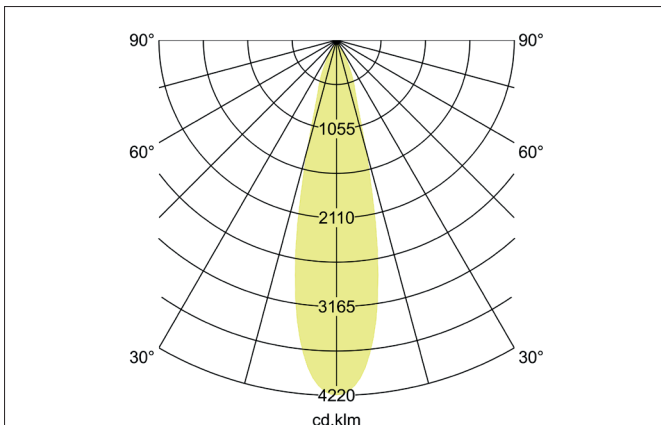

TRAXX MIDI LED pendant luminaire, on/off switchable

Article no. 88872165

Light.
For Generations.**Tender**

LED pendant luminaire, on/off switchable, Round., Hight 153.0 mm, for pendulum mounting. Pendulum length max. 1500.0 mm Weight 0.549 kg, with rotationssymmetrical, deep, wide distributed light intensity. optimal light distribution due to a glass transparent cover. Luminous flux 2.558 lm, Power 1 x 20 W, Light colour neutral white, Correlated color temperature (CCT) 3.500 K, Colour rendering index CRI > 90, Rated life time L80/B50 at 25 °C: 50.000 h, Housing material: Aluminium, Colour: Silver structure, Permissible ambient temperature (ta): -20 °C - +25 °C, Protection class (EN 61140): I, Degree of protection (DIN EN 60529): IP20, .With electronic driver, on/off switchable.