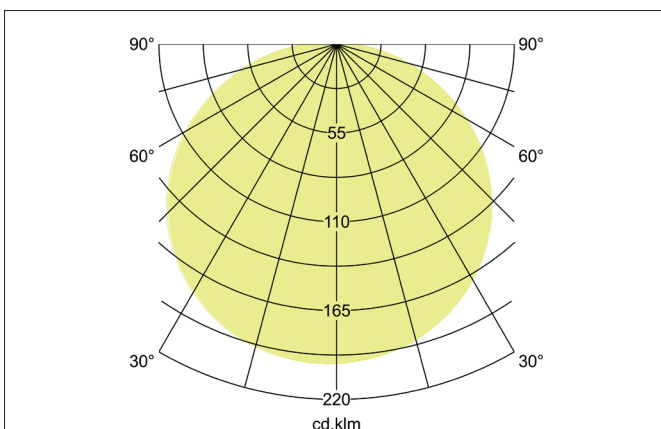

SOFT TUBE Pendant luminaire, 380 mm

Article no. 58262263

Light.
For Generations.**Tender**

Pendant luminaire, 380 mm, chrome / shade orange pale, Round. Surface mounting, Ceiling-mounted. Fabric pendant luminaire in cylindrical shape. Polycarbonate foil diffuser. Shade material: chintz, pendant length: 1500 mm. For more available shade variants and special solutions you can download a PDF file for each product online from our website. Luminous flux measured with 1 x 10 W LED retrofit lamp (not included). Lamp holder: E27, Mounting method: Surface mounting, Place of installation: Ceiling-mounted, Degree of protection: according to DIN EN 60529 IP20, Protection class: (EN 61140) I, Voltage: 230V AC 50Hz, Power: 60 W, Amount of light sources / fittings: 1 Qty, Luminous flux : 610 lm, Control: Other.

| Article data | |
|--------------------|---------------------------|
| Article no. | 58262263 |
| GTIN | 4251433949077 |
| Series name | SOFT TUBE |
| Short description | Pendant luminaire, 380 mm |
| Material | Steel |
| Colour | Chrome |
| Type of surface | Glossy |
| Shape | Round |
| Outer diameter | 380 mm |
| Height | 180 mm |
| Shade colour | Orange pale |
| Shade material | Chintz |
| Chintz colour code | 66.8003.63 |
| Weight | 0.736 kg |

SOFT TUBE Pendant luminaire, 380 mm

Article no. 58262263

Light.
For Generations.

| Operating technology of the luminaire | |
|---------------------------------------|-------|
| Voltage type | AC |
| AC nominal voltage max | 230 V |
| Frequenz max. | 50 Hz |
| Lamp holder | E27 |
| Protection class | I |
| Degree of protection | IP20 |
| Control | Other |
| Bulb change possible | Yes |