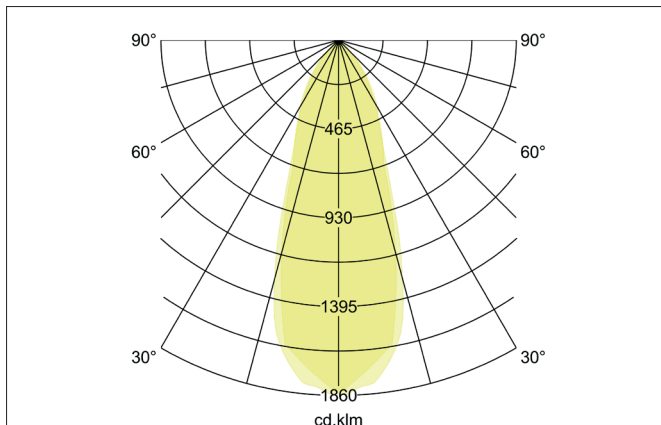

DISC LED recessed spot, with lens optics, on/off switchable

Article no. 38421024

Light.
For Generations.**Tender**

LED recessed spot, with lens optics, on/off switchable, Round. Toolless ceiling installation by installation springs. Ceiling cut-out Ø 68 mm, Installation depth 38 mm, Outer diameter 82 mm, Weight 0,160 kg, Reflector silver with rotationssymmetrical, deep, wide distributed light intensity. optimal light distribution due to a plastic, transparent cover. Luminous flux 700 lm, Power 1 x 6 W, Light colour neutral white, Correlated color temperature (CCT) 4.000 K, Colour rendering index CRI > 80, Housing material: Aluminium / Glass, Colour: Chrome, Permissible ambient temperature (ta): -20 °C - +25 °C, Protection class (EN 61140): II, Degree of protection (DIN EN 60529): IP20, .With electronic driver, on/off switchable.

Product Benefits

- LED recessed spotlight in round design made of solid aluminum with 6 W LED module with lens optics and switchable converter.
- Ceiling cut-out 68 mm, diameter 82 mm, installation depth 38 mm, IP20.
- Pivoting range 30°.
- Without visible snap ring.
- Classic, formally restrained design.
- Also available in the same look as a pure luminaire for 350 mA (without converter) and as a dimmable set (trailing edge).

DISC LED recessed spot, wich lens optics, on/off switchable

Article no. 38421024

Light.
For Generations.

Article data	
Article no.	38421024
GTIN	4251433950059
Series name	DISC
Short description	LED recessed spot, wich lens optics, on/off switchable
Material	Aluminium / Glass
Colour	Chrome
Type of surface	Glossy
Shape	Round
Outer diameter	82 mm
Built-in diameter	68 mm
Installation depth	38 mm
Hight	3 mm
Weight	0.160 kg
stamp	UKCA

Lighting technology	
Colour temperature	4.000 K
Light colour	White
Light output	Direct
Luminous flux	700 lm
System efficiency	117 lm/W
Colour rendering	CRI > 80
Reflector	High-gloss
Reflector colour	silver
Beam angle	38°
Light sharing	Symmetric
Adjustable color temperature	No