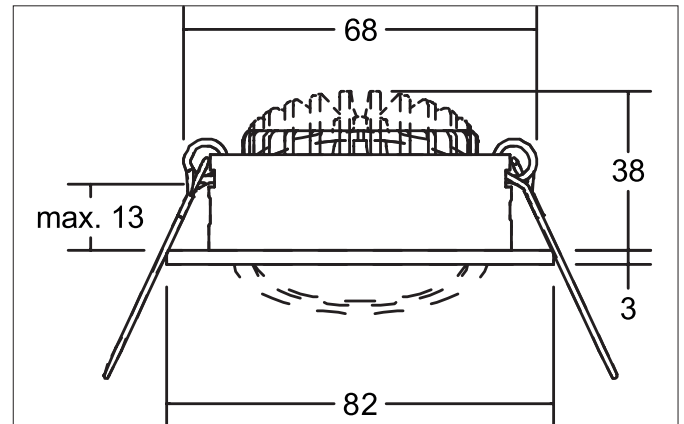

DISC LED recessed spot, with lens optics, on/off switchable

Article no. 38421024

Light.
For Generations.**Tender**

LED recessed spot, with lens optics, on/off switchable, Round. Toolless ceiling installation by installation springs. Ceiling cut-out Ø 68 mm, Installation depth 38 mm, Outer diameter 82 mm, Weight 0,160 kg, Reflector silver with rotationssymmetrical, deep, wide distributed light intensity. optimal light distribution due to a plastic, transparent cover. Luminous flux 700 lm, Power 1 x 6 W, Light colour neutral white, Correlated color temperature (CCT) 4.000 K, Colour rendering index CRI > 80, Housing material: Aluminium / Glass, Colour: Chrome, Permissible ambient temperature (ta): -20 °C - +25 °C, Protection class (EN 61140): II, Degree of protection (DIN EN 60529): IP20, .With electronic driver, on/off switchable.

Product Benefits

- LED recessed spotlight in round design made of solid aluminum with 6 W LED module with lens optics and switchable converter.
- Ceiling cut-out 68 mm, diameter 82 mm, installation depth 38 mm, IP20.
- Pivoting range 30°.
- Without visible snap ring.
- Classic, formally restrained design.
- Also available in the same look as a pure luminaire for 350 mA (without converter) and as a dimmable set (trailing edge).

DISC LED recessed spot, wich lens optics, on/off switchable

Article no. 38421024

Light.
For Generations.

Article data	
Article no.	38421024
GTIN	4251433950059
Series name	DISC
Short description	LED recessed spot, wich lens optics, on/off switchable
Material	Aluminium / Glass
Colour	Chrome
Type of surface	Glossy
Shape	Round
Outer diameter	82 mm
Built-in diameter	68 mm
Installation depth	38 mm
Hight	3 mm
Weight	0.160 kg
stamp	UKCA