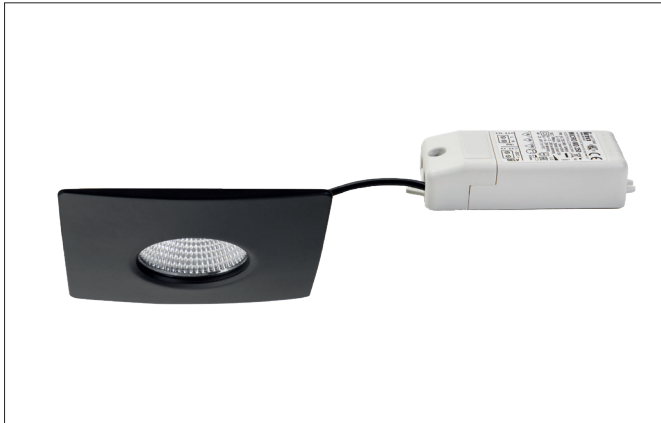

CHOOOSE LED recessed downlight set, with adjustable color temperature, trailing-edge phase dimmable

Article no. 39255083

Light.
For Generations.**Tender**

LED recessed downlight set, with adjustable color temperature, trailing-edge phase dimmable, Square. Toolless ceiling installation by installation springs. Ceiling cut-out \varnothing 68 mm, Installation depth 28 mm, Length 88 mm, Width 88 mm, Weight 0,209 kg, Reflector silver with rotationssymmetrical, deep, wide distributed light intensity. optimal light distribution due to a polycarbonat clear cover. Luminous flux 510 lm, Power 1 x 4,5 W, Light colour neutral white to warm white, Correlated color temprature (CCT) 4.000 - 2.700 K, Colour rendering index CRI > 80, Housing material: Aluminium / Steel / Plastic, Colour: Black, Permissible ambient temperature (ta): -20 °C - +25 °C, Protection class (EN 61140): II, Degree of protection (DIN EN 60529): IP44, .With electronic driver, Trailing-edge phase dimmable.

CHOOOSE LED recessed downlight set, with adjustable color temperature, trailing-edge phase dimmable

Article no. 39255083

Light.
For Generations.

Article data	
Article no.	39255083
GTIN	4251433958123
Series name	CHOOOSE
Short description	LED recessed downlight set, with adjustable color temperature, trailing-edge phase dimmable
Material	Aluminium / Steel / Plastic
Colour	Black
Type of surface	Glossy
Shape	Square
Built-in diameter	68 mm
Installation depth	28 mm
Length	88 mm
Width	88 mm
Hight	6 mm
Scope of delivery	with front DIP switch for color temperature adjustment (switch hidden under magnetically attached cover)
Weight	0.209 kg
Conformance	CE, UKCA