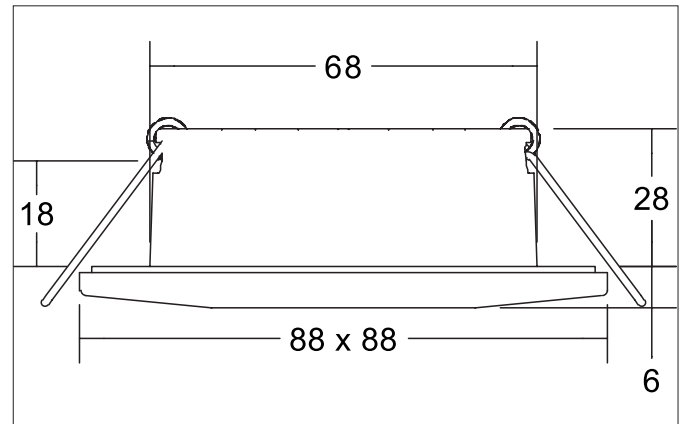

CHOOOSE LED recessed downlight set, with adjustable color temperature, trailing-edge phase dimmable

Article no. 39255083

Light.
For Generations.**Tender**

LED recessed downlight set, with adjustable color temperature, trailing-edge phase dimmable, Square. Toolless ceiling installation by installation springs. Ceiling cut-out \varnothing 68 mm, Installation depth 28 mm, Length 88 mm, Width 88 mm, Weight 0,209 kg, Reflector silver with rotationssymmetrical, deep, wide distributed light intensity. optimal light distribution due to a polycarbonat clear cover. Luminous flux 510 lm, Power 1 x 4,5 W, Light colour neutral white to warm white, Correlated color temprature (CCT) 4.000 - 2.700 K, Colour rendering index CRI > 80, Housing material: Aluminium / Steel / Plastic, Colour: Black, Permissible ambient temperature (ta): -20 °C - +25 °C, Protection class (EN 61140): II, Degree of protection (DIN EN 60529): IP44, .With electronic driver, Trailing-edge phase dimmable.

Product Benefits

- IP44 protection class for indoor wet room applications
- Flexible adjustment of the desired color temperature via DIP switch on the front
- Magnetically attached square bezel (alternatively: round)
- Available in three current colors
- Standard ceiling cut-out 68 mm - low installation depth 28 mm
- Dimmable via trailing-edge phase dimmer as standard (supplied as a set)
- Panels also available individually (for conversion, renovation, etc.)