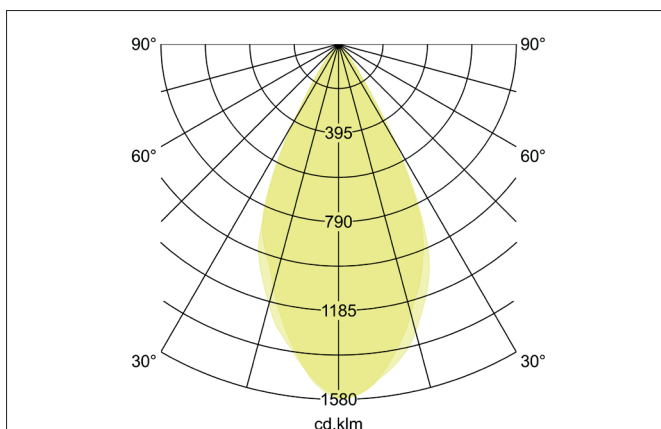

CHOOOSE LED recessed downlight set, with adjustable color temperature, trailing-edge phase dimmable

Article no. 39255083

Light.
For Generations.**Tender**

LED recessed downlight set, with adjustable color temperature, trailing-edge phase dimmable, Square. Toolless ceiling installation by installation springs. Ceiling cut-out \varnothing 68 mm, Installation depth 28 mm, Length 88 mm, Width 88 mm, Weight 0,209 kg, Reflector silver with rotationssymmetrical, deep, wide distributed light intensity. optimal light distribution due to a polycarbonat clear cover. Luminous flux 510 lm, Power 1 x 4,5 W, Light colour neutral white to warm white, Correlated color temprature (CCT) 4.000 - 2.700 K, Colour rendering index CRI > 80, Housing material: Aluminium / Steel / Plastic, Colour: Black, Permissible ambient temperature (ta): -20 °C - +25 °C, Protection class (EN 61140): II, Degree of protection (DIN EN 60529): IP44, .With electronic driver, Trailing-edge phase dimmable.

Lighting technology	
Colour temperature	2.700 K / 3.000 K / 4.000 K
Light colour	White
Light output	Direct
Luminous flux	510 lm
System efficiency	113 lm/W
Colour rendering	CRI > 80
Reflector	High-gloss
Reflector colour	silver
Beam angle	40°
Light sharing	Symmetric
Adjustable color temperature	Stages