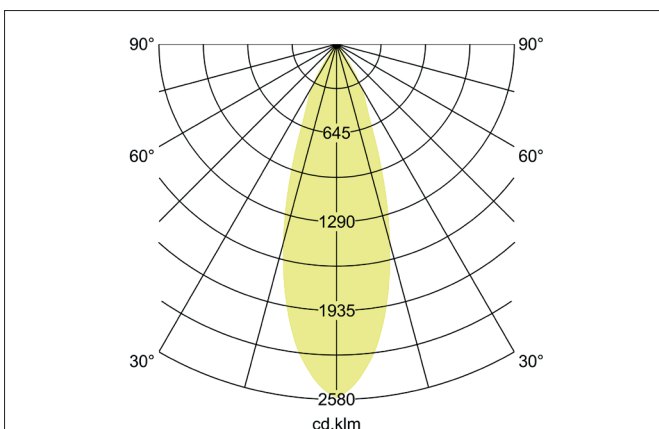

TRAXX MAXI LED track spotlight, on/off switchable

Article no. 88723165

Light.
For Generations.**Tender**

LED track spotlight, on/off switchable, Round. Luminaire diameter 70.0 mm, Weight 0.666 kg, with rotationssymmetrical, deep, wide distributed light intensity. Luminous flux 2.882 lm, Power 1 x 24 W, Light colour neutral white, Correlated color temperature (CCT) 3.500 K, Colour rendering index CRI > 90, Rated life time L80/B50 at 25 °C: 50.000 h, Housing material: Aluminium / Glass / Plastic, Colour: Silver structure, Permissible ambient temperature (ta): -20 °C - +25 °C, Protection class (EN 61140): II, Degree of protection (DIN EN 60529): IP20, .With electronic driver, on/off switchable.

Article data	
Article no.	88723165
GTIN	4251433976271
Series name	TRAXX MAXI
Short description	LED track spotlight, on/off switchable
Material	Aluminium / Glass / Plastic
Colour	Silver
Type of surface	Structure
Shape	Round
Outer diameter	70 mm
Weight	0.666 kg

TRAXX MAXI LED track spotlight, on/off switchable

Article no. 88723165

Light.
For Generations.

Lighting technology	
Colour temperature	3.500 K
Light colour	White
Luminous flux	2,882 lm
System efficiency	120 lm/W
Colour rendering	CRI > 90
Reflector	High-gloss
Beam angle	30°
Light sharing	Symmetric
Adjustable color temperature	No