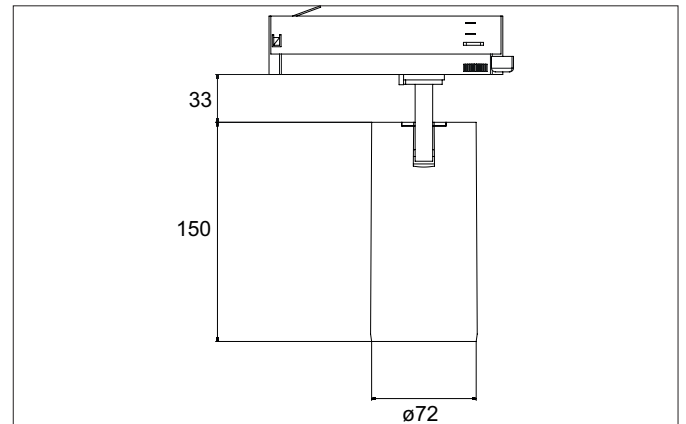

TRAXX MAXI LED track spotlight, on/off switchable

Article no. 88723165

Light.
For Generations.**Tender**

LED track spotlight, on/off switchable, Round. Luminaire diameter 70.0 mm, Weight 0.666 kg, with rotationssymmetrical, deep, wide distributed light intensity. Luminous flux 2.882 lm, Power 1 x 24 W, Light colour neutral white, Correlated color temperature (CCT) 3.500 K, Colour rendering index CRI > 90, Rated life time L80/B50 at 25 °C: 50.000 h, Housing material: Aluminium / Glass / Plastic, Colour: Silver structure, Permissible ambient temperature (ta): -20 °C - +25 °C, Protection class (EN 61140): II, Degree of protection (DIN EN 60529): IP20, .With electronic driver, on/off switchable.

Article data	
Article no.	88723165
GTIN	4251433976271
Series name	TRAXX MAXI
Short description	LED track spotlight, on/off switchable
Material	Aluminium / Glass / Plastic
Colour	Silver
Type of surface	Structure
Shape	Round
Outer diameter	70 mm
Weight	0.666 kg

TRAXX MAXI LED track spotlight, on/off switchable

Article no. 88723165

Light.
For Generations.

Lighting technology	
Colour temperature	3.500 K
Light colour	White
Luminous flux	2,882 lm
System efficiency	120 lm/W
Colour rendering	CRI > 90
Reflector	High-gloss
Beam angle	30°
Light sharing	Symmetric
Adjustable color temperature	No

Packing data	
Gross weight	0.796 kg
Length of packaging	290 mm
Packaging width	115 mm
Packaging height	165 mm
Disposal at end of life	This product must not be disposed of with household waste. You are obliged, to dispose of such electrical waste separately. By disposing of electrical waste and other old or defective electronics separately, you support recycling or other forms of re-use. In that way you help to take care and to avoid that harmful substances get into the environment.