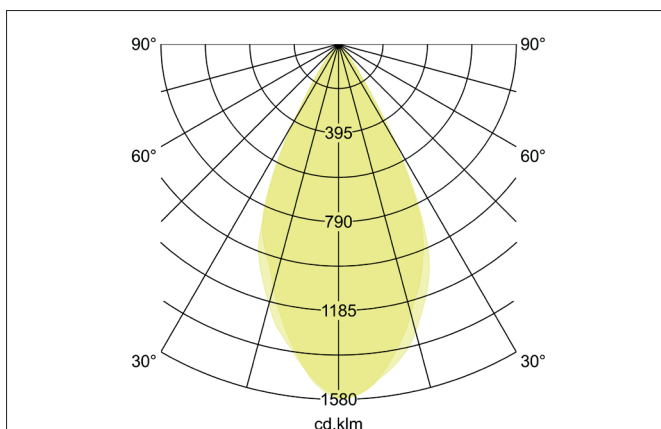

**CHOOOSE LED recessed downlight set, with adjustable color temperature, trailing-edge phase dimmable**

Article no. 39253083

Light.  
For Generations.**Tender**

LED recessed downlight set, with adjustable color temperature, trailing-edge phase dimmable, Round. Toolless ceiling installation by installation springs. Ceiling cut-out Ø 68 mm, Installation depth 28 mm, Outer diameter 88 mm, Weight 0,203 kg, Reflector silver with rotational-symmetrical, deep, wide distributed light intensity. optimal light distribution due to a polycarbonat clear cover. Luminous flux 510 lm, Power 1 x 4,5 W, Light colour neutral white to warm white, Correlated color temprature (CCT) 4.000 - 2.700 K, Colour rendering index CRI > 80, Housing material: Aluminium / Steel / Plastic, Colour: Black, Permissible ambient temperature (ta): -20 °C - +25 °C, Protection class (EN 61140): II, Degree of protection (DIN EN 60529): IP44, .With electronic driver, Trailing-edge phase dimmable.

**CHOOOSE LED recessed downlight set, with adjustable color temperature, trailing-edge phase dimmable**

Article no. 39253083

Light.  
For Generations.

Article data	
Article no.	39253083
GTIN	4251433958093
Series name	CHOOOSE
Short description	LED recessed downlight set, with adjustable color temperature, trailing-edge phase dimmable
Material	Aluminium / Steel / Plastic
Colour	Black
Type of surface	Glossy
Shape	Round
Outer diameter	88 mm
Built-in diameter	68 mm
Installation depth	28 mm
Hight	6 mm
Scope of delivery	with front DIP switch for color temperature adjustment (switch hidden under magnetically attached cover)
Weight	0.203 kg
Conformance	CE, UKCA

Lighting technology	
Colour temperature	2.700 K / 3.000 K / 4.000 K
Light colour	White
Light output	Direct
Luminous flux	510 lm
System efficiency	113 lm/W
Colour rendering	CRI > 80
Reflector	High-gloss
Reflector colour	silver
Beam angle	40°
Light sharing	Symmetric
Adjustable color temperature	Stages