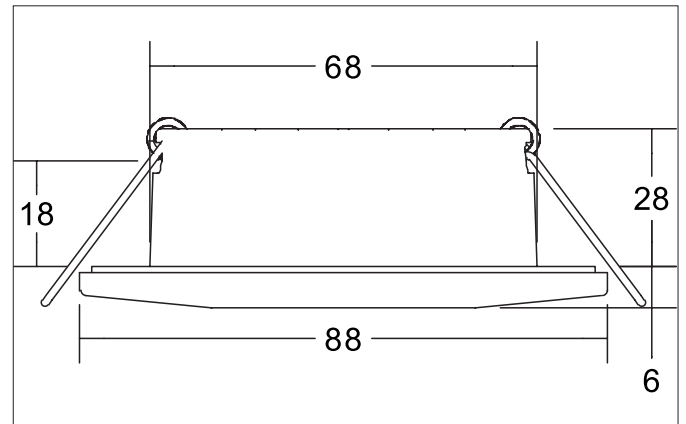

**CHOOOSE LED recessed downlight set, with adjustable color temperature, trailing-edge phase dimmable**

Article no. 39253083

Light.  
For Generations.**Tender**

LED recessed downlight set, with adjustable color temperature, trailing-edge phase dimmable, Round. Toolless ceiling installation by installation springs. Ceiling cut-out Ø 68 mm, Installation depth 28 mm, Outer diameter 88 mm, Weight 0,203 kg, Reflector silver with rotational-symmetrical, deep, wide distributed light intensity. optimal light distribution due to a polycarbonat clear cover. Luminous flux 510 lm, Power 1 x 4,5 W, Light colour neutral white to warm white, Correlated color temprature (CCT) 4.000 - 2.700 K, Colour rendering index CRI > 80, Housing material: Aluminium / Steel / Plastic, Colour: Black, Permissible ambient temperature (ta): -20 °C - +25 °C, Protection class (EN 61140): II, Degree of protection (DIN EN 60529): IP44, .With electronic driver, Trailing-edge phase dimmable.

**CHOOOSE LED recessed downlight set, with adjustable color temperature, trailing-edge phase dimmable**

Article no. 39253083

Light.  
For Generations.

Article data	
Article no.	39253083
GTIN	4251433958093
Series name	CHOOOSE
Short description	LED recessed downlight set, with adjustable color temperature, trailing-edge phase dimmable
Material	Aluminium / Steel / Plastic
Colour	Black
Type of surface	Glossy
Shape	Round
Outer diameter	88 mm
Built-in diameter	68 mm
Installation depth	28 mm
Hight	6 mm
Scope of delivery	with front DIP switch for color temperature adjustment (switch hidden under magnetically attached cover)
Weight	0.203 kg
Conformance	CE, UKCA