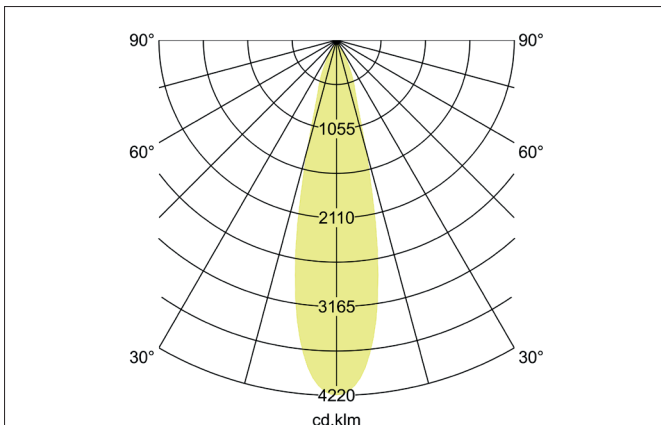

TRAXX MIDI LED pendant luminaire, on/off switchable

Article no. 88872164

Light.
For Generations.**Tender**

LED pendant luminaire, on/off switchable, Round., Hight 153.0 mm, for pendulum mounting. Pendulum length max. 1500.0 mm Weight 0.549 kg, with rotationssymmetrical, deep, wide distributed light intensity. optimal light distribution due to a glass transparent cover. Luminous flux 2.614 lm, Power 1 x 20 W, Light colour neutral white, Correlated color temperature (CCT) 4.000 K, Colour rendering index CRI > 90, Rated life time L80/B50 at 25 °C: 50.000 h, Housing material: Aluminium, Colour: Silver structure, Permissible ambient temperature (ta): -20 °C - +25 °C, Protection class (EN 61140): I, Degree of protection (DIN EN 60529): IP20, .With electronic driver, on/off switchable.