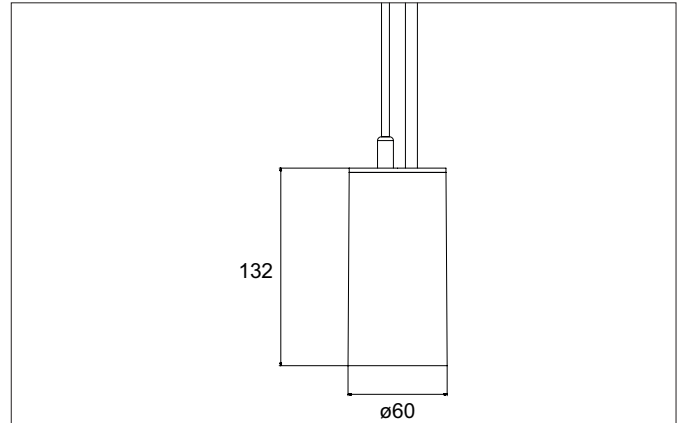

TRAXX MIDI LED pendant luminaire, on/off switchable

Article no. 88872164

Light.
For Generations.**Tender**

LED pendant luminaire, on/off switchable, Round., Hight 153.0 mm, for pendulum mounting. Pendulum length max. 1500.0 mm Weight 0.549 kg, with rotationssymmetrical, deep, wide distributed light intensity. optimal light distribution due to a glass transparent cover. Luminous flux 2.614 lm, Power 1 x 20 W, Light colour neutral white, Correlated color temperature (CCT) 4.000 K, Colour rendering index CRI > 90, Rated life time L80/B50 at 25 °C: 50.000 h, Housing material: Aluminium, Colour: Silver structure, Permissible ambient temperature (ta): -20 °C - +25 °C, Protection class (EN 61140): I, Degree of protection (DIN EN 60529): IP20, .With electronic driver, on/off switchable.

Article data	
Article no.	88872164
GTIN	4251433979159
Series name	TRAXX MIDI
Short description	LED pendant luminaire, on/off switchable
Material	Aluminium
Colour	Silver
Type of surface	Structure
Shape	Round
Hight	153 mm
Weight	0.549 kg

Mounting technology	
Mounting method	Suspended
Place of installation	Ceiling-mounted
Adjustability	Not adjustable
stamp	UKCA
Pendulum length max.	1,500 mm
Material cover	Glass transparent
Suitable for through-wiring	No

Packing data	
Gross weight	0.613 kg
Length of packaging	170 mm
Packaging width	170 mm
Packaging height	110 mm
Disposal at end of life	This product must not be disposed of with household waste. You are obliged, to dispose of such electrical waste separately. By disposing of electrical waste and other old or defective electronics separately, you support recycling or other forms of re-use. In that way you help to take care and to avoid that harmful substances get into the environment.