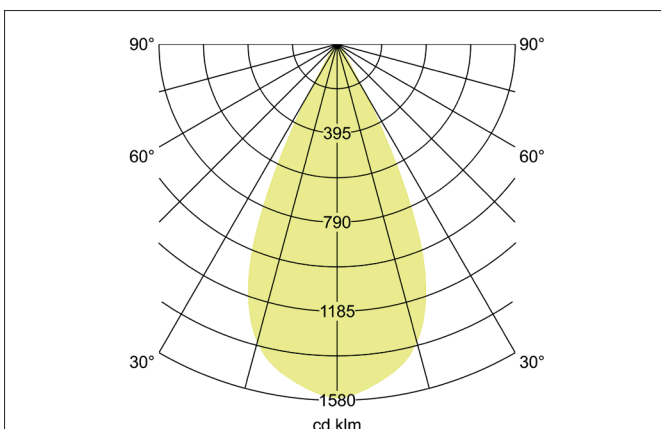

TRAXX MIDI LED pendant luminaire, on/off switchable

Article no. 88875164

Tender

LED pendant luminaire, on/off switchable, Round. Luminaire diameter 74.0 mm, Height 153.0 mm, for pendulum mounting. Pendulum length max. 1500.0 mm Weight 0.62 kg, with rotationssymmetrical, deep, wide distributed light intensity. Cover glass transparent. Luminous flux 2.664 lm, Power 1 x 19,5 W, Light colour neutral white, Correlated color temperature (CCT) 4.000 K, Colour rendering index CRI > 90, Rated life time L80/B50 at 25 °C: 50.000 h, Housing material: Aluminium, Colour: Silver structure, Permissible ambient temperature (ta): -20 °C - +25 °C, Protection class (EN 61140): I, Degree of protection (DIN EN 60529): IP20. With electronic driver, on/off switchable.

Article data	
Article no.	88875164
GTIN	4251433976585
Series name	TRAXX MIDI
Short description	LED pendant luminaire, on/off switchable
Material	Aluminium
Colour	Silver
Type of surface	Structure
Shape	Round
Outer diameter	74 mm
Height	153 mm
Weight	0.620 kg
Conformance	CE, UKCA