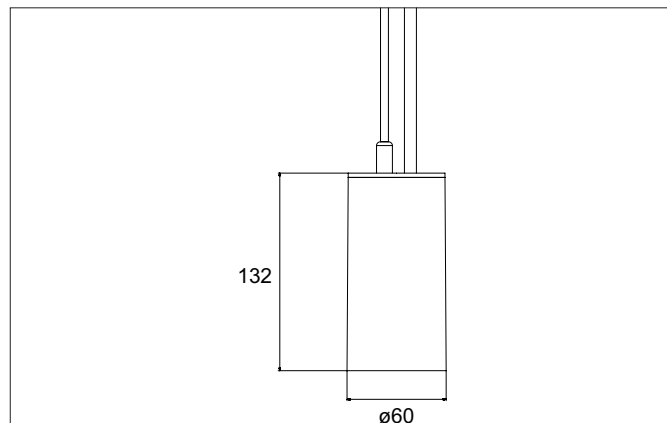

TRAXX MIDI LED pendant luminaire, on/off switchable

Article no. 88875164

Light.
For Generations.**Tender**

LED pendant luminaire, on/off switchable, Round., Hight 153.0 mm, for pendulum mounting. Pendulum length max. 1500.0 mm Weight 0.62 kg, with rotationssymmetrical, deep, wide distributed light intensity. optimal light distribution due to a glass transparent cover. Luminous flux 2.664 lm, Power 1 x 20 W, Light colour neutral white, Correlated color temperature (CCT) 4.000 K, Colour rendering index CRI > 90, Rated life time L80/B50 at 25 °C: 50.000 h, Housing material: Aluminium, Colour: Silver structure, Permissible ambient temperature (ta): -20 °C - +25 °C, Protection class (EN 61140): I, Degree of protection (DIN EN 60529): IP20, .With electronic driver, on/off switchable.

Article data	
Article no.	88875164
GTIN	4251433976585
Series name	TRAXX MIDI
Short description	LED pendant luminaire, on/off switchable
Material	Aluminium
Colour	Silver
Type of surface	Structure
Shape	Round
Hight	153 mm
Weight	0.620 kg

Mounting technology	
Mounting method	Suspended
Place of installation	Ceiling-mounted
Adjustability	Not adjustable
stamp	UKCA
Pendulum length max.	1,500 mm
Material cover	Glass transparent
Suitable for through-wiring	No

Packing data	
Gross weight	0.69 kg
Length of packaging	170 mm
Packaging width	170 mm
Packaging height	110 mm
Disposal at end of life	This product must not be disposed of with household waste. You are obliged, to dispose of such electrical waste separately. By disposing of electrical waste and other old or defective electronics separately, you support recycling or other forms of re-use. In that way you help to take care and to avoid that harmful substances get into the environment.