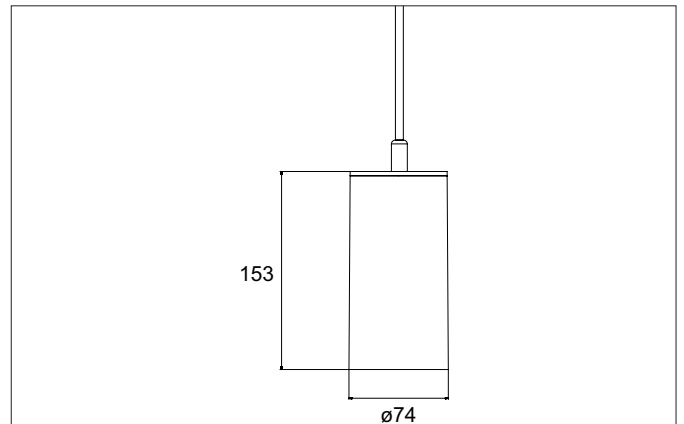

TRAXX MIDI LED pendant luminaire, on/off switchable

Article no. 88875164

Tender

LED pendant luminaire, on/off switchable, Round. Luminaire diameter 74.0 mm, Height 153.0 mm, for pendulum mounting. Pendulum length max. 1500.0 mm Weight 0.62 kg, with rotationssymmetrical, deep, wide distributed light intensity. Cover glass transparent. Luminous flux 2.664 lm, Power 1 x 19,5 W, Light colour neutral white, Correlated color temperature (CCT) 4.000 K, Colour rendering index CRI > 90, Rated life time L80/B50 at 25 °C: 50.000 h, Housing material: Aluminium, Colour: Silver structure, Permissible ambient temperature (ta): -20 °C - +25 °C, Protection class (EN 61140): I, Degree of protection (DIN EN 60529): IP20. With electronic driver, on/off switchable.

Article data	
Article no.	88875164
GTIN	4251433976585
Series name	TRAXX MIDI
Short description	LED pendant luminaire, on/off switchable
Material	Aluminium
Colour	Silver
Type of surface	Structure
Shape	Round
Outer diameter	74 mm
Height	153 mm
Weight	0.620 kg
Conformance	CE, UKCA

Mounting technology	
Mounting method	Suspended
Place of installation	Ceiling-mounted
Adjustability	Not adjustable
Pendulum length max.	1,500 mm
Material cover	Glass transparent
Suitable for through-wiring	No

Packing data	
Gross weight	0.69 kg
Length of packaging	170 mm
Packaging width	170 mm
Packaging height	110 mm
Disposal at end of life	This product must not be disposed of with household waste. You are obliged, to dispose of such electrical waste separately. By disposing of electrical waste and other old or defective electronics separately, you support recycling or other forms of re-use. In that way you help to take care and to avoid that harmful substances get into the environment.