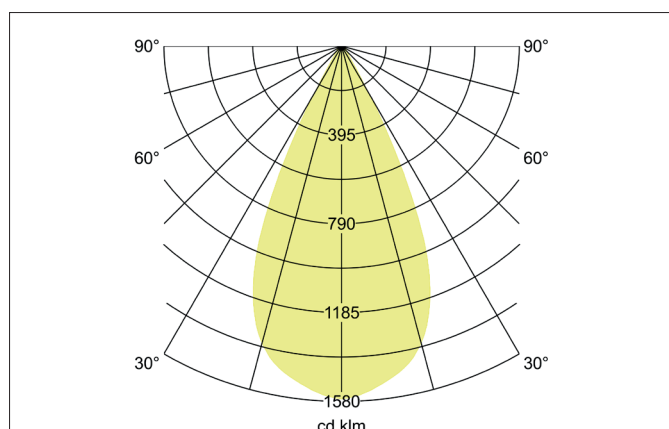

TRAXX MIDI LED pendant luminaire, on/off switchable

Article no. 88875164

Light.
For Generations.**Tender**

LED pendant luminaire, on/off switchable, Round., Hight 153.0 mm, for pendulum mounting. Pendulum length max. 1500.0 mm Weight 0.62 kg, with rotationssymmetrical, deep, wide distributed light intensity. optimal light distribution due to a glass transparent cover. Luminous flux 2.664 lm, Power 1 x 20 W, Light colour neutral white, Correlated color temperature (CCT) 4.000 K, Colour rendering index CRI > 90, Rated life time L80/B50 at 25 °C: 50.000 h, Housing material: Aluminium, Colour: Silver structure, Permissible ambient temperature (ta): -20 °C - +25 °C, Protection class (EN 61140): I, Degree of protection (DIN EN 60529): IP20, .With electronic driver, on/off switchable.