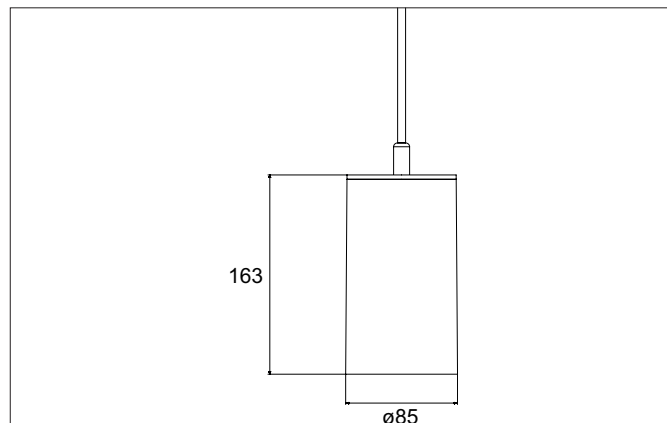

TRAXX MAXI LED pendant luminaire, on/off switchable

Article no. 88884164

Tender

LED pendant luminaire, on/off switchable, Round. Luminaire diameter 85.0 mm, Height 163.0 mm, for pendulum mounting. Pendulum length max. 1500.0 mm Weight 0.914 kg, with rotationssymmetrical, deep, wide distributed light intensity. Cover glass transparent. Luminous flux 3.711 lm, Power 1 x 26,4 W, Light colour neutral white, Correlated color temperature (CCT) 4.000 K, Colour rendering index CRI > 90, Rated life time L80/B50 at 25 °C: 50.000 h, Housing material: Aluminium / Glass / Plastic, Colour: Silver structure, Permissible ambient temperature (ta): -20 °C - +25 °C, Protection class (EN 61140): I, Degree of protection (DIN EN 60529): IP20. With electronic driver, on/off switchable.

Article data	
Article no.	88884164
GTIN	4251433976592
Series name	TRAXX MAXI
Short description	LED pendant luminaire, on/off switchable
Material	Aluminium / Glass / Plastic
Colour	Silver
Type of surface	Structure
Shape	Round
Outer diameter	85 mm
Height	163 mm
Weight	0.914 kg
Conformance	CE, UKCA

TRAXX MAXI LED pendant luminaire, on/off switchable

Article no. 88884164

Lighting technology	
Colour temperature	4.000 K
Light colour	White
Light output	Direct
Luminous flux	3,711 lm
System efficiency	133 lm/W
McAdam-Step	McAdam-Step 3
Colour rendering	CRI > 90
Reflector	High-gloss
Beam angle	40°
Light sharing	Symmetric
Adjustable color temperature	No

Packing data	
Gross weight	0.98 kg
Length of packaging	170 mm
Packaging width	170 mm
Packaging height	110 mm
Disposal at end of life	This product must not be disposed of with household waste. You are obliged, to dispose of such electrical waste separately. By disposing of electrical waste and other old or defective electronics separately, you support recycling or other forms of re-use. In that way you help to take care and to avoid that harmful substances get into the environment.