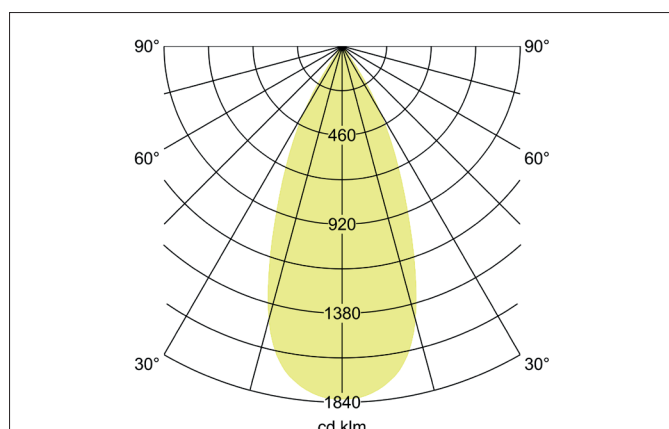

TRAXX MAXI LED pendant luminaire, on/off switchable

Article no. 88884164

Tender

LED pendant luminaire, on/off switchable, Round. Luminaire diameter 85.0 mm, Height 163.0 mm, for pendulum mounting. Pendulum length max. 1500.0 mm Weight 0.914 kg, with rotationssymmetrical, deep, wide distributed light intensity. Cover glass transparent. Luminous flux 3.711 lm, Power 1 x 26,4 W, Light colour neutral white, Correlated color temperature (CCT) 4.000 K, Colour rendering index CRI > 90, Rated life time L80/B50 at 25 °C: 50.000 h, Housing material: Aluminium / Glass / Plastic, Colour: Silver structure, Permissible ambient temperature (ta): -20 °C - +25 °C, Protection class (EN 61140): I, Degree of protection (DIN EN 60529): IP20. With electronic driver, on/off switchable.

Article data	
Article no.	88884164
GTIN	4251433976592
Series name	TRAXX MAXI
Short description	LED pendant luminaire, on/off switchable
Material	Aluminium / Glass / Plastic
Colour	Silver
Type of surface	Structure
Shape	Round
Outer diameter	85 mm
Height	163 mm
Weight	0.914 kg
Conformance	CE, UKCA

TRAXX MAXI LED pendant luminaire, on/off switchable

Article no. 88884164

Lighting technology	
Colour temperature	4.000 K
Light colour	White
Light output	Direct
Luminous flux	3,711 lm
System efficiency	133 lm/W
McAdam-Step	McAdam-Step 3
Colour rendering	CRI > 90
Reflector	High-gloss
Beam angle	40°
Light sharing	Symmetric
Adjustable color temperature	No