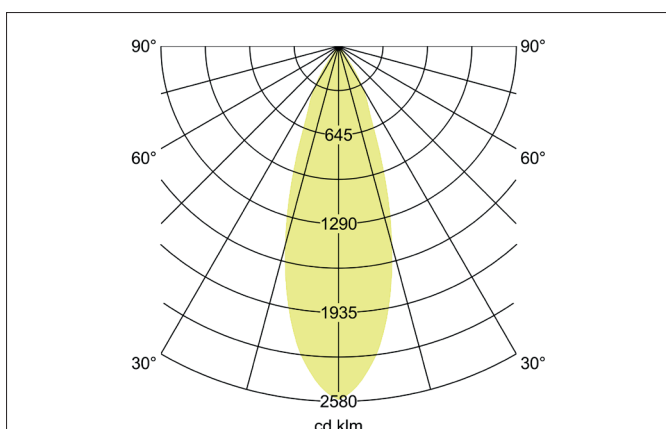

TRAXX MAXI LED pendant luminaire, on/off switchable

Article no. 88883164

Light.
For Generations.

Tender

LED pendant luminaire, on/off switchable, Round., Hight 163.0 mm, for pendulum mounting. Pendulum length max. 1500.0 mm Weight 0.914 kg, with rotattionssymmetrical, deep, wide distributed light intensity. optimal light distribution due to a glass transparent cover. Luminous flux 3.590 lm, Power 1 x 28 W, Light colour neutral white, Correlated color temprature (CCT) 4.000 K, Colour rendering index CRI > 90, Rated life time L80/B50 at 25 °C: 50.000 h, Housing material: Aluminium / Glass / Plastic, Colour: Silver structure, Permissible ambient temperature (ta): -20 °C - +25 °C, Protection class (EN 61140): I, Degree of protection (DIN EN 60529): IP20, .With electronic driver, on/off switchable.

Article data	
Article no.	88883164
GTIN	4251433976547
Series name	TRAXX MAXI
Short description	LED pendant luminaire, on/off switchable
Material	Aluminium / Glass / Plastic
Colour	Silver
Type of surface	Structure
Shape	Round
Hight	163 mm
Weight	0.914 kg

TRAXX MAXI LED pendant luminaire, on/off switchable

Article no. 88883164

Light.
For Generations.

Lighting technology	
Colour temperature	4.000 K
Light colour	White
Light output	Direct
Luminous flux	3,590 lm
System efficiency	128 lm/W
McAdam-Step	McAdam-Step 3
Colour rendering	CRI > 90
Reflector	High-gloss
Beam angle	30°
Light sharing	Symmetric
Adjustable color temperature	No