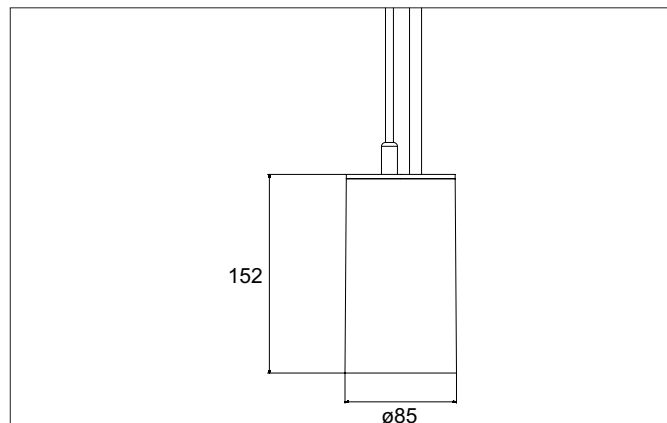

TRAXX MAXI LED pendant luminaire, on/off switchable

Article no. 88883164

Light.
For Generations.

Tender

LED pendant luminaire, on/off switchable, Round., Hight 163.0 mm, for pendulum mounting. Pendulum length max. 1500.0 mm Weight 0.914 kg, with rotattionssymmetrical, deep, wide distributed light intensity. optimal light distribution due to a glass transparent cover. Luminous flux 3.590 lm, Power 1 x 28 W, Light colour neutral white, Correlated color temprature (CCT) 4.000 K, Colour rendering index CRI > 90, Rated life time L80/B50 at 25 °C: 50.000 h, Housing material: Aluminium / Glass / Plastic, Colour: Silver structure, Permissible ambient temperature (ta): -20 °C - +25 °C, Protection class (EN 61140): I, Degree of protection (DIN EN 60529): IP20, .With electronic driver, on/off switchable.

Article data	
Article no.	88883164
GTIN	4251433976547
Series name	TRAXX MAXI
Short description	LED pendant luminaire, on/off switchable
Material	Aluminium / Glass / Plastic
Colour	Silver
Type of surface	Structure
Shape	Round
Hight	163 mm
Weight	0.914 kg

TRAXX MAXI LED pendant luminaire, on/off switchable

Article no. 88883164

Light.
For Generations.

Lighting technology	
Colour temperature	4.000 K
Light colour	White
Light output	Direct
Luminous flux	3,590 lm
System efficiency	128 lm/W
McAdam-Step	McAdam-Step 3
Colour rendering	CRI > 90
Reflector	High-gloss
Beam angle	30°
Light sharing	Symmetric
Adjustable color temperature	No

Mounting technology	
Mounting method	Suspended
Place of installation	Ceiling-mounted
Adjustability	Not adjustable
stamp	UKCA
Pendulum length max.	1,500 mm
Material cover	Glass transparent
Suitable for through-wiring	No