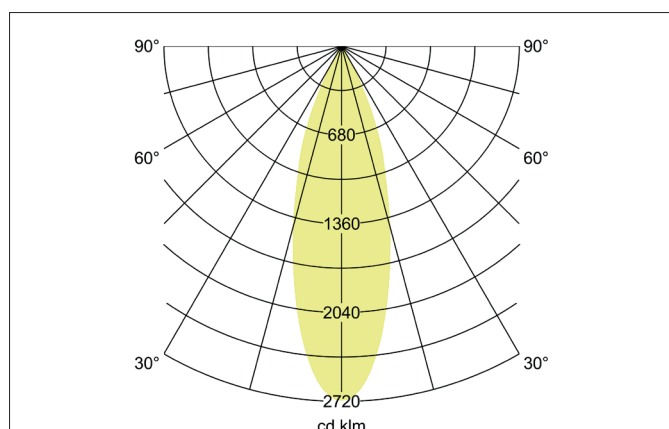

TRAXX MIDI LED pendant luminaire, on/off switchable

Article no. 88873164

Light.
For Generations.**Tender**

LED pendant luminaire, on/off switchable, Round., Hight 153.0 mm, for pendulum mounting. Pendulum length max. 1500.0 mm Weight 0.549 kg, with rotationssymmetrical, deep, wide distributed light intensity. optimal light distribution due to a glass transparent cover. Luminous flux 2.430 lm, Power 1 x 20 W, Light colour neutral white, Correlated color temperature (CCT) 4.000 K, Colour rendering index CRI > 90, Rated life time L80/B50 at 25 °C: 50.000 h, Housing material: Aluminium, Colour: Silver structure, Permissible ambient temperature (ta): -20 °C - +25 °C, Protection class (EN 61140): I, Degree of protection (DIN EN 60529): IP20, .With electronic driver, on/off switchable.