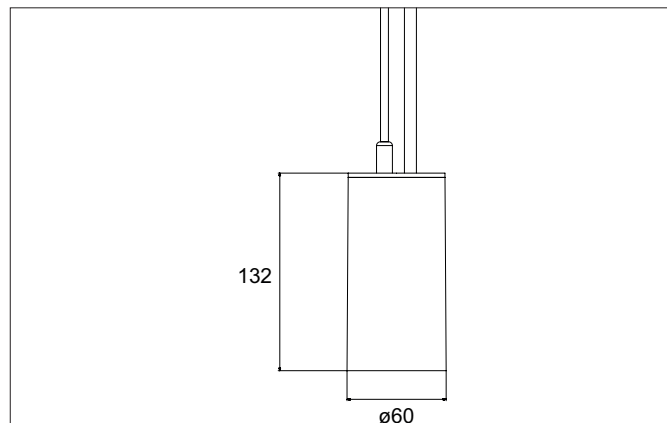

TRAXX MIDI LED pendant luminaire, on/off switchable

Article no. 88873164

Light.
For Generations.**Tender**

LED pendant luminaire, on/off switchable, Round., Hight 153.0 mm, for pendulum mounting. Pendulum length max. 1500.0 mm Weight 0.549 kg, with rotationssymmetrical, deep, wide distributed light intensity. optimal light distribution due to a glass transparent cover. Luminous flux 2.430 lm, Power 1 x 20 W, Light colour neutral white, Correlated color temperature (CCT) 4.000 K, Colour rendering index CRI > 90, Rated life time L80/B50 at 25 °C: 50.000 h, Housing material: Aluminium, Colour: Silver structure, Permissible ambient temperature (ta): -20 °C - +25 °C, Protection class (EN 61140): I, Degree of protection (DIN EN 60529): IP20, .With electronic driver, on/off switchable.

Article data	
Article no.	88873164
GTIN	4251433976578
Series name	TRAXX MIDI
Short description	LED pendant luminaire, on/off switchable
Material	Aluminium
Colour	Silver
Type of surface	Structure
Shape	Round
Hight	153 mm
Weight	0.549 kg

Mounting technology	
Mounting method	Suspended
Place of installation	Ceiling-mounted
Adjustability	Not adjustable
stamp	UKCA
Pendulum length max.	1,500 mm
Material cover	Glass transparent
Suitable for through-wiring	No

Packing data	
Gross weight	0.613 kg
Length of packaging	170 mm
Packaging width	170 mm
Packaging height	110 mm
Disposal at end of life	This product must not be disposed of with household waste. You are obliged, to dispose of such electrical waste separately. By disposing of electrical waste and other old or defective electronics separately, you support recycling or other forms of re-use. In that way you help to take care and to avoid that harmful substances get into the environment.