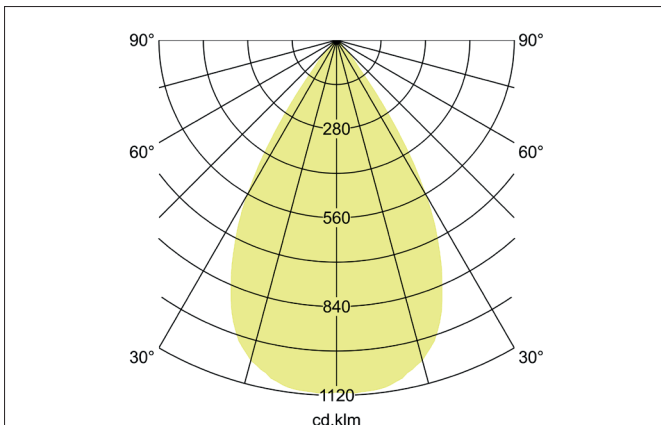

**TRAXX MINI LED pendant luminaire, direct**

Article no. 88866164

Light.  
For Generations.**Tender**

LED pendant luminaire, direct, Round., Hight 133.0 mm, for pendulum mounting. Pendulum length max. 1500.0 mm Weight 0.549 kg, with rotationssymmetrical, deep, wide distributed light intensity. optimal light distribution due to a glass transparent cover. Luminous flux 1.854 lm, Power 1 x 14,5 W, Light colour neutral white, Correlated color temprature (CCT) 4.000 K, Colour rendering index CRI > 90, Rated life time L80/B50 at 25 °C: 50.000 h, Housing material: Aluminium / Glass / Plastic, Colour: Silver structure, Permissible ambient temperature (ta): -20 °C - +25 °C, Protection class (EN 61140): I, Degree of protection (DIN EN 60529): IP20, .With electronic driver, on/off swit-

Article data	
Article no.	88866164
GTIN	4251433979067
Series name	TRAXX MINI
Short description	LED pendant luminaire, direct
Material	Aluminium / Glass / Plastic
Colour	Silver
Type of surface	Structure
Shape	Round
Hight	133 mm
Weight	0.549 kg

**TRAXX MINI LED pendant luminaire, direct**

Article no. 88866164

Light.  
For Generations.

Lighting technology	
Colour temperature	4.000 K
Light colour	White
Light output	Direct
Luminous flux	1,854 lm
System efficiency	128 lm/W
McAdam-Step	McAdam-Step 3
Colour rendering	CRI > 90
Reflector	High-gloss
Beam angle	60°
Light sharing	Symmetric
Adjustable color temperature	No