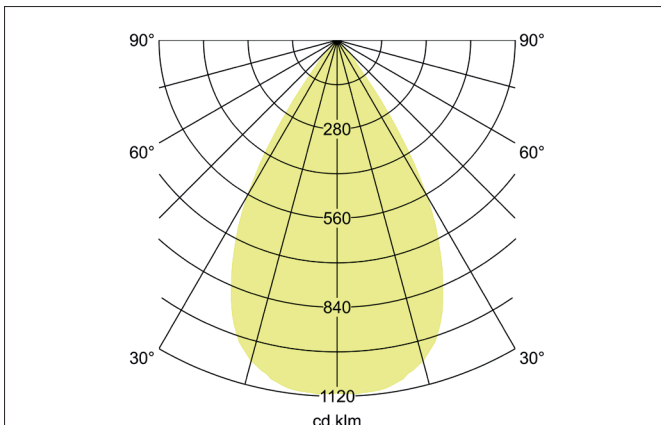

TRAXX MINI LED pendant luminaire, direct

Article no. 88866164

Tender

LED pendant luminaire, direct, Round. Luminaire diameter 60.0 mm, Hight 133.0 mm, for pendulum mounting. Pendulum length max. 1500.0 mm Weight 0.549 kg, with rotationssymmetrical, deep, wide distributed light intensity. Cover glass transparent. Luminous flux 1.854 lm, Power 1 x 12,5 W, Light colour neutral white, Correlated color temprature (CCT) 4.000 K, Colour rendering index CRI > 90, Rated life time L80/B50 at 25 °C: 50.000 h, Housing material: Aluminium / Glass / Plastic, Colour: Silver structure, Permissible ambient temperature (ta): -20 °C - +25 °C, Protection class (EN 61140): I, Degree of protection (DIN EN 60529): IP20. With electronic driver, on/off switchable.

Article data	
Article no.	88866164
GTIN	4251433979067
Series name	TRAXX MINI
Short description	LED pendant luminaire, direct
Material	Aluminium / Glass / Plastic
Colour	Silver
Type of surface	Structure
Shape	Round
Outer diameter	60 mm
Hight	133 mm
Weight	0.549 kg
Conformance	CE, UKCA

TRAXX MINI LED pendant luminaire, direct

Article no. 88866164

Lighting technology	
Colour temperature	4.000 K
Light colour	White
Light output	Direct
Luminous flux	1,854 lm
System efficiency	128 lm/W
McAdam-Step	McAdam-Step 3
Colour rendering	CRI > 90
Reflector	High-gloss
Beam angle	60°
Light sharing	Symmetric
Adjustable color temperature	No