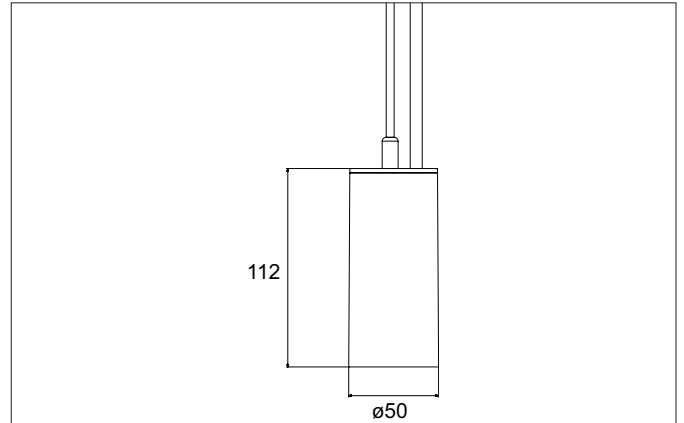

**TRAXX MINI LED pendant luminaire, direct**

Article no. 88866164

Light.  
For Generations.**Tender**

LED pendant luminaire, direct, Round., Hight 133.0 mm, for pendulum mounting. Pendulum length max. 1500.0 mm Weight 0.549 kg, with rotationssymmetrical, deep, wide distributed light intensity. optimal light distribution due to a glass transparent cover. Luminous flux 1.854 lm, Power 1 x 14,5 W, Light colour neutral white, Correlated color temprature (CCT) 4.000 K, Colour rendering index CRI > 90, Rated life time L80/B50 at 25 °C: 50.000 h, Housing material: Aluminium / Glass / Plastic, Colour: Silver structure, Permissible ambient temperature (ta): -20 °C - +25 °C, Protection class (EN 61140): I, Degree of protection (DIN EN 60529): IP20, .With electronic driver, on/off swit-

Article data	
Article no.	88866164
GTIN	4251433979067
Series name	TRAXX MINI
Short description	LED pendant luminaire, direct
Material	Aluminium / Glass / Plastic
Colour	Silver
Type of surface	Structure
Shape	Round
Hight	133 mm
Weight	0.549 kg

**TRAXX MINI LED pendant luminaire, direct**

Article no. 88866164

Light.  
For Generations.

Lighting technology	
Colour temperature	4.000 K
Light colour	White
Light output	Direct
Luminous flux	1,854 lm
System efficiency	128 lm/W
McAdam-Step	McAdam-Step 3
Colour rendering	CRI > 90
Reflector	High-gloss
Beam angle	60°
Light sharing	Symmetric
Adjustable color temperature	No

Mounting technology	
Mounting method	Suspended
Place of installation	Ceiling-mounted
Adjustability	Not adjustable
stamp	UKCA
Pendulum length max.	1,500 mm
Material cover	Glass transparent
Suitable for through-wiring	No