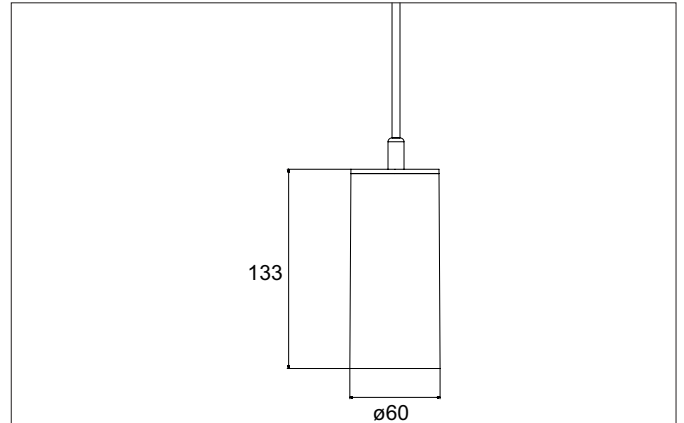

TRAXX MINI LED pendant luminaire, direct

Article no. 88866164

Tender

LED pendant luminaire, direct, Round. Luminaire diameter 60.0 mm, Hight 133.0 mm, for pendulum mounting. Pendulum length max. 1500.0 mm Weight 0.549 kg, with rotationssymmetrical, deep, wide distributed light intensity. Cover glass transparent. Luminous flux 1.854 lm, Power 1 x 12,5 W, Light colour neutral white, Correlated color temprature (CCT) 4.000 K, Colour rendering index CRI > 90, Rated life time L80/B50 at 25 °C: 50.000 h, Housing material: Aluminium / Glass / Plastic, Colour: Silver structure, Permissible ambient temperature (ta): -20 °C - +25 °C, Protection class (EN 61140): I, Degree of protection (DIN EN 60529): IP20. With electronic driver, on/off switchable.

Article data	
Article no.	88866164
GTIN	4251433979067
Series name	TRAXX MINI
Short description	LED pendant luminaire, direct
Material	Aluminium / Glass / Plastic
Colour	Silver
Type of surface	Structure
Shape	Round
Outer diameter	60 mm
Hight	133 mm
Weight	0.549 kg
Conformance	CE, UKCA

TRAXX MINI LED pendant luminaire, direct

Article no. 88866164

Lighting technology	
Colour temperature	4.000 K
Light colour	White
Light output	Direct
Luminous flux	1,854 lm
System efficiency	128 lm/W
McAdam-Step	McAdam-Step 3
Colour rendering	CRI > 90
Reflector	High-gloss
Beam angle	60°
Light sharing	Symmetric
Adjustable color temperature	No

Packing data	
Gross weight	0.613 kg
Length of packaging	170 mm
Packaging width	170 mm
Packaging height	110 mm
Disposal at end of life	This product must not be disposed of with household waste. You are obliged, to dispose of such electrical waste separately. By disposing of electrical waste and other old or defective electronics separately, you support recycling or other forms of re-use. In that way you help to take care and to avoid that harmful substances get into the environment.