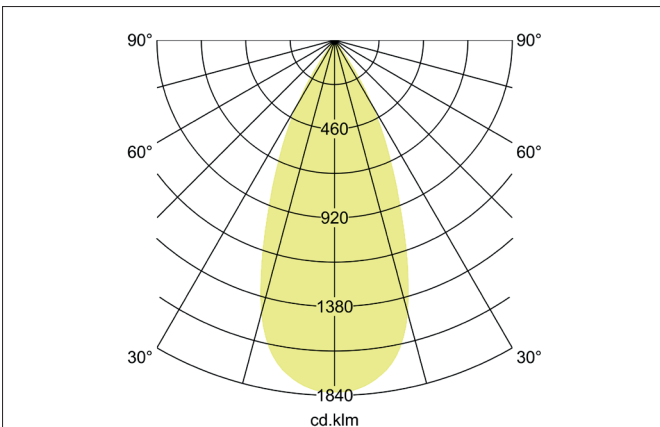

TRAXX MAXI LED recessed spotlight, DALI
 Article no. 88764164DA

Light.
 For Generations.

Tender
 LED recessed spotlight, DALI, Round. Ceiling cut-out Ø 120 mm, Installation depth 130 mm, with rotationssymmetrical, deep, wide distributed light intensity. optimal light distribution due to a glass transparent cover. Luminous flux 3.748 lm, Power 1 x 27 W, Light colour neutral white, Correlated color temprature (CCT) 4.000 K, Colour rendering index CRI > 90, Rated life time L80/B50 at 25 °C: 50.000 h, Housing material: Aluminium / Glass / Plastic, Colour: Silver structure, Permissible ambient temperature (ta): -20 °C - +25 °C, Protection class (EN 61140): II, Degree of protection (DIN EN 60529): IP20, .With electronic driver, DALI dimmable.

Article data	
Article no.	88764164DA
GTIN	4251433984962
Series name	TRAXX MAXI
Short description	LED recessed spotlight, DALI
Material	Aluminium / Glass / Plastic
Colour	Silver
Type of surface	Structure
Shape	Round
Built-in diameter	120 mm
Installation depth	130 mm
Weight	N.N.