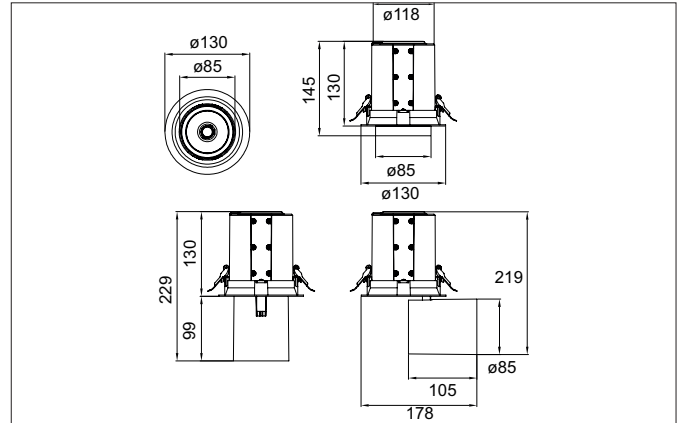

TRAXX MAXI LED recessed spotlight, DALI
 Article no. 88764164DA

Light.
 For Generations.

Tender
 LED recessed spotlight, DALI, Round. Ceiling cut-out Ø 120 mm, Installation depth 130 mm, with rotationssymmetrical, deep, wide distributed light intensity. optimal light distribution due to a glass transparent cover. Luminous flux 3.748 lm, Power 1 x 27 W, Light colour neutral white, Correlated color temprature (CCT) 4.000 K, Colour rendering index CRI > 90, Rated life time L80/B50 at 25 °C: 50.000 h, Housing material: Aluminium / Glass / Plastic, Colour: Silver structure, Permissible ambient temperature (ta): -20 °C - +25 °C, Protection class (EN 61140): II, Degree of protection (DIN EN 60529): IP20, .With electronic driver, DALI dimmable.

Article data	
Article no.	88764164DA
GTIN	4251433984962
Series name	TRAXX MAXI
Short description	LED recessed spotlight, DALI
Material	Aluminium / Glass / Plastic
Colour	Silver
Type of surface	Structure
Shape	Round
Built-in diameter	120 mm
Installation depth	130 mm
Weight	N.N.

TRAXX MAXI LED recessed spotlight, DALI

Article no. 88764164DA

Light.
For Generations.

Lighting technology	
Colour temperature	4.000 K
Light colour	White
Light output	Direct
Luminous flux	3,748 lm
System efficiency	139 lm/W
Colour rendering	CRI > 90
Reflector	High-gloss
Beam angle	40°
Light sharing	Symmetric

Packing data	
Gross weight	N.N.
Length of packaging	175 mm
Packaging width	175 mm
Packaging height	150 mm
Disposal at end of life	This product must not be disposed of with household waste. You are obliged, to dispose of such electrical waste separately. By disposing of electrical waste and other old or defective electronics separately, you support recycling or other forms of re-use. In that way you help to take care and to avoid that harmful substances get into the environment.