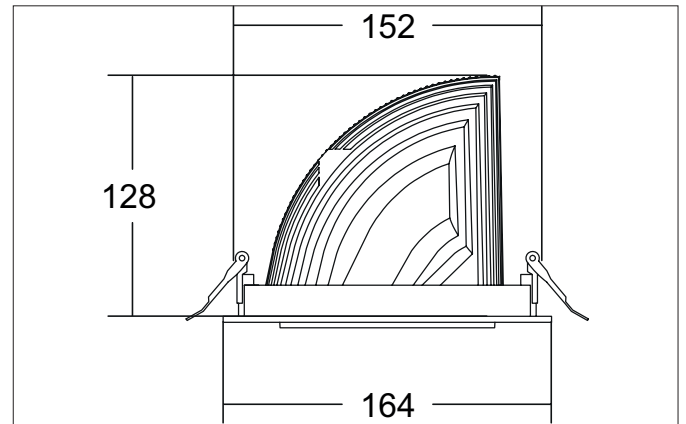

ARTEMIS MIDI LED recessed spotlight, on/off switchable
Article no. 88263164

Light.
For Generations.

Tender

LED recessed spotlight, on/off switchable, Round. Ceiling cut-out Ø 152 mm, Installation depth 128 mm, Outer diameter 164 mm, Weight 1,000 kg, with rotationssymmetrical, deep, wide distributed light intensity. optimal light distribution due to a glass transparent cover. Luminous flux 3.962 lm, Power 1 x 31,5 W, Light colour neutral white, Correlated color temperature (CCT) 4.000 K, Colour rendering index CRI > 90, Housing material: Aluminium, Colour: Silver structure, Permissible ambient temperature (ta): -20 °C - +25 °C, Protection class (EN 61140): II, Degree of protection (DIN EN 60529): IP20, .With electronic driver, on/off switchable.

Article data	
Article no.	88263164
GTIN	4251433973072
Series name	ARTEMIS MIDI
Short description	LED recessed spotlight, on/off switchable
Material	Aluminium
Colour	Silver
Type of surface	Structure
Shape	Round
Outer diameter	164 mm
Built-in diameter	152 mm
Installation depth	128 mm
Weight	1.000 kg

Packing data	
Gross weight	1.06 kg
Length of packaging	164 mm
Packaging width	164 mm
Packaging height	128 mm
Disposal at end of life	This product must not be disposed of with household waste. You are obliged, to dispose of such electrical waste separately. By disposing of electrical waste and other old or defective electronics separately, you support recycling or other forms of re-use. In that way you help to take care and to avoid that harmful substances get into the environment.