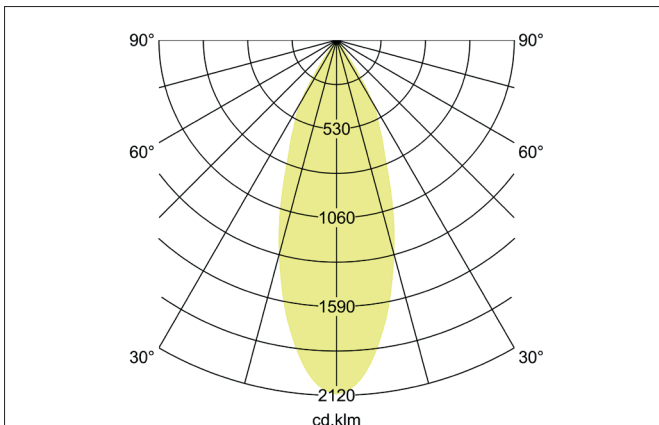

ARTEMIS MIDI LED recessed spotlight, on/off switchable
Article no. 88263164

Light.
For Generations.

Tender

LED recessed spotlight, on/off switchable, Round. Ceiling cut-out Ø 152 mm, Installation depth 128 mm, Outer diameter 164 mm, Weight 1,000 kg, with rotationssymmetrical, deep, wide distributed light intensity. optimal light distribution due to a glass transparent cover. Luminous flux 3.962 lm, Power 1 x 31,5 W, Light colour neutral white, Correlated color temperature (CCT) 4.000 K, Colour rendering index CRI > 90, Housing material: Aluminium, Colour: Silver structure, Permissible ambient temperature (ta): -20 °C - +25 °C, Protection class (EN 61140): II, Degree of protection (DIN EN 60529): IP20, .With electronic driver, on/off switchable.

Article data	
Article no.	88263164
GTIN	4251433973072
Series name	ARTEMIS MIDI
Short description	LED recessed spotlight, on/off switchable
Material	Aluminium
Colour	Silver
Type of surface	Structure
Shape	Round
Outer diameter	164 mm
Built-in diameter	152 mm
Installation depth	128 mm
Weight	1.000 kg