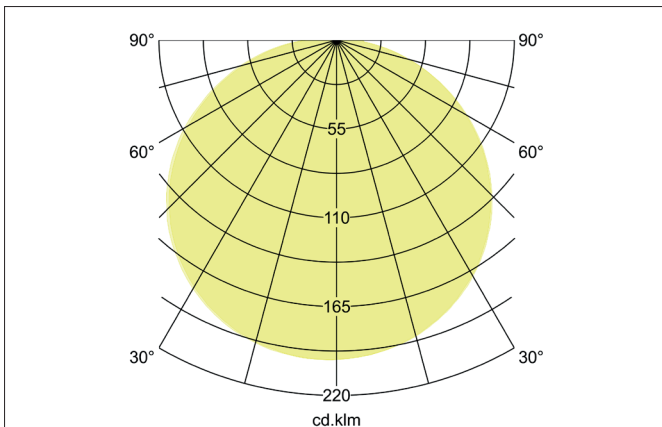

SOFT TUBE MAXI Pendant luminaire, 580 mm
 Article no. 58266533

Light.
 For Generations.

Tender
 Pendant luminaire, 580 mm, nickel satin / shade mustard, Round. Surface mounting, Ceiling-mounted. Fabric pendant luminaire in cylindrical shape. Polycarbonate foil diffuser. Shade material: chintz, pendant length: 1500 mm. For more available shade variants and special solutions you can download a PDF file for each product online from our website. Luminous flux measured with 5 x 10 W LED retrofit lamp (not included). Lamp holder: E27, Mounting method: Surface mounting, Place of installation: Ceiling-mounted, Degree of protection: according to DIN EN 60529 IP20, Protection class: (EN 61140) I, Voltage: 230V AC 50Hz, Power: 60 W, Amount of light sources / fittings: 5 Qty, without control gear, Control: Other.

Article data	
Article no.	58266533
GTIN	4251433944645
Series name	SOFT TUBE MAXI
Short description	Pendant luminaire, 580 mm
Material	Steel
Colour	Nickel
Shape	Round
Outer diameter	580 mm
Height	180 mm
Shade colour	Mustard
Shade material	Chintz
Chintz colour code	66.8003.33
Weight	2.580 kg
Conformance	CE, UKCA