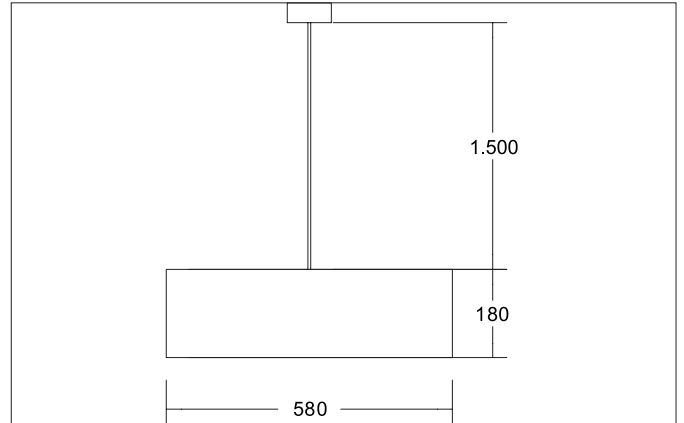

SOFT TUBE MAXI Pendant luminaire, 580 mm
 Article no. 58266533

Light.
 For Generations.

Tender
 Pendant luminaire, 580 mm, nickel satin / shade mustard, Round. Surface mounting, Ceiling-mounted. Fabric pendant luminaire in cylindrical shape. Polycarbonate foil diffuser. Shade material: chintz, pendant length: 1500 mm. For more available shade variants and special solutions you can download a PDF file for each product online from our website. Luminous flux measured with 5 x 10 W LED retrofit lamp (not included). Lamp holder: E27, Mounting method: Surface mounting, Place of installation: Ceiling-mounted, Degree of protection: according to DIN EN 60529 IP20, Protection class: (EN 61140) I, Voltage: 230V AC 50Hz, Power: 60 W, Amount of light sources / fittings: 5 Qty, without control gear, Control: Other.

Article data	
Article no.	58266533
GTIN	4251433944645
Series name	SOFT TUBE MAXI
Short description	Pendant luminaire, 580 mm
Material	Steel
Colour	Nickel
Shape	Round
Outer diameter	580 mm
Height	180 mm
Shade colour	Mustard
Shade material	Chintz
Chintz colour code	66.8003.33
Weight	2.580 kg
Conformance	CE, UKCA

SOFT TUBE MAXI Pendant luminaire, 580 mm

Article no. 58266533

Light.
For Generations.

Operating technology of the luminaire	
Voltage type	AC
AC nominal voltage max	230 V
Frequency max	50 Hz
Lamp	For LED-retrofill lamp
Lamp holder	E27
Protection class	I
Degree of protection	IP20
Control	Other
Bulb change possible	Yes