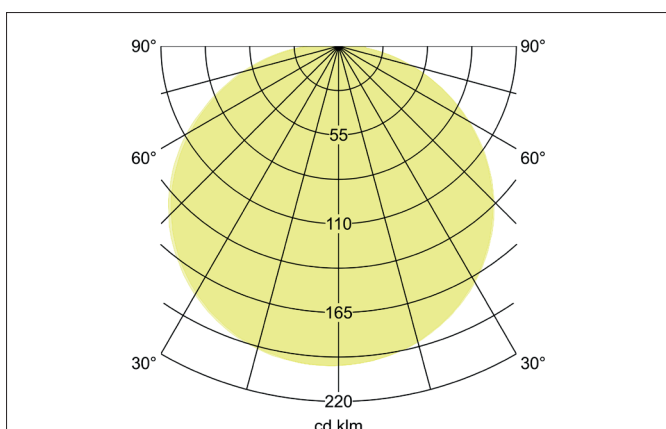

**SOFT TUBE Surface mounted luminaire, 580 mm**

Article no. 58256703

Light.  
For Generations.**Tender**

Surface mounted luminaire, 580 mm, shade sun yellow, Round. Surface mounting, Ceiling-mounted. Cylindrical fabric luminaire for ceiling mounting. Polycarbonate foil diffuser, shade material: chintz. For more available shade variants and special solutions you can download a PDF file for each product online from our website. Luminous flux measured with 5 x 10 W LED retrofit lamp (not included). Lamp holder: E27, Mounting method: Surface mounting, Place of installation: Ceiling-mounted, Degree of protection: according to DIN EN 60529 IP20, Protection class: (EN 61140) I, Voltage: 230V AC 50Hz, Power: 60 W, Amount of light sources / fittings: 5 Qty, Luminous flux : 3.040 lm, Control: Other.

Article data	
Article no.	58256703
GTIN	4251433933588
Series name	SOFT TUBE
Short description	Surface mounted luminaire, 580 mm
Material	Steel
Colour	White
Shape	Round
Outer diameter	580 mm
Height	180 mm
Shade colour	Sunny yellow
Shade material	Chintz
Chintz colour code	66.8003.03
Weight	2.342 kg

**SOFT TUBE Surface mounted luminaire, 580 mm**

Article no. 58256703

Light.  
For Generations.

Operating technology of the luminaire	
Voltage type	AC
AC nominal voltage max	230 V
Frequenz max.	50 Hz
Lamp holder	E27
Protection class	I
Degree of protection	IP20
Control	Other
Bulb change possible	Yes