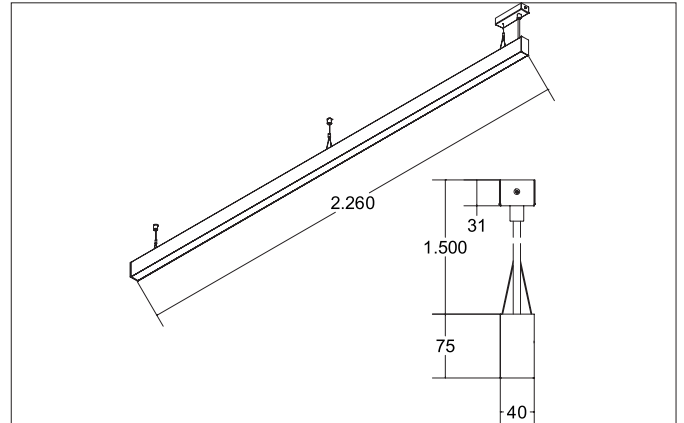

BIRO40 LED pendant profile luminaire direct
Article no. 77224083

Light.
For Generations.

Tender

LED pendant profile luminaire direct, Rectangular. Luminaire length 2264.0 mm, Luminaire width 40.0 mm, Height 75.0 mm, for pendulum mounting. Pendulum length max. 1500.0 mm Weight 3.79 kg, with rotationssymmetrical, deep, wide distributed light intensity. optimal light distribution due to a plastic, satinised cover. Luminous flux 4.850 lm, UGR < 25, Power 62,7 W, Light colour warm white, Correlated color temperature (CCT) 3.000 K, Colour rendering index CRI > 90, Rated life time L70/B50 at 25 °C: 60.000 h, Rated life time L80/B50 at 25 °C: 60.000 h, Housing material: Aluminium / Acrylic, Colour: Black, Permissible ambient temperature (ta): -20 °C - +25 °C, Protection class (EN 61140): I, Degree of protection (DIN EN 60529): IP20, .With electronic driver, on/off switchable.

Article data	
Article no.	77224083
GTIN	4251433934813
Series name	BIRO40
Short description	LED pendant profile luminaire direct
Material	Aluminium / Acrylic
Colour	Black
Shape	Rectangular
Length	2,264 mm
Width	40 mm
Height	75 mm
Weight	3.790 kg

Mounting technology	
Mounting method	Suspended
Place of installation	Ceiling-mounted
Adjustability	Not adjustable
stamp	UKCA
Pendulum length max.	1,500 mm
Material cover	Plastic, satinised

Packing data	
Gross weight	4.58 kg
Length of packaging	2,300 mm
Packaging width	160 mm
Packaging height	135 mm
Disposal at end of life	This product must not be disposed of with household waste. You are obliged, to dispose of such electrical waste separately. By disposing of electrical waste and other old or defective electronics separately, you support recycling or other forms of re-use. In that way you help to take care and to avoid that harmful substances get into the environment.