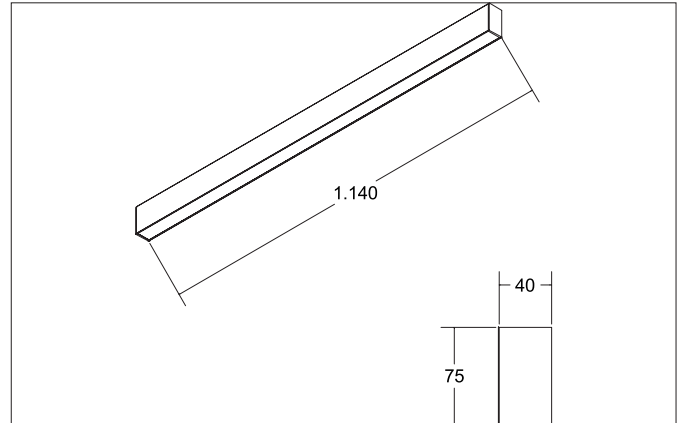

**BIRO40 LED surface-mounted profile**

Article no. 77123694

**Tender**

LED surface-mounted profile, Rectangular. Luminaire length 1144.0 mm, Luminaire width 40.0 mm, Hight 75.0 mm Weight 2.39 kg, with rotationssymmetrical, deep, wide distributed light intensity. Cover plastic, satinised. Luminous flux 2.740 lm, UGR < 25, Power 31,4 W, Light colour neutral white, Correlated color temprature (CCT) 4.000 K, Colour rendering index CRI > 90, Rated life time L70/B50 at 25 °C: 60.000 h, Rated life time L80/B50 at 25 °C: 60.000 h, Housing material: Aluminium / Acrylic, Colour: Silver, Permissible ambient temperature (ta): -20 °C - +25 °C, Protection class (EN 61140): I, Degree of protection (DIN EN 60529): IP20. With electronic driver, on/off switchable.

Article data	
Article no.	77123694
GTIN	4251433934417
Series name	BIRO40
Short description	LED surface-mounted profile
Material	Aluminium / Acrylic
Colour	Silver
Shape	Rectangular
Length	1,144 mm
Width	40 mm
Hight	75 mm
Weight	2.390 kg
Conformance	CE, UKCA

Mounting technology	
Mounting method	Surface mounting
Place of installation	Ceiling-mounted
Adjustability	Not adjustable
Material cover	Plastic, satinised

Packing data	
Gross weight	2.84 kg
Length of packaging	1,250 mm
Packaging width	160 mm
Packaging height	135 mm
Disposal at end of life	<p>This product must not be disposed of with household waste. You are obliged, to dispose of such electrical waste separately.</p> <p>By disposing of electrical waste and other old or defective electronics separately, you support recycling or other forms of re-use. In that way you help to take care and to avoid that harmful substances get into the environment.</p>