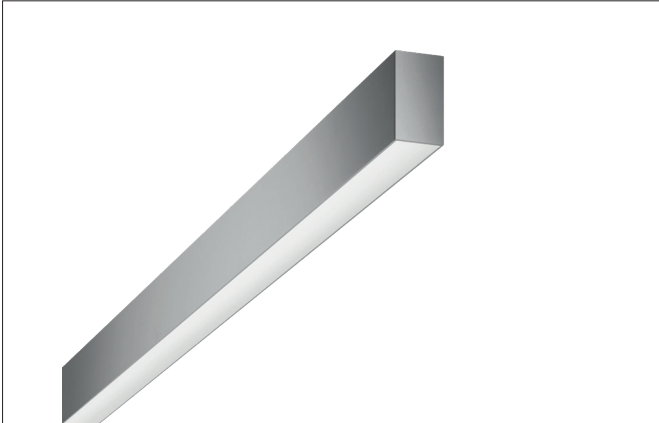

**BIRO40 LED surface-mounted profile**

Article no. 77123694

**Tender**

LED surface-mounted profile, Rectangular. Luminaire length 1144.0 mm, Luminaire width 40.0 mm, Hight 75.0 mm Weight 2.39 kg, with rotationssymmetrical, deep, wide distributed light intensity. Cover plastic, satinised. Luminous flux 2.740 lm, UGR < 25, Power 31,4 W, Light colour neutral white, Correlated color temprature (CCT) 4.000 K, Colour rendering index CRI > 90, Rated life time L70/B50 at 25 °C: 60.000 h, Rated life time L80/B50 at 25 °C: 60.000 h, Housing material: Aluminium / Acrylic, Colour: Silver, Permissible ambient temperature (ta): -20 °C - +25 °C, Protection class (EN 61140): I, Degree of protection (DIN EN 60529): IP20. With electronic driver, on/off switchable.

Article data	
Article no.	77123694
GTIN	4251433934417
Series name	BIRO40
Short description	LED surface-mounted profile
Material	Aluminium / Acrylic
Colour	Silver
Shape	Rectangular
Length	1,144 mm
Width	40 mm
Hight	75 mm
Weight	2.390 kg
Conformance	CE, UKCA

**BIRO40 LED surface-mounted profile**

Article no. 77123694

Lighting technology	
Colour temperature	4.000 K
Light colour	White
Light output	Direct
Luminous flux	2,740 lm
System efficiency	87 lm/W
McAdam-Step	McAdam-Step 3
Colour rendering	CRI > 90
Luminaire optics	Cover satin
Reflector	Without
Beam angle	80°
Glare evaluation	UGR < 25
Light sharing	Symmetric
Adjustable color temperature	No