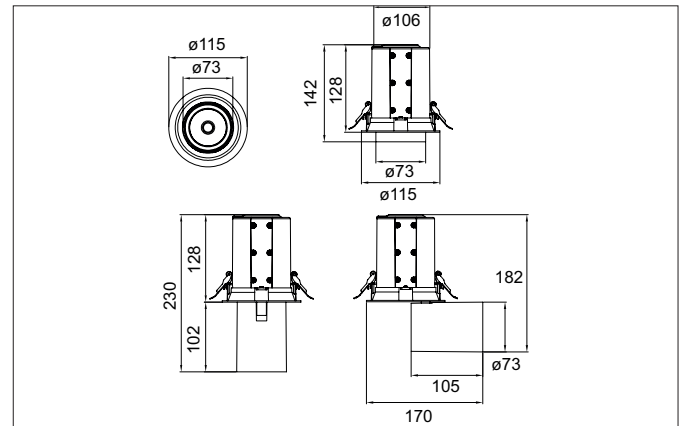

**TRAXX MIDI LED recessed spotlight, on/off switchable**

Article no. 88752164

Light.  
For Generations.**Tender**

LED recessed spotlight, on/off switchable, Round. Ceiling cut-out Ø 107 mm, Installation depth 128 mm, Weight 0,910 kg, with rotations-symmetrical, deep, wide distributed light intensity. optimal light distribution due to a glass transparent cover. Luminous flux 2.681 lm, Power 1 x 20 W, Light colour neutral white, Correlated color temperature (CCT) 4.000 K, Colour rendering index CRI > 90, Rated life time L80/B50 at 25 °C: 50.000 h, Housing material: Aluminium / Glass / Plastic, Colour: Silver structure, Permissible ambient temperature (ta): -20 °C - +25 °C, Protection class (EN 61140): II, Degree of protection (DIN EN 60529): IP20, .With electronic driver, on/off switchable.

Article data	
Article no.	88752164
GTIN	4251433973164
Series name	TRAXX MIDI
Short description	LED recessed spotlight, on/off switchable
Material	Aluminium / Glass / Plastic
Colour	Silver
Type of surface	Structure
Shape	Round
Built-in diameter	107 mm
Installation depth	128 mm
Weight	0.910 kg

**TRAXX MIDI LED recessed spotlight, on/off switchable**

Article no. 88752164

Light.  
For Generations.

Lighting technology	
Colour temperature	4.000 K
Light colour	White
Light output	Direct
Luminous flux	2,681 lm
System efficiency	134 lm/W
Colour rendering	CRI > 90
Reflector	High-gloss
Beam angle	25°
Light sharing	Symmetric

Packing data	
Gross weight	0.98 kg
Length of packaging	175 mm
Packaging width	175 mm
Packaging height	150 mm
Disposal at end of life	This product must not be disposed of with household waste. You are obliged, to dispose of such electrical waste separately. By disposing of electrical waste and other old or defective electronics separately, you support recycling or other forms of re-use. In that way you help to take care and to avoid that harmful substances get into the environment.