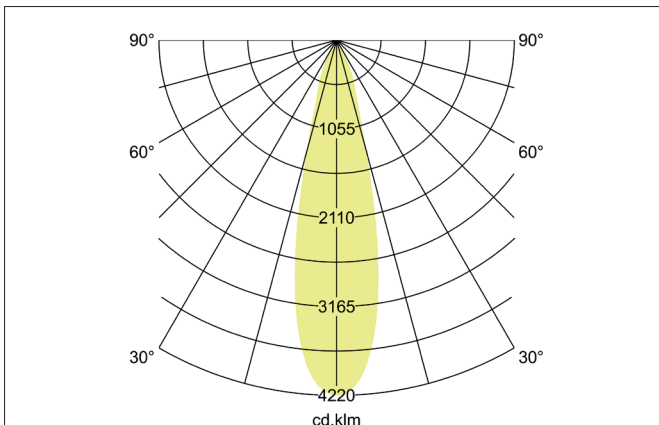

**TRAXX MIDI LED recessed spotlight, on/off switchable**

Article no. 88752164

Light.  
For Generations.**Tender**

LED recessed spotlight, on/off switchable, Round. Ceiling cut-out Ø 107 mm, Installation depth 128 mm, Weight 0,910 kg, with rotations-symmetrical, deep, wide distributed light intensity. optimal light distribution due to a glass transparent cover. Luminous flux 2.681 lm, Power 1 x 20 W, Light colour neutral white, Correlated color temperature (CCT) 4.000 K, Colour rendering index CRI > 90, Rated life time L80/B50 at 25 °C: 50.000 h, Housing material: Aluminium / Glass / Plastic, Colour: Silver structure, Permissible ambient temperature (ta): -20 °C - +25 °C, Protection class (EN 61140): II, Degree of protection (DIN EN 60529): IP20, .With electronic driver, on/off switchable.

Article data	
Article no.	88752164
GTIN	4251433973164
Series name	TRAXX MIDI
Short description	LED recessed spotlight, on/off switchable
Material	Aluminium / Glass / Plastic
Colour	Silver
Type of surface	Structure
Shape	Round
Built-in diameter	107 mm
Installation depth	128 mm
Weight	0.910 kg