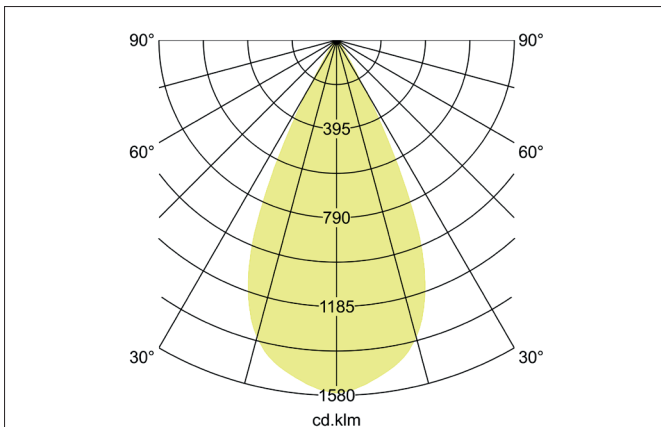

TRAXX MIDI LED semi-recessed spotlight, DALI
Article no. 88795164DA

Light.
For Generations.

Tender

LED semi-recessed spotlight, DALI, Round. Ceiling cut-out \varnothing 68 mm, Installation depth 50 mm, with rotationssymmetrical, deep, wide distributed light intensity. optimal light distribution due to a glass transparent cover. Luminous flux 2.555 lm, Power 1 x 21 W, Light colour neutral white, Correlated color temprature (CCT) 4.000 K, Colour rendering index CRI > 90, Rated life time L80/B50 at 25 °C: 50.000 h, Housing material: Aluminium, Colour: Silver structure, Permissible ambient temperature (ta): -20 °C - +25 °C, Protection class (EN 61140): II, Degree of protection (DIN EN 60529): IP20, .With electronic driver, DALI dimmable.