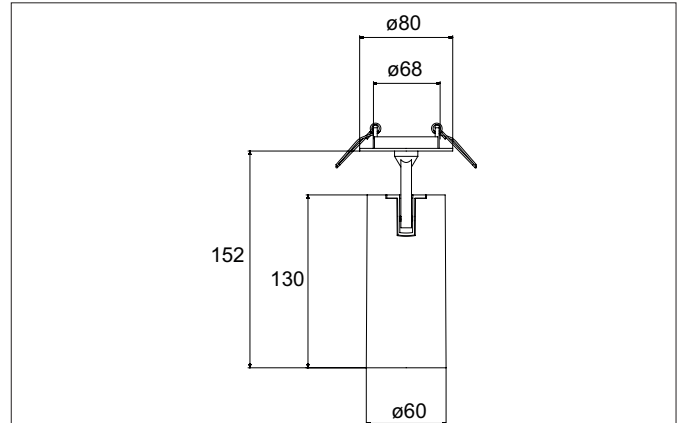

TRAXX MIDI LED semi-recessed spotlight, DALI
Article no. 88795164DA

Light.
For Generations.

Tender

LED semi-recessed spotlight, DALI, Round. Ceiling cut-out \varnothing 68 mm, Installation depth 50 mm, with rotationssymmetrical, deep, wide distributed light intensity. optimal light distribution due to a glass transparent cover. Luminous flux 2.555 lm, Power 1 x 21 W, Light colour neutral white, Correlated color temprature (CCT) 4.000 K, Colour rendering index CRI > 90, Rated life time L80/B50 at 25 °C: 50.000 h, Housing material: Aluminium, Colour: Silver structure, Permissible ambient temperature (ta): -20 °C - +25 °C, Protection class (EN 61140): II, Degree of protection (DIN EN 60529): IP20, .With electronic driver, DALI dimmable.

Article data	
Article no.	88795164DA
GTIN	4251433984849
Series name	TRAXX MIDI
Short description	LED semi-recessed spotlight, DALI
Material	Aluminium
Colour	Silver
Type of surface	Structure
Shape	Round
Built-in diameter	68 mm
Installation depth	50 mm
Weight	N.N.

TRAXX MIDI LED semi-recessed spotlight, DALI

Article no. 88795164DA

Light.
For Generations.

Lighting technology	
Colour temperature	4.000 K
Light colour	White
Light output	Direct
Luminous flux	2,555 lm
System efficiency	122 lm/W
Colour rendering	CRI > 90
Reflector	High-gloss
Beam angle	50°
Light sharing	Symmetric

Mounting technology	
Mounting method	Recessed mounting
Place of installation	Ceiling-mounted
Adjustability	Rotable and pivoted
Swivel angle	90°
Rotation angle	350°
Head adjustable angle	90°
Further references	No cover with thermal insulation material
Material cover	Glass transparent
Suitable for through-wiring	No