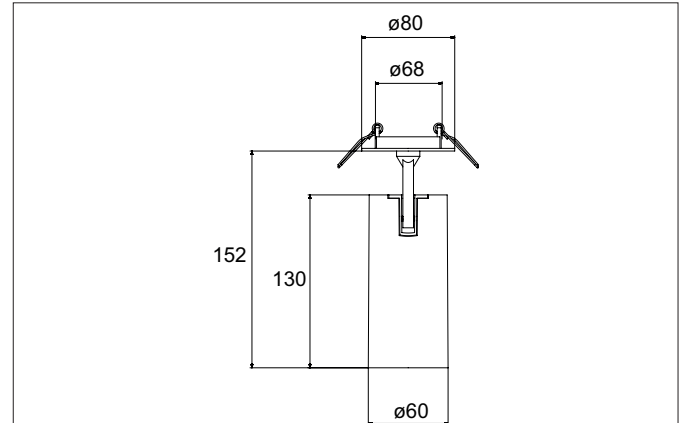

TRAXX MIDI LED semi-recessed spotlight, DALI
Article no. 88792164DA

Light.
For Generations.

Tender

LED semi-recessed spotlight, DALI, Round. Ceiling cut-out \varnothing 68 mm, Installation depth 50 mm, with rotationssymmetrical, deep, wide distributed light intensity. optimal light distribution due to a glass transparent cover. Luminous flux 2.617 lm, Power 1 x 21 W, Light colour neutral white, Correlated color temprature (CCT) 4.000 K, Colour rendering index CRI > 90, Rated life time L80/B50 at 25 °C: 50.000 h, Housing material: Aluminium, Colour: Silver structure, Permissible ambient temperature (ta): -20 °C - +25 °C, Protection class (EN 61140): II, Degree of protection (DIN EN 60529): IP20, .With electronic driver, DALI dimmable.

Article data	
Article no.	88792164DA
GTIN	4251433984993
Series name	TRAXX MIDI
Short description	LED semi-recessed spotlight, DALI
Material	Aluminium
Colour	Silver
Type of surface	Structure
Shape	Round
Built-in diameter	68 mm
Installation depth	50 mm
Weight	N.N.

TRAXX MIDI LED semi-recessed spotlight, DALI

Article no. 88792164DA

Light.
For Generations.

Lighting technology	
Colour temperature	4.000 K
Light colour	White
Light output	Direct
Luminous flux	2,617 lm
System efficiency	125 lm/W
Colour rendering	CRI > 90
Reflector	High-gloss
Beam angle	25°
Light sharing	Symmetric

Mounting technology	
Mounting method	Recessed mounting
Place of installation	Ceiling-mounted
Adjustability	Rotable and pivoted
Swivel angle	90°
Rotation angle	350°
Head adjustable angle	90°
Further references	No cover with thermal insulation material
Material cover	Glass transparent
Suitable for through-wiring	No