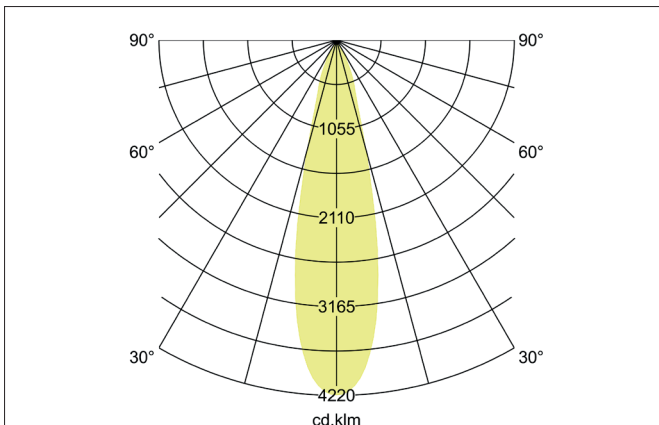

TRAXX MIDI LED semi-recessed spotlight, DALI
Article no. 88792164DA

Light.
For Generations.

Tender

LED semi-recessed spotlight, DALI, Round. Ceiling cut-out \varnothing 68 mm, Installation depth 50 mm, with rotationssymmetrical, deep, wide distributed light intensity. optimal light distribution due to a glass transparent cover. Luminous flux 2.617 lm, Power 1 x 21 W, Light colour neutral white, Correlated color temprature (CCT) 4.000 K, Colour rendering index CRI > 90, Rated life time L80/B50 at 25 °C: 50.000 h, Housing material: Aluminium, Colour: Silver structure, Permissible ambient temperature (ta): -20 °C - +25 °C, Protection class (EN 61140): II, Degree of protection (DIN EN 60529): IP20, .With electronic driver, DALI dimmable.