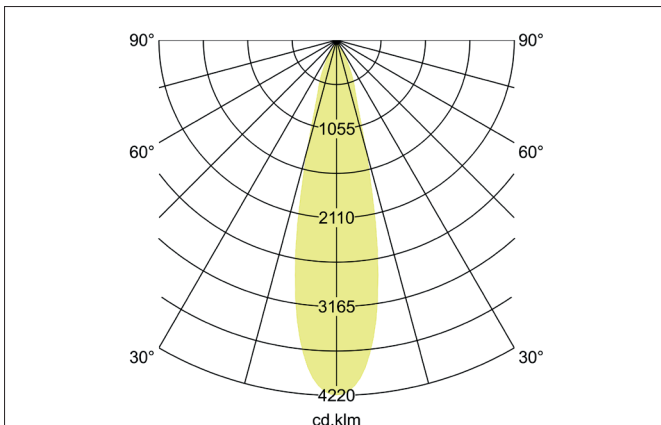

TRAXX MIDI LED track spotlight, on/off switchable

Article no. 88712164

Light.
For Generations.**Tender**

LED track spotlight, on/off switchable, Round. Luminaire diameter 60.0 mm, Weight 0.606 kg, with rotationssymmetrical, deep, wide distributed light intensity. Luminous flux 2.554 lm, Power 1 x 21 W, Light colour neutral white, Correlated color temperature (CCT) 4.000 K, Colour rendering index CRI > 90, Rated life time L80/B50 at 25 °C: 50.000 h, Housing material: Aluminium / Glass / Plastic, Colour: Silver structure, Permissible ambient temperature (ta): -20 °C - +25 °C, Protection class (EN 61140): II, Degree of protection (DIN EN 60529): IP20, .With electronic driver, on/off switchable.

Article data	
Article no.	88712164
GTIN	4251433976530
Series name	TRAXX MIDI
Short description	LED track spotlight, on/off switchable
Material	Aluminium / Glass / Plastic
Colour	Silver
Type of surface	Structure
Shape	Round
Outer diameter	60 mm
Weight	0.606 kg