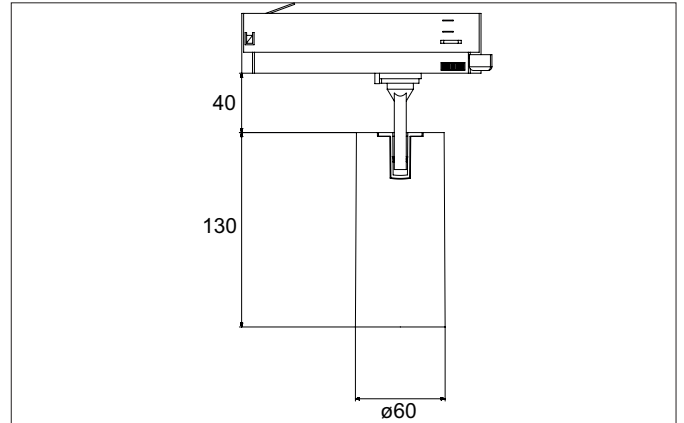

TRAXX MIDI LED track spotlight, on/off switchable

Article no. 88712164

Light.
For Generations.**Tender**

LED track spotlight, on/off switchable, Round. Luminaire diameter 60.0 mm, Weight 0.606 kg, with rotationssymmetrical, deep, wide distributed light intensity. Luminous flux 2.554 lm, Power 1 x 21 W, Light colour neutral white, Correlated color temperature (CCT) 4.000 K, Colour rendering index CRI > 90, Rated life time L80/B50 at 25 °C: 50.000 h, Housing material: Aluminium / Glass / Plastic, Colour: Silver structure, Permissible ambient temperature (ta): -20 °C - +25 °C, Protection class (EN 61140): II, Degree of protection (DIN EN 60529): IP20, .With electronic driver, on/off switchable.

Article data	
Article no.	88712164
GTIN	4251433976530
Series name	TRAXX MIDI
Short description	LED track spotlight, on/off switchable
Material	Aluminium / Glass / Plastic
Colour	Silver
Type of surface	Structure
Shape	Round
Outer diameter	60 mm
Weight	0.606 kg

Mounting technology	
Mounting method	Surface mounting
Place of installation	Ceiling-mounted
Adjustability	Rotatable and adjustable head
Swivel angle	90°
Rotation angle	350°
Head adjustable angle	90°
Suitable for through-wiring	No

Packing data	
Gross weight	0.669 kg
Length of packaging	175 mm
Packaging width	175 mm
Packaging height	115 mm
Disposal at end of life	This product must not be disposed of with household waste. You are obliged, to dispose of such electrical waste separately. By disposing of electrical waste and other old or defective electronics separately, you support recycling or other forms of re-use. In that way you help to take care and to avoid that harmful substances get into the environment.