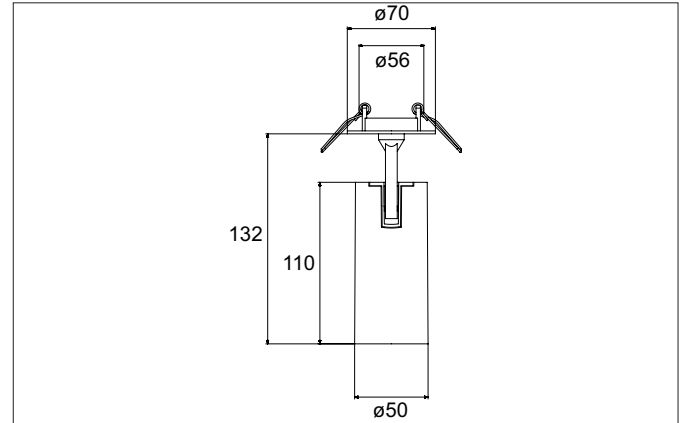

TRAXX MINI LED semi-recessed spotlight, DALI
Article no. 88784164DA

Light.
For Generations.

Tender

LED semi-recessed spotlight, DALI, Round. Ceiling cut-out \varnothing 56 mm, Installation depth 50 mm, with rotationssymmetrical, deep, wide distributed light intensity. optimal light distribution due to a glass transparent cover. Luminous flux 1.745 lm, Power 1 x 14,5 W, Light colour neutral white, Correlated color temprature (CCT) 4.000 K, Colour rendering index CRI > 90, Rated life time L80/B50 at 25 °C: 50.000 h, Housing material: Aluminium, Colour: Silver structure, Permissible ambient temperature (ta): -20 °C - +25 °C, Protection class (EN 61140): II, Degree of protection (DIN EN 60529): IP20, .With electronic driver, DALI dimmable.

Article data	
Article no.	88784164DA
GTIN	4251433984627
Series name	TRAXX MINI
Short description	LED semi-recessed spotlight, DALI
Material	Aluminium
Colour	Silver
Type of surface	Structure
Shape	Round
Built-in diameter	56 mm
Installation depth	50 mm
Weight	N.N.

TRAXX MINI LED semi-recessed spotlight, DALI

Article no. 88784164DA

Light.
For Generations.

Lighting technology	
Colour temperature	4.000 K
Light colour	White
Light output	Direct
Luminous flux	1,745 lm
System efficiency	120 lm/W
Colour rendering	CRI > 90
Reflector	High-gloss
Beam angle	40°
Light sharing	Symmetric