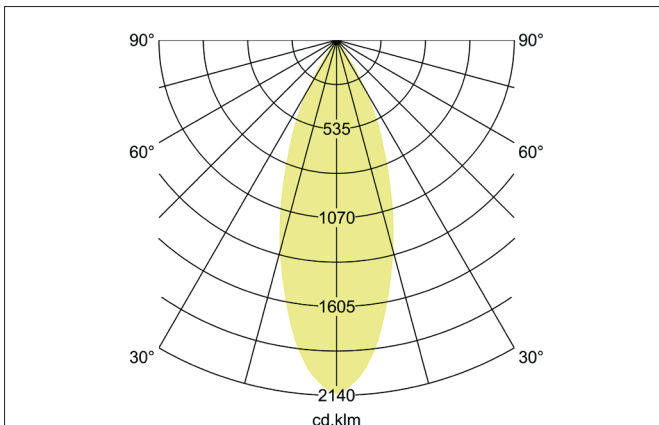

TRAXX MINI LED semi-recessed spotlight, DALI
Article no. 88784164DA

Light.
For Generations.

Tender

LED semi-recessed spotlight, DALI, Round. Ceiling cut-out \varnothing 56 mm, Installation depth 50 mm, with rotationssymmetrical, deep, wide distributed light intensity. optimal light distribution due to a glass transparent cover. Luminous flux 1.745 lm, Power 1 x 14,5 W, Light colour neutral white, Correlated color temprature (CCT) 4.000 K, Colour rendering index CRI > 90, Rated life time L80/B50 at 25 °C: 50.000 h, Housing material: Aluminium, Colour: Silver structure, Permissible ambient temperature (ta): -20 °C - +25 °C, Protection class (EN 61140): II, Degree of protection (DIN EN 60529): IP20, .With electronic driver, DALI dimmable.

Article data	
Article no.	88784164DA
GTIN	4251433984627
Series name	TRAXX MINI
Short description	LED semi-recessed spotlight, DALI
Material	Aluminium
Colour	Silver
Type of surface	Structure
Shape	Round
Built-in diameter	56 mm
Installation depth	50 mm
Weight	N.N.

TRAXX MINI LED semi-recessed spotlight, DALI

Article no. 88784164DA

Light.
For Generations.

Lighting technology	
Colour temperature	4.000 K
Light colour	White
Light output	Direct
Luminous flux	1,745 lm
System efficiency	120 lm/W
Colour rendering	CRI > 90
Reflector	High-gloss
Beam angle	40°
Light sharing	Symmetric