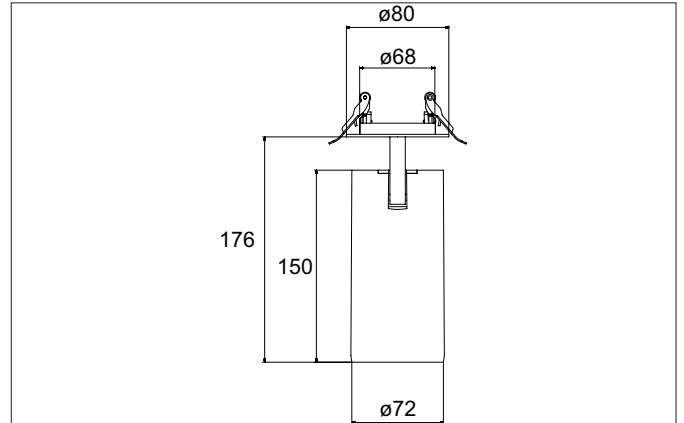

TRAXX MAXI LED semi-recessed spotlight, on/off switchable

Article no. 88804164

Light.
For Generations.

Tender

LED semi-recessed spotlight, on/off switchable, Round. Ceiling cut-out Ø 68 mm, Installation depth 50 mm, Weight 0,250 kg, with rotattionssymmetrical, deep, wide distributed light intensity. optimal light distribution due to a glass transparent cover. Luminous flux 3.098 lm, Power 1 x 24 W, Light colour neutral white, Correlated color temprature (CCT) 4.000 K, Colour rendering index CRI > 90, Rated life time L80/B50 at 25 °C: 50.000 h, Housing material: Aluminium, Colour: Silver structure, Permissible ambient temperature (ta): -20 °C - +25 °C, Protection class (EN 61140): II, Degree of protection (DIN EN 60529): IP20, .With electronic driver, on/off switchable.

Article data	
Article no.	88804164
GTIN	4251433973263
Series name	TRAXX MAXI
Short description	LED semi-recessed spotlight, on/off switchable
Material	Aluminium
Colour	Silver
Type of surface	Structure
Shape	Round
Built-in diameter	68 mm
Installation depth	50 mm
Weight	0.250 kg

TRAXX MAXI LED semi-recessed spotlight, on/off switchable

Article no. 88804164

Light.
For Generations.

Lighting technology	
Colour temperature	4.000 K
Light colour	White
Light output	Direct
Luminous flux	3,098 lm
System efficiency	129 lm/W
Colour rendering	CRI > 90
Reflector	High-gloss
Beam angle	40°
Light sharing	Symmetric

Packing data	
Gross weight	0.86 kg
Length of packaging	71 mm
Packaging width	71 mm
Packaging height	220 mm
Disposal at end of life	This product must not be disposed of with household waste. You are obliged, to dispose of such electrical waste separately. By disposing of electrical waste and other old or defective electronics separately, you support recycling or other forms of re-use. In that way you help to take care and to avoid that harmful substances get into the environment.