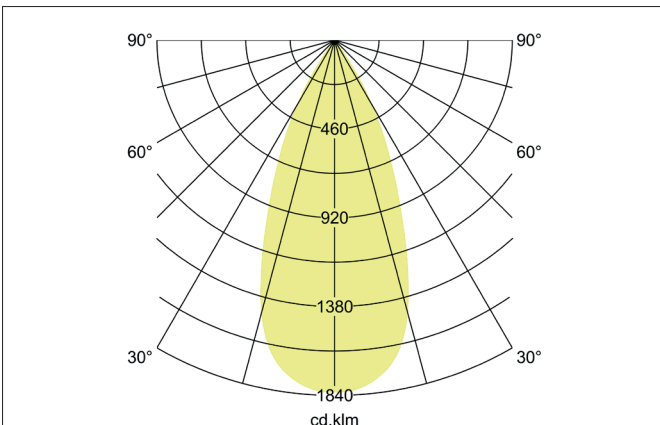

TRAXX MAXI LED semi-recessed spotlight, on/off switchable

Article no. 88804164

Light.
For Generations.

Tender

LED semi-recessed spotlight, on/off switchable, Round. Ceiling cut-out Ø 68 mm, Installation depth 50 mm, Weight 0,250 kg, with rotattionssymmetrical, deep, wide distributed light intensity. optimal light distribution due to a glass transparent cover. Luminous flux 3.098 lm, Power 1 x 24 W, Light colour neutral white, Correlated color temprature (CCT) 4.000 K, Colour rendering index CRI > 90, Rated life time L80/B50 at 25 °C: 50.000 h, Housing material: Aluminium, Colour: Silver structure, Permissible ambient temperature (ta): -20 °C - +25 °C, Protection class (EN 61140): II, Degree of protection (DIN EN 60529): IP20, .With electronic driver, on/off switchable.

Article data	
Article no.	88804164
GTIN	4251433973263
Series name	TRAXX MAXI
Short description	LED semi-recessed spotlight, on/off switchable
Material	Aluminium
Colour	Silver
Type of surface	Structure
Shape	Round
Built-in diameter	68 mm
Installation depth	50 mm
Weight	0.250 kg

TRAXX MAXI LED semi-recessed spotlight, on/off switchable

Article no. 88804164

Light.
For Generations.

Lighting technology	
Colour temperature	4.000 K
Light colour	White
Light output	Direct
Luminous flux	3,098 lm
System efficiency	129 lm/W
Colour rendering	CRI > 90
Reflector	High-gloss
Beam angle	40°
Light sharing	Symmetric