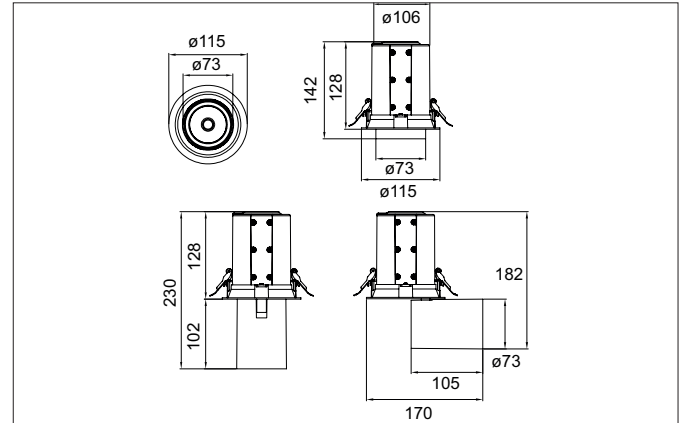

TRAXX MIDI LED recessed spotlight, on/off switchable
 Article no. 88755164

Light.
 For Generations.

Tender

LED recessed spotlight, on/off switchable, Round. Ceiling cut-out \varnothing 107 mm, Installation depth 128 mm, Weight 0,910 kg, with rotations-symmetrical, deep, wide distributed light intensity. optimal light distribution due to a glass transparent cover. Luminous flux 2.708 lm, Power 1 x 20 W, Light colour neutral white, Correlated color temprature (CCT) 4.000 K, Colour rendering index CRI > 90, Rated life time L80/ B50 at 25 °C: 50.000 h, Housing material: Aluminium / Glass / Plastic, Colour: Silver structure, Permissible ambient temperature (ta): -20 °C - +25 °C, Protection class (EN 61140): II, Degree of protection (DIN EN 60529): IP20, .With electronic driver, on/off switchable.

Article data	
Article no.	88755164
GTIN	4251433973195
Series name	TRAXX MIDI
Short description	LED recessed spotlight, on/off switchable
Material	Aluminium / Glass / Plastic
Colour	Silver
Type of surface	Structure
Shape	Round
Built-in diameter	107 mm
Installation depth	128 mm
Weight	0.910 kg

TRAXX MIDI LED recessed spotlight, on/off switchable

Article no. 88755164

Light.
For Generations.

Lighting technology	
Colour temperature	4.000 K
Light colour	White
Light output	Direct
Luminous flux	2,708 lm
System efficiency	135 lm/W
Colour rendering	CRI > 90
Reflector	High-gloss
Beam angle	50°
Light sharing	Symmetric

Packing data	
Gross weight	0.98 kg
Length of packaging	175 mm
Packaging width	175 mm
Packaging height	150 mm
Disposal at end of life	This product must not be disposed of with household waste. You are obliged, to dispose of such electrical waste separately. By disposing of electrical waste and other old or defective electronics separately, you support recycling or other forms of re-use. In that way you help to take care and to avoid that harmful substances get into the environment.