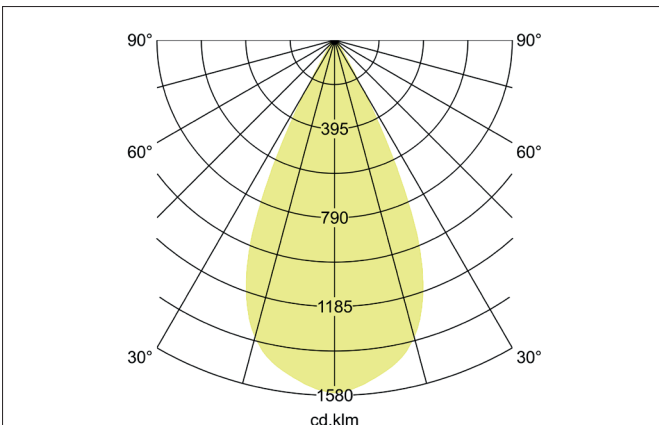

TRAXX MIDI LED recessed spotlight, on/off switchable
 Article no. 88755164

Light.
 For Generations.

Tender

LED recessed spotlight, on/off switchable, Round. Ceiling cut-out \varnothing 107 mm, Installation depth 128 mm, Weight 0,910 kg, with rotations-symmetrical, deep, wide distributed light intensity. optimal light distribution due to a glass transparent cover. Luminous flux 2.708 lm, Power 1 x 20 W, Light colour neutral white, Correlated color temprature (CCT) 4.000 K, Colour rendering index CRI > 90, Rated life time L80/ B50 at 25 °C: 50.000 h, Housing material: Aluminium / Glass / Plastic, Colour: Silver structure, Permissible ambient temperature (ta): -20 °C - +25 °C, Protection class (EN 61140): II, Degree of protection (DIN EN 60529): IP20, .With electronic driver, on/off switchable.