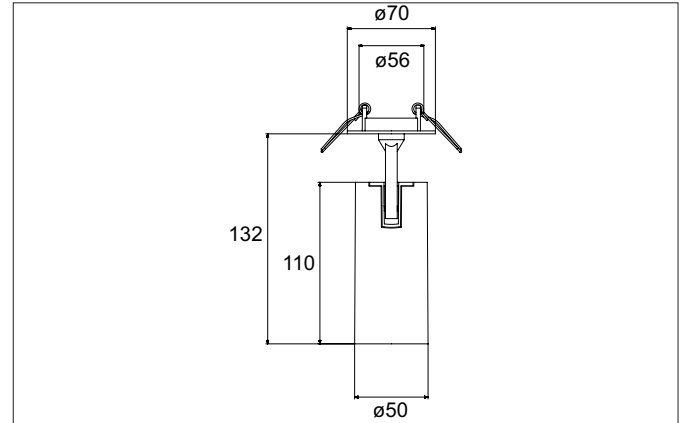

TRAXX MINI LED semi-recessed spotlight, DALI

Article no. 88782164DA

Light.
For Generations.

Tender

LED semi-recessed spotlight, DALI, Round. Ceiling cut-out \varnothing 56 mm, Installation depth 50 mm, with rotationssymmetrical, deep, wide distributed light intensity. optimal light distribution due to a glass transparent cover. Luminous flux 1.766 lm, Power 1 x 14,5 W, Light colour neutral white, Correlated color temprature (CCT) 4.000 K, Colour rendering index CRI > 90, Rated life time L80/B50 at 25 °C: 50.000 h, Housing material: Aluminium, Colour: Silver structure, Permissible ambient temperature (ta): -20 °C - +25 °C, Protection class (EN 61140): II, Degree of protection (DIN EN 60529): IP20, .With electronic driver, DALI dimmable.

Article data	
Article no.	88782164DA
GTIN	4251433984603
Series name	TRAXX MINI
Short description	LED semi-recessed spotlight, DALI
Material	Aluminium
Colour	Silver
Type of surface	Structure
Shape	Round
Built-in diameter	56 mm
Installation depth	50 mm
Weight	N.N.

TRAXX MINI LED semi-recessed spotlight, DALI

Article no. 88782164DA

Light.
For Generations.

Lighting technology	
Colour temperature	4.000 K
Light colour	White
Light output	Direct
Luminous flux	1,766 lm
System efficiency	122 lm/W
Colour rendering	CRI > 90
Reflector	High-gloss
Beam angle	20°
Light sharing	Symmetric