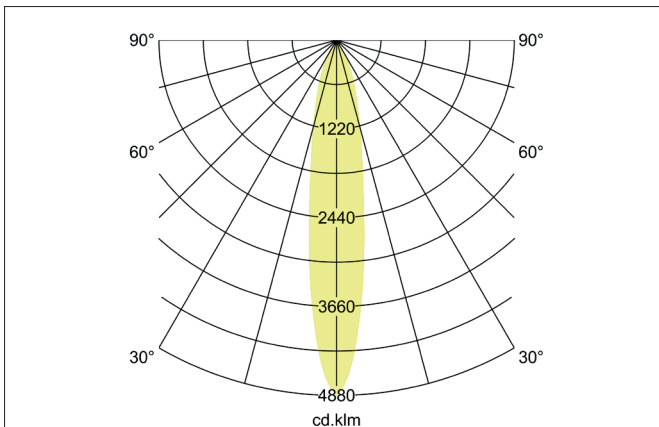

TRAXX MINI LED semi-recessed spotlight, DALI

Article no. 88782164DA

Light.
For Generations.

Tender

LED semi-recessed spotlight, DALI, Round. Ceiling cut-out \varnothing 56 mm, Installation depth 50 mm, with rotationssymmetrical, deep, wide distributed light intensity. optimal light distribution due to a glass transparent cover. Luminous flux 1.766 lm, Power 1 x 14,5 W, Light colour neutral white, Correlated color temprature (CCT) 4.000 K, Colour rendering index CRI > 90, Rated life time L80/B50 at 25 °C: 50.000 h, Housing material: Aluminium, Colour: Silver structure, Permissible ambient temperature (ta): -20 °C - +25 °C, Protection class (EN 61140): II, Degree of protection (DIN EN 60529): IP20, .With electronic driver, DALI dimmable.

Article data	
Article no.	88782164DA
GTIN	4251433984603
Series name	TRAXX MINI
Short description	LED semi-recessed spotlight, DALI
Material	Aluminium
Colour	Silver
Type of surface	Structure
Shape	Round
Built-in diameter	56 mm
Installation depth	50 mm
Weight	N.N.

TRAXX MINI LED semi-recessed spotlight, DALI

Article no. 88782164DA

Light.
For Generations.

Lighting technology	
Colour temperature	4.000 K
Light colour	White
Light output	Direct
Luminous flux	1,766 lm
System efficiency	122 lm/W
Colour rendering	CRI > 90
Reflector	High-gloss
Beam angle	20°
Light sharing	Symmetric