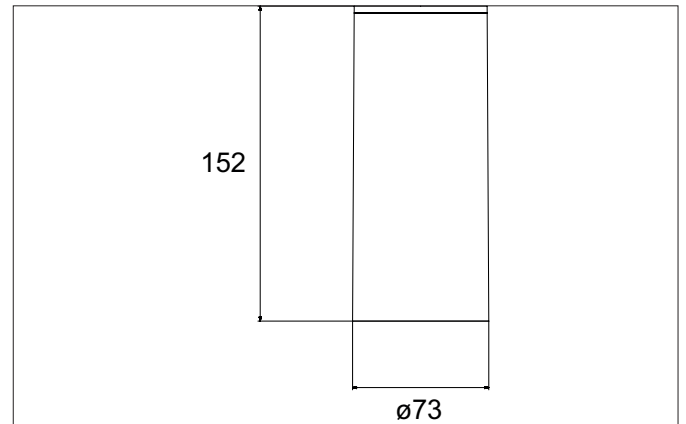

TRAXX MAXI LED surface mounted spot, DALI
Article no. 88843164DA

Light.
For Generations.

Tender

LED surface mounted spot, DALI, Round. Luminaire diameter 85.0 mm, Hight 163.0 mm Weight 0.655 kg, Reflector silver with rotattions-symmetrical, deep, wide distributed light intensity. optimal light distribution due to a glass transparent cover. Luminous flux 3.590 lm, Power 1 x 28 W, Light colour neutral white, Correlated color temprature (CCT) 4.000 K, Colour rendering index CRI > 90, Rated life time L80/B50 at 25 °C: 50.000 h, Housing material: Aluminium / Glass / Plastic, Colour: Silver structure, Permissible ambient temperature (ta): -20 °C - +25 °C, Protection class (EN 61140): I, Degree of protection (DIN EN 60529): IP20, .With electronic driver, DALI dimmable.

Article data	
Article no.	88843164DA
GTIN	4251433984467
Series name	TRAXX MAXI
Short description	LED surface mounted spot, DALI
Material	Aluminium / Glass / Plastic
Colour	Silver
Type of surface	Structure
Shape	Round
Outer diameter	85 mm
Hight	163 mm
Scope of delivery	Incl. converter for connection to the 230-V mains voltage
Weight	0.655 kg

TRAXX MAXI LED surface mounted spot, DALI

Article no. 88843164DA

Light.
For Generations.

Lighting technology	
Colour temperature	4.000 K
Light colour	White
Light output	Direct
Luminous flux	3,590 lm
System efficiency	128 lm/W
Colour rendering	CRI > 90
Reflector	High-gloss
Reflector colour	silver
Beam angle	30°
Light sharing	Symmetric
Adjustable color temperature	No