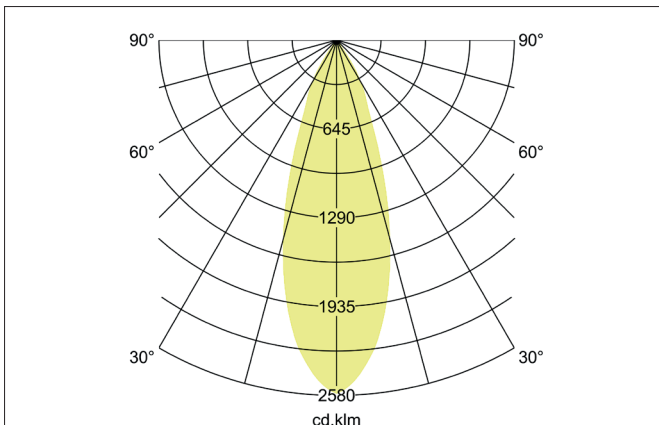

TRAXX MAXI LED surface mounted spot, DALI
Article no. 88843164DA

Light.
For Generations.

Tender

LED surface mounted spot, DALI, Round. Luminaire diameter 85.0 mm, Hight 163.0 mm Weight 0.655 kg, Reflector silver with rotattions-symmetrical, deep, wide distributed light intensity. optimal light distribution due to a glass transparent cover. Luminous flux 3.590 lm, Power 1 x 28 W, Light colour neutral white, Correlated color temprature (CCT) 4.000 K, Colour rendering index CRI > 90, Rated life time L80/B50 at 25 °C: 50.000 h, Housing material: Aluminium / Glass / Plastic, Colour: Silver structure, Permissible ambient temperature (ta): -20 °C - +25 °C, Protection class (EN 61140): I, Degree of protection (DIN EN 60529): IP20, .With electronic driver, DALI dimmable.

Article data	
Article no.	88843164DA
GTIN	4251433984467
Series name	TRAXX MAXI
Short description	LED surface mounted spot, DALI
Material	Aluminium / Glass / Plastic
Colour	Silver
Type of surface	Structure
Shape	Round
Outer diameter	85 mm
Hight	163 mm
Scope of delivery	Incl. converter for connection to the 230-V mains voltage
Weight	0.655 kg

TRAXX MAXI LED surface mounted spot, DALI

Article no. 88843164DA

Light.
For Generations.

Lighting technology	
Colour temperature	4.000 K
Light colour	White
Light output	Direct
Luminous flux	3,590 lm
System efficiency	128 lm/W
Colour rendering	CRI > 90
Reflector	High-gloss
Reflector colour	silver
Beam angle	30°
Light sharing	Symmetric
Adjustable color temperature	No