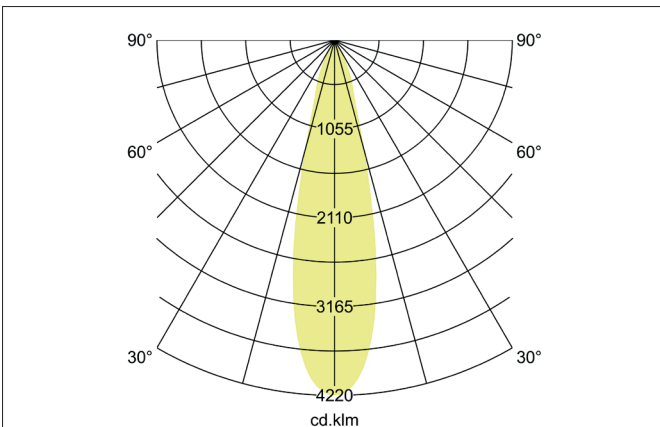

TRAXX MIDI LED recessed spotlight, DALI
 Article no. 88752164DA

Light.
 For Generations.

Tender
 LED recessed spotlight, DALI, Round. Ceiling cut-out Ø 107 mm, Installation depth 128 mm, with rotationssymmetrical, deep, wide distributed light intensity. optimal light distribution due to a glass transparent cover. Luminous flux 2.681 lm, Power 1 x 20 W, Light colour neutral white, Correlated color temprature (CCT) 4.000 K, Colour rendering index CRI > 90, Rated life time L80/B50 at 25 °C: 50.000 h, Housing material: Aluminium / Glass / Plastic, Colour: Silver structure, Permissible ambient temperature (ta): -20 °C - +25 °C, Protection class (EN 61140): II, Degree of protection (DIN EN 60529): IP20, .With electronic driver, DALI dimmable.