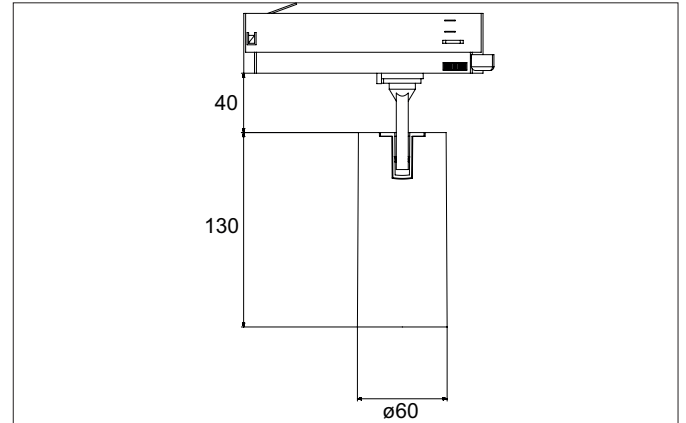

#### Tender

LED track spotlight, on/off switchable, Round. Luminaire diameter 60.0 mm, Weight 0.606 kg, with rotationssymmetrical, deep, wide distributed light intensity. Luminous flux 2.570 lm, Power 1 x 21 W, Light colour neutral white, Correlated color temperature (CCT) 4.000 K, Colour rendering index CRI > 90, Rated life time L80/B50 at 25 °C: 50.000 h, Housing material: Aluminium / Glass / Plastic, Colour: Silver structure, Permissible ambient temperature (ta): -20 °C - +25 °C, Protection class (EN 61140): II, Degree of protection (DIN EN 60529): IP20, .With electronic driver, on/off switchable.

Article data	
Article no.	88715164
GTIN	4251433976639
Series name	TRAXX MIDI
Short description	LED track spotlight, on/off switchable
Material	Aluminium / Glass / Plastic
Colour	Silver
Type of surface	Structure
Shape	Round
Outer diameter	60 mm
Weight	0.606 kg

Mounting technology	
Mounting method	Surface mounting
Place of installation	Ceiling-mounted
Adjustability	Rotatable and adjustable head
Swivel angle	90°
Rotation angle	350°
Head adjustable angle	90°
Suitable for through-wiring	No

Packing data	
Gross weight	0.669 kg
Length of packaging	175 mm
Packaging width	175 mm
Packaging height	115 mm
Disposal at end of life	This product must not be disposed of with household waste. You are obliged, to dispose of such electrical waste separately. By disposing of electrical waste and other old or defective electronics separately, you support recycling or other forms of re-use. In that way you help to take care and to avoid that harmful substances get into the environment.