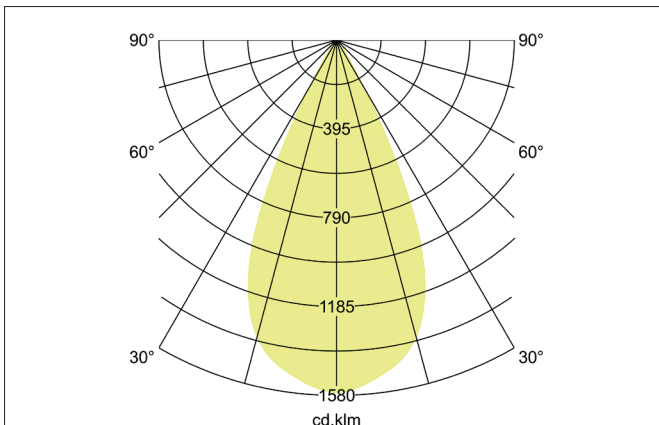

#### Tender

LED track spotlight, on/off switchable, Round. Luminaire diameter 60.0 mm, Weight 0.606 kg, with rotationssymmetrical, deep, wide distributed light intensity. Luminous flux 2.570 lm, Power 1 x 21 W, Light colour neutral white, Correlated color temperature (CCT) 4.000 K, Colour rendering index CRI > 90, Rated life time L80/B50 at 25 °C: 50.000 h, Housing material: Aluminium / Glass / Plastic, Colour: Silver structure, Permissible ambient temperature (ta): -20 °C - +25 °C, Protection class (EN 61140): II, Degree of protection (DIN EN 60529): IP20, .With electronic driver, on/off switchable.