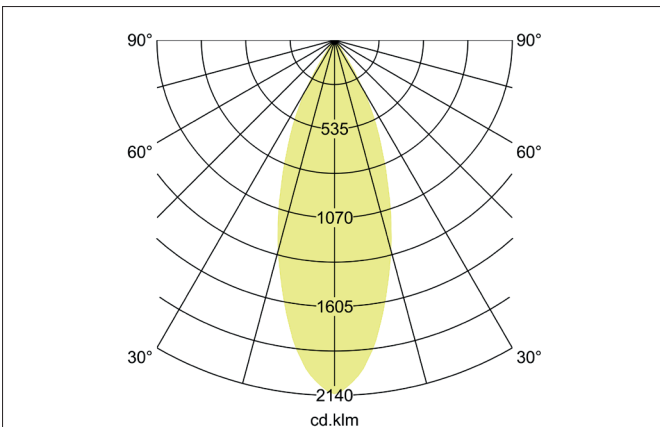

TRAXX MINI LED semi-recessed spotlight, on/off switchable
 Article no. 88784164

Light.
 For Generations.

Tender
 LED semi-recessed spotlight, on/off switchable, Round. Ceiling cut-out Ø 56 mm, Installation depth 50 mm, Weight 0,300 kg, with rotati-onssymmetrical, deep, wide distributed light intensity. optimal light distribution due to a glass transparent cover. Luminous flux 1.745 lm, Power 1 x 14,5 W, Light colour neutral white, Correlated color temprature (CCT) 4.000 K, Colour rendering index CRI > 90, Rated life time L80/B50 at 25 °C: 50.000 h, Housing material: Aluminium, Colour: Silver structure, Permissible ambient temperature (ta): -20 °C - +25 °C, Protection class (EN 61140): II, Degree of protection (DIN EN 60529): IP20, .With electronic driver, on/off switchable.

Article data	
Article no.	88784164
GTIN	4251433973096
Series name	TRAXX MINI
Short description	LED semi-recessed spotlight, on/off switchable
Material	Aluminium
Colour	Silver
Type of surface	Structure
Shape	Round
Built-in diameter	56 mm
Installation depth	50 mm
Weight	0.300 kg

TRAXX MINI LED semi-recessed spotlight, on/off switchable

Article no. 88784164

Light.
For Generations.

Lighting technology	
Colour temperature	4.000 K
Light colour	White
Light output	Direct
Luminous flux	1,745 lm
System efficiency	120 lm/W
Colour rendering	CRI > 90
Reflector	High-gloss
Beam angle	40°
Light sharing	Symmetric