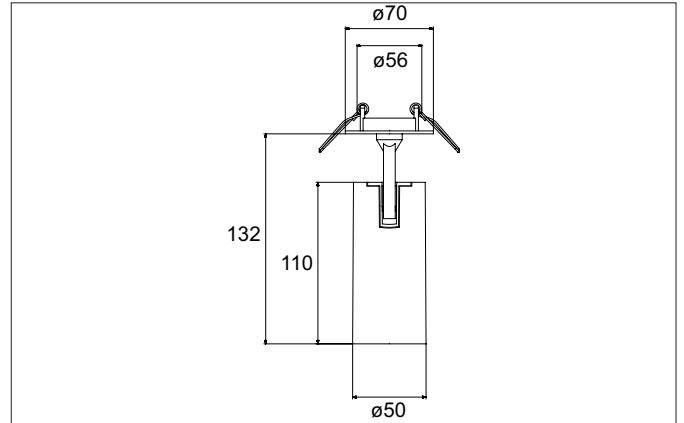

TRAXX MINI LED semi-recessed spotlight, on/off switchable
 Article no. 88784164

Light.
 For Generations.

Tender
 LED semi-recessed spotlight, on/off switchable, Round. Ceiling cut-out Ø 56 mm, Installation depth 50 mm, Weight 0,300 kg, with rotati-onssymmetrical, deep, wide distributed light intensity. optimal light distribution due to a glass transparent cover. Luminous flux 1.745 lm, Power 1 x 14,5 W, Light colour neutral white, Correlated color temprature (CCT) 4.000 K, Colour rendering index CRI > 90, Rated life time L80/B50 at 25 °C: 50.000 h, Housing material: Aluminium, Colour: Silver structure, Permissible ambient temperature (ta): -20 °C - +25 °C, Protection class (EN 61140): II, Degree of protection (DIN EN 60529): IP20, .With electronic driver, on/off switchable.

Article data	
Article no.	88784164
GTIN	4251433973096
Series name	TRAXX MINI
Short description	LED semi-recessed spotlight, on/off switchable
Material	Aluminium
Colour	Silver
Type of surface	Structure
Shape	Round
Built-in diameter	56 mm
Installation depth	50 mm
Weight	0.300 kg

TRAXX MINI LED semi-recessed spotlight, on/off switchable

Article no. 88784164

Light.
For Generations.

Lighting technology	
Colour temperature	4.000 K
Light colour	White
Light output	Direct
Luminous flux	1,745 lm
System efficiency	120 lm/W
Colour rendering	CRI > 90
Reflector	High-gloss
Beam angle	40°
Light sharing	Symmetric

Packing data	
Gross weight	0.35 kg
Length of packaging	50 mm
Packaging width	50 mm
Packaging height	171 mm
Disposal at end of life	This product must not be disposed of with household waste. You are obliged, to dispose of such electrical waste separately. By disposing of electrical waste and other old or defective electronics separately, you support recycling or other forms of re-use. In that way you help to take care and to avoid that harmful substances get into the environment.