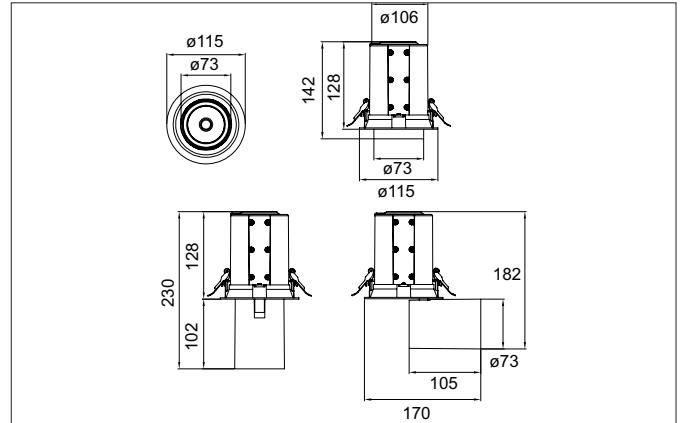

TRAXX MIDI LED recessed spotlight, DALI

Article no. 88755164DA

Light.
For Generations.**Tender**

LED recessed spotlight, DALI, Round. Ceiling cut-out Ø 107 mm, Installation depth 128 mm, with rotationssymmetrical, deep, wide distributed light intensity. optimal light distribution due to a glass transparent cover. Luminous flux 2.708 lm, Power 1 x 20 W, Light colour neutral white, Correlated color temprature (CCT) 4.000 K, Colour rendering index CRI > 90, Rated life time L80/B50 at 25 °C: 50.000 h, Housing material: Aluminium / Glass / Plastic, Colour: Silver structure, Permissible ambient temperature (ta): -20 °C - +25 °C, Protection class (EN 61140): II, Degree of protection (DIN EN 60529): IP20, .With electronic driver, DALI dimmable.

Article data	
Article no.	88755164DA
GTIN	4251433984931
Series name	TRAXX MIDI
Short description	LED recessed spotlight, DALI
Material	Aluminium / Glass / Plastic
Colour	Silver
Type of surface	Structure
Shape	Round
Built-in diameter	107 mm
Installation depth	128 mm
Weight	N.N.

TRAXX MIDI LED recessed spotlight, DALI

Article no. 88755164DA

Light.
For Generations.

Lighting technology	
Colour temperature	4.000 K
Light colour	White
Light output	Direct
Luminous flux	2,708 lm
System efficiency	135 lm/W
Colour rendering	CRI > 90
Reflector	High-gloss
Beam angle	50°
Light sharing	Symmetric

Packing data	
Gross weight	N.N.
Length of packaging	175 mm
Packaging width	175 mm
Packaging height	150 mm
Disposal at end of life	This product must not be disposed of with household waste. You are obliged, to dispose of such electrical waste separately. By disposing of electrical waste and other old or defective electronics separately, you support recycling or other forms of re-use. In that way you help to take care and to avoid that harmful substances get into the environment.