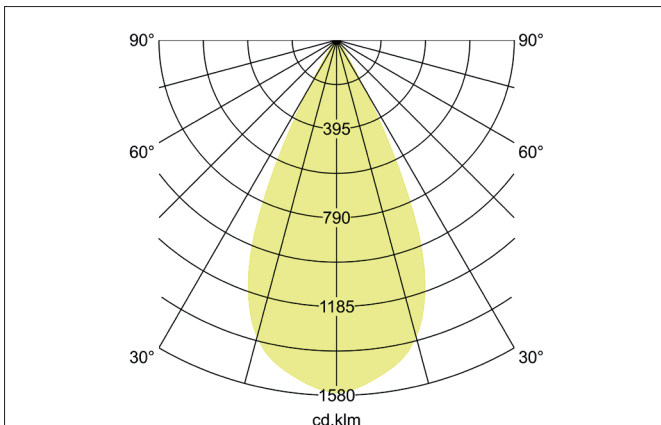

TRAXX MIDI LED recessed spotlight, DALI

Article no. 88755164DA

Light.
For Generations.**Tender**

LED recessed spotlight, DALI, Round. Ceiling cut-out Ø 107 mm, Installation depth 128 mm, with rotationssymmetrical, deep, wide distributed light intensity. optimal light distribution due to a glass transparent cover. Luminous flux 2.708 lm, Power 1 x 20 W, Light colour neutral white, Correlated color temprature (CCT) 4.000 K, Colour rendering index CRI > 90, Rated life time L80/B50 at 25 °C: 50.000 h, Housing material: Aluminium / Glass / Plastic, Colour: Silver structure, Permissible ambient temperature (ta): -20 °C - +25 °C, Protection class (EN 61140): II, Degree of protection (DIN EN 60529): IP20, .With electronic driver, DALI dimmable.