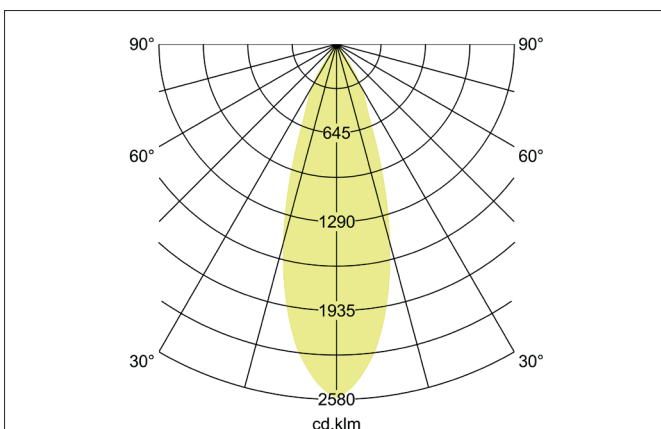

TRAXX MAXI LED semi-recessed spotlight, DALI

Article no. 88803164DA

Light.
For Generations.

Tender

LED semi-recessed spotlight, DALI, Round. Ceiling cut-out \varnothing 68 mm, Installation depth 50 mm, Weight 0,160 kg, with rotationssymmetrical, deep, wide distributed light intensity. optimal light distribution due to a glass transparent cover. Luminous flux 2.882 lm, Power 1 x 24 W, Light colour neutral white, Correlated color temperature (CCT) 4.000 K, Colour rendering index CRI > 90, Rated life time L80/B50 at 25 °C: 50.000 h, Housing material: Aluminium, Colour: Silver structure, Permissible ambient temperature (ta): -20 °C - +25 °C, Protection class (EN 61140): II, Degree of protection (DIN EN 60529): IP20, .With electronic driver, DALI dimmable.

Article data	
Article no.	88803164DA
GTIN	4251433984887
Series name	TRAXX MAXI
Short description	LED semi-recessed spotlight, DALI
Material	Aluminium
Colour	Silver
Type of surface	Structure
Shape	Round
Built-in diameter	68 mm
Installation depth	50 mm
Weight	0.160 kg

TRAXX MAXI LED semi-recessed spotlight, DALI

Article no. 88803164DA

Light.
For Generations.

Lighting technology	
Colour temperature	4.000 K
Light colour	White
Light output	Direct
Luminous flux	2,882 lm
System efficiency	120 lm/W
Colour rendering	CRI > 90
Reflector	High-gloss
Beam angle	30°
Light sharing	Symmetric
Adjustable color temperature	No