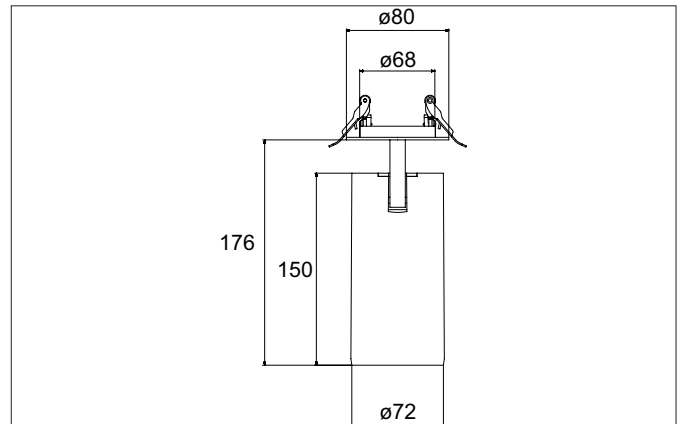

TRAXX MAXI LED semi-recessed spotlight, DALI

Article no. 88803164DA

Light.
For Generations.

Tender

LED semi-recessed spotlight, DALI, Round. Ceiling cut-out \varnothing 68 mm, Installation depth 50 mm, Weight 0,160 kg, with rotationssymmetrical, deep, wide distributed light intensity. optimal light distribution due to a glass transparent cover. Luminous flux 2.882 lm, Power 1 x 24 W, Light colour neutral white, Correlated color temperature (CCT) 4.000 K, Colour rendering index CRI > 90, Rated life time L80/B50 at 25 °C: 50.000 h, Housing material: Aluminium, Colour: Silver structure, Permissible ambient temperature (ta): -20 °C - +25 °C, Protection class (EN 61140): II, Degree of protection (DIN EN 60529): IP20, .With electronic driver, DALI dimmable.

Article data	
Article no.	88803164DA
GTIN	4251433984887
Series name	TRAXX MAXI
Short description	LED semi-recessed spotlight, DALI
Material	Aluminium
Colour	Silver
Type of surface	Structure
Shape	Round
Built-in diameter	68 mm
Installation depth	50 mm
Weight	0.160 kg

TRAXX MAXI LED semi-recessed spotlight, DALI

Article no. 88803164DA

Light.
For Generations.

Lighting technology	
Colour temperature	4.000 K
Light colour	White
Light output	Direct
Luminous flux	2,882 lm
System efficiency	120 lm/W
Colour rendering	CRI > 90
Reflector	High-gloss
Beam angle	30°
Light sharing	Symmetric
Adjustable color temperature	No

Packing data	
Gross weight	0.77 kg
Length of packaging	71 mm
Packaging width	71 mm
Packaging height	220 mm
Disposal at end of life	This product must not be disposed of with household waste. You are obliged, to dispose of such electrical waste separately. By disposing of electrical waste and other old or defective electronics separately, you support recycling or other forms of re-use. In that way you help to take care and to avoid that harmful substances get into the environment.