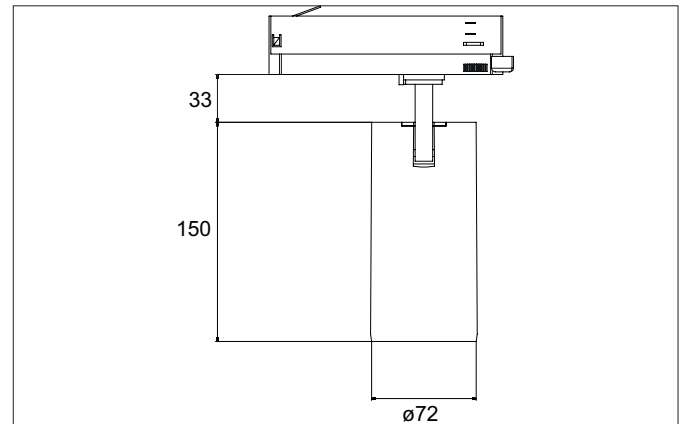

TRAXX MAXI LED track spotlight, on/off switchable

Article no. 88722164

Light.
For Generations.**Tender**

LED track spotlight, on/off switchable, Round. Luminaire diameter 70.0 mm, Weight 0.666 kg, with rotationssymmetrical, deep, wide distributed light intensity. Luminous flux 2.942 lm, Power 1 x 24 W, Light colour neutral white, Correlated color temperature (CCT) 4.000 K, Colour rendering index CRI > 90, Rated life time L80/B50 at 25 °C: 50.000 h, Housing material: Aluminium / Glass / Plastic, Colour: Silver structure, Permissible ambient temperature (ta): -20 °C - +25 °C, Protection class (EN 61140): II, Degree of protection (DIN EN 60529): IP20, .With electronic driver, on/off switchable.

Article data	
Article no.	88722164
GTIN	4251433976660
Series name	TRAXX MAXI
Short description	LED track spotlight, on/off switchable
Material	Aluminium / Glass / Plastic
Colour	Silver
Type of surface	Structure
Shape	Round
Outer diameter	70 mm
Weight	0.666 kg

TRAXX MAXI LED track spotlight, on/off switchable

Article no. 88722164

Light.
For Generations.

Lighting technology	
Colour temperature	4.000 K
Light colour	White
Luminous flux	2,942 lm
System efficiency	123 lm/W
Colour rendering	CRI > 90
Reflector	High-gloss
Beam angle	20°
Light sharing	Symmetric
Adjustable color temperature	No

Packing data	
Gross weight	0.796 kg
Length of packaging	290 mm
Packaging width	115 mm
Packaging height	165 mm
Disposal at end of life	This product must not be disposed of with household waste. You are obliged, to dispose of such electrical waste separately. By disposing of electrical waste and other old or defective electronics separately, you support recycling or other forms of re-use. In that way you help to take care and to avoid that harmful substances get into the environment.