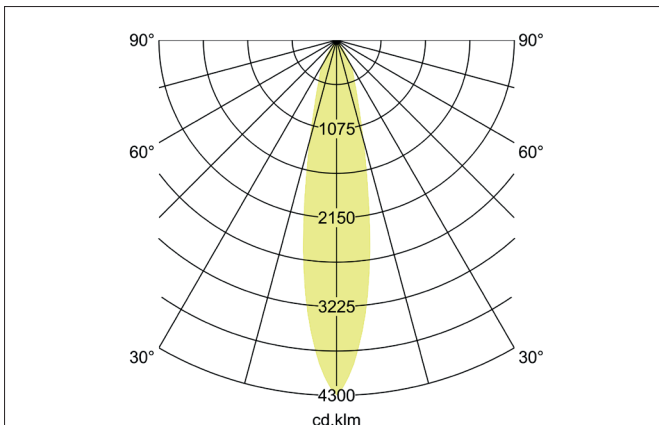

TRAXX MAXI LED track spotlight, on/off switchable

Article no. 88722164

Light.
For Generations.**Tender**

LED track spotlight, on/off switchable, Round. Luminaire diameter 70.0 mm, Weight 0.666 kg, with rotationssymmetrical, deep, wide distributed light intensity. Luminous flux 2.942 lm, Power 1 x 24 W, Light colour neutral white, Correlated color temperature (CCT) 4.000 K, Colour rendering index CRI > 90, Rated life time L80/B50 at 25 °C: 50.000 h, Housing material: Aluminium / Glass / Plastic, Colour: Silver structure, Permissible ambient temperature (ta): -20 °C - +25 °C, Protection class (EN 61140): II, Degree of protection (DIN EN 60529): IP20, .With electronic driver, on/off switchable.

Article data	
Article no.	88722164
GTIN	4251433976660
Series name	TRAXX MAXI
Short description	LED track spotlight, on/off switchable
Material	Aluminium / Glass / Plastic
Colour	Silver
Type of surface	Structure
Shape	Round
Outer diameter	70 mm
Weight	0.666 kg

TRAXX MAXI LED track spotlight, on/off switchable

Article no. 88722164

Light.
For Generations.

Lighting technology	
Colour temperature	4.000 K
Light colour	White
Luminous flux	2,942 lm
System efficiency	123 lm/W
Colour rendering	CRI > 90
Reflector	High-gloss
Beam angle	20°
Light sharing	Symmetric
Adjustable color temperature	No