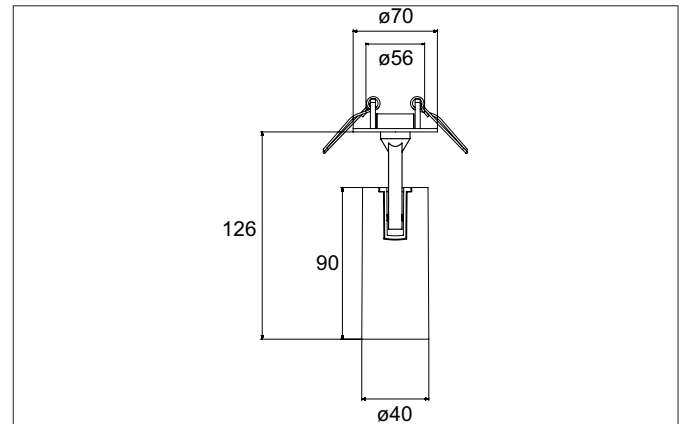

TRAXX MICRO LED semi-recessed spotlight, DALI
Article no. 88773164DA

Light.
For Generations.

Tender

LED semi-recessed spotlight, DALI, Round. Ceiling cut-out \varnothing 56 mm, Installation depth 50 mm, with rotationssymmetrical, deep, wide distributed light intensity. optimal light distribution due to a glass transparent cover. Luminous flux 1.365 lm, Power 1 x 11 W, Light colour neutral white, Correlated color temprature (CCT) 4.000 K, Colour rendering index CRI > 90, Rated life time L80/B50 at 25 °C: 50.000 h, Housing material: Aluminium, Colour: Silver structure, Permissible ambient temperature (ta): -20 °C - +25 °C, Protection class (EN 61140): II, Degree of protection (DIN EN 60529): IP20, .With electronic driver, DALI dimmable.

Article data	
Article no.	88773164DA
GTIN	4251433984573
Series name	TRAXX MICRO
Short description	LED semi-recessed spotlight, DALI
Material	Aluminium
Colour	Silver
Type of surface	Structure
Shape	Round
Built-in diameter	56 mm
Installation depth	50 mm
Weight	N.N.

TRAXX MICRO LED semi-recessed spotlight, DALI

Article no. 88773164DA

Light.
For Generations.

Lighting technology	
Colour temperature	4.000 K
Light colour	White
Light output	Direct
Luminous flux	1,365 lm
System efficiency	124 lm/W
Colour rendering	CRI > 90
Reflector	High-gloss
Beam angle	30°
Light sharing	Symmetric

Packing data	
Gross weight	0.41 kg
Length of packaging	225 mm
Packaging width	105 mm
Packaging height	105 mm
Disposal at end of life	This product must not be disposed of with household waste. You are obliged, to dispose of such electrical waste separately. By disposing of electrical waste and other old or defective electronics separately, you support recycling or other forms of re-use. In that way you help to take care and to avoid that harmful substances get into the environment.