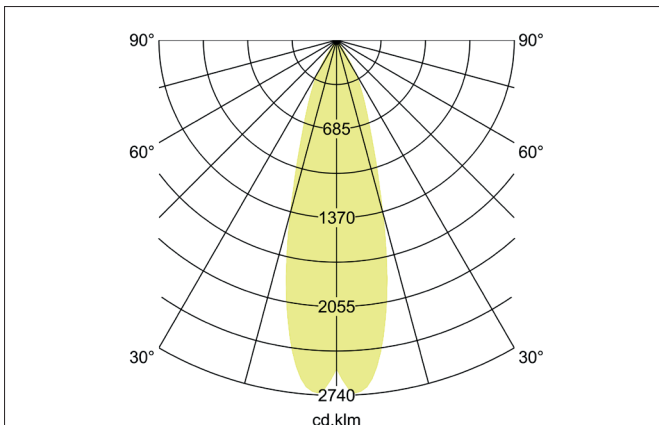

TRAXX MICRO LED semi-recessed spotlight, DALI
Article no. 88773164DA

Light.
For Generations.

Tender

LED semi-recessed spotlight, DALI, Round. Ceiling cut-out \varnothing 56 mm, Installation depth 50 mm, with rotationssymmetrical, deep, wide distributed light intensity. optimal light distribution due to a glass transparent cover. Luminous flux 1.365 lm, Power 1 x 11 W, Light colour neutral white, Correlated color temprature (CCT) 4.000 K, Colour rendering index CRI > 90, Rated life time L80/B50 at 25 °C: 50.000 h, Housing material: Aluminium, Colour: Silver structure, Permissible ambient temperature (ta): -20 °C - +25 °C, Protection class (EN 61140): II, Degree of protection (DIN EN 60529): IP20, .With electronic driver, DALI dimmable.

Article data	
Article no.	88773164DA
GTIN	4251433984573
Series name	TRAXX MICRO
Short description	LED semi-recessed spotlight, DALI
Material	Aluminium
Colour	Silver
Type of surface	Structure
Shape	Round
Built-in diameter	56 mm
Installation depth	50 mm
Weight	N.N.

TRAXX MICRO LED semi-recessed spotlight, DALI

Article no. 88773164DA

Light.
For Generations.

Lighting technology	
Colour temperature	4.000 K
Light colour	White
Light output	Direct
Luminous flux	1,365 lm
System efficiency	124 lm/W
Colour rendering	CRI > 90
Reflector	High-gloss
Beam angle	30°
Light sharing	Symmetric