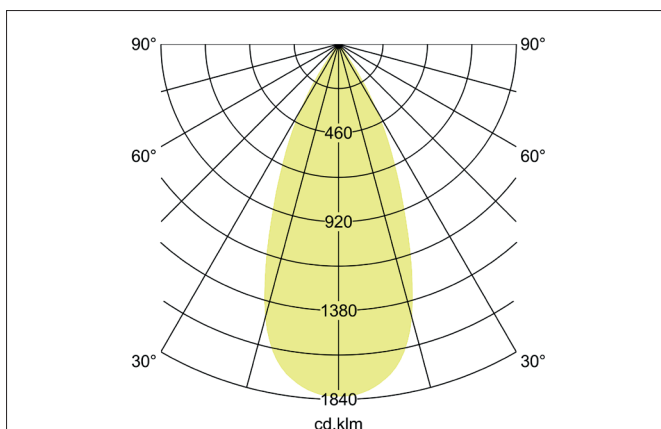

#### Tender

LED semi-recessed spotlight, DALI, Round. Ceiling cut-out  $\varnothing$  68 mm, Installation depth 50 mm, Weight 0,250 kg, with rotationssymmetrical, deep, wide distributed light intensity. optimal light distribution due to a glass transparent cover. Luminous flux 3.098 lm, Power 1 x 24 W, Light colour neutral white, Correlated color temperature (CCT) 4.000 K, Colour rendering index CRI > 90, Rated life time L80/B50 at 25 °C: 50.000 h, Housing material: Aluminium, Colour: Silver structure, Permissible ambient temperature (ta): -20 °C - +25 °C, Protection class (EN 61140): II, Degree of protection (DIN EN 60529): IP20, .With electronic driver, DALI dimmable.