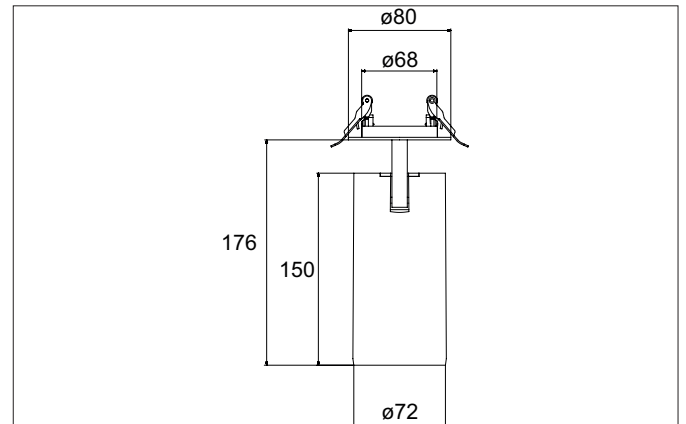

#### Tender

LED semi-recessed spotlight, DALI, Round. Ceiling cut-out  $\varnothing$  68 mm, Installation depth 50 mm, Weight 0,250 kg, with rotationssymmetrical, deep, wide distributed light intensity. optimal light distribution due to a glass transparent cover. Luminous flux 3.098 lm, Power 1 x 24 W, Light colour neutral white, Correlated color temperature (CCT) 4.000 K, Colour rendering index CRI > 90, Rated life time L80/B50 at 25 °C: 50.000 h, Housing material: Aluminium, Colour: Silver structure, Permissible ambient temperature (ta): -20 °C - +25 °C, Protection class (EN 61140): II, Degree of protection (DIN EN 60529): IP20, .With electronic driver, DALI dimmable.

Article data	
Article no.	88804164DA
GTIN	4251433984610
Series name	TRAXX MAXI
Short description	LED semi-recessed spotlight, DALI
Material	Aluminium
Colour	Silver
Type of surface	Structure
Shape	Round
Built-in diameter	68 mm
Installation depth	50 mm
Weight	0.250 kg

**TRAXX MAXI LED semi-recessed spotlight, DALI**

Article no. 88804164DA

Light.  
For Generations.

Lighting technology	
Colour temperature	4.000 K
Light colour	White
Light output	Direct
Luminous flux	3,098 lm
System efficiency	129 lm/W
Colour rendering	CRI > 90
Reflector	High-gloss
Beam angle	40°
Light sharing	Symmetric
Adjustable color temperature	No

Packing data	
Gross weight	0.86 kg
Length of packaging	71 mm
Packaging width	71 mm
Packaging height	220 mm
Disposal at end of life	This product must not be disposed of with household waste. You are obliged, to dispose of such electrical waste separately. By disposing of electrical waste and other old or defective electronics separately, you support recycling or other forms of re-use. In that way you help to take care and to avoid that harmful substances get into the environment.