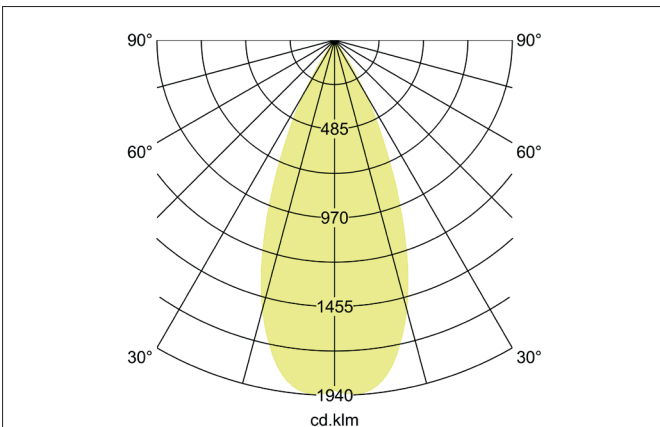

TRAXX MICRO LED recessed spotlight, on/off switchable
 Article no. 88734164

Light.
 For Generations.

Tender

LED recessed spotlight, on/off switchable, Round. Ceiling cut-out Ø 80 mm, Installation depth 112 mm, Weight 0,525 kg, with rotations-symmetrical, deep, wide distributed light intensity. optimal light distribution due to a glass transparent cover. Luminous flux 1.093 lm, Power 1 x 9 W, Light colour neutral white, Correlated color temperature (CCT) 4.000 K, Colour rendering index CRI > 90, Rated life time L80/ B50 at 25 °C: 50.000 h, Housing material: Aluminium / Glass / Plastic, Colour: Silver structure, Permissible ambient temperature (ta): -20 °C - +25 °C, Protection class (EN 61140): II, Degree of protection (DIN EN 60529): IP20, .With electronic driver, on/off switchable.

Article data	
Article no.	88734164
GTIN	4251433972990
Series name	TRAXX MICRO
Short description	LED recessed spotlight, on/off switchable
Material	Aluminium / Glass / Plastic
Colour	Silver
Type of surface	Structure
Shape	Round
Built-in diameter	80 mm
Installation depth	112 mm
Weight	0.525 kg

TRAXX MICRO LED recessed spotlight, on/off switchable

Article no. 88734164

Light.
For Generations.

Lighting technology	
Colour temperature	4.000 K
Light colour	White
Light output	Direct
Luminous flux	1,093 lm
System efficiency	121 lm/W
Colour rendering	CRI > 90
Reflector	High-gloss
Beam angle	40°
Light sharing	Symmetric