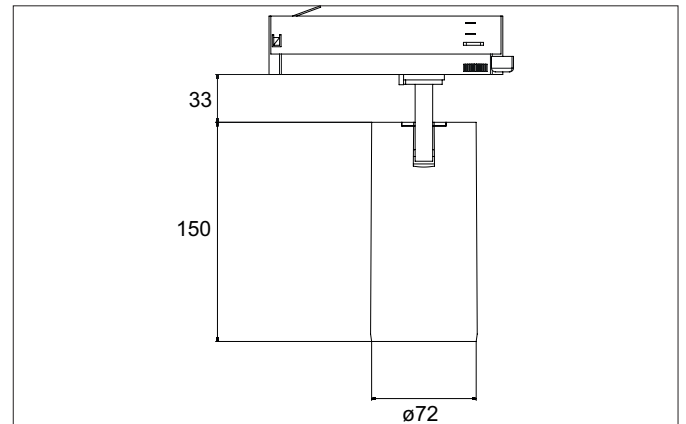

TRAXX MAXI LED track spotlight, on/off switchable

Article no. 88724164

Light.
For Generations.**Tender**

LED track spotlight, on/off switchable, Round. Luminaire diameter 70.0 mm, Weight 0.666 kg, with rotationssymmetrical, deep, wide distributed light intensity.. Luminous flux 3.056 lm, Power 1 x 24 W, Light colour neutral white, Correlated color temperature (CCT) 4.000 K, Colour rendering index CRI > 90, Rated life time L80/B50 at 25 °C: 50.000 h, Housing material: Aluminium / Glass / Plastic, Colour: Silver structure, Permissible ambient temperature (ta): -20 °C - +25 °C, Protection class (EN 61140): II, Degree of protection (DIN EN 60529): IP20. With electronic driver, on/off switchable.

Article data	
Article no.	88724164
GTIN	4251433976653
Series name	TRAXX MAXI
Short description	LED track spotlight, on/off switchable
Material	Aluminium / Glass / Plastic
Colour	Silver
Type of surface	Structure
Shape	Round
Outer diameter	70 mm
Weight	0.666 kg
Conformance	CE, UKCA

TRAXX MAXI LED track spotlight, on/off switchable

Article no. 88724164

Light.
For Generations.

Lighting technology	
Colour temperature	4.000 K
Light colour	White
Luminous flux	3,056 lm
System efficiency	127 lm/W
Colour rendering	CRI > 90
Reflector	High-gloss
Beam angle	40°
Light sharing	Symmetric
Adjustable color temperature	No

Packing data	
Gross weight	0.796 kg
Length of packaging	290 mm
Packaging width	115 mm
Packaging height	165 mm
Disposal at end of life	This product must not be disposed of with household waste. You are obliged, to dispose of such electrical waste separately. By disposing of electrical waste and other old or defective electronics separately, you support recycling or other forms of re-use. In that way you help to take care and to avoid that harmful substances get into the environment.