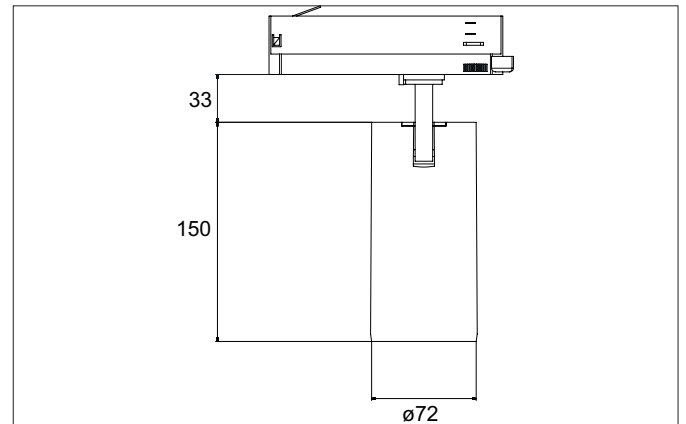

TRAXX MAXI LED track spotlight, on/off switchable
Article no. 88724164

Light.
For Generations.

Tender

LED track spotlight, on/off switchable, Round. Luminaire diameter 70.0 mm, Weight 0.666 kg, with rotationssymmetrical, deep, wide distributed light intensity. Luminous flux 3.056 lm, Power 1 x 24 W, Light colour neutral white, Correlated color temperature (CCT) 4.000 K, Colour rendering index CRI > 90, Rated life time L80/B50 at 25 °C: 50.000 h, Housing material: Aluminium / Glass / Plastic, Colour: Silver structure, Permissible ambient temperature (ta): -20 °C - +25 °C, Protection class (EN 61140): II, Degree of protection (DIN EN 60529): IP20, .With electronic driver, on/off switchable.

Article data	
Article no.	88724164
GTIN	4251433976653
Series name	TRAXX MAXI
Short description	LED track spotlight, on/off switchable
Material	Aluminium / Glass / Plastic
Colour	Silver
Type of surface	Structure
Shape	Round
Outer diameter	70 mm
Weight	0.666 kg

TRAXX MAXI LED track spotlight, on/off switchable

Article no. 88724164

Light.
For Generations.

Lighting technology	
Colour temperature	4.000 K
Light colour	White
Luminous flux	3,056 lm
System efficiency	127 lm/W
Colour rendering	CRI > 90
Reflector	High-gloss
Beam angle	40°
Light sharing	Symmetric
Adjustable color temperature	No

Packing data	
Gross weight	0.796 kg
Length of packaging	290 mm
Packaging width	115 mm
Packaging height	165 mm
Disposal at end of life	This product must not be disposed of with household waste. You are obliged, to dispose of such electrical waste separately. By disposing of electrical waste and other old or defective electronics separately, you support recycling or other forms of re-use. In that way you help to take care and to avoid that harmful substances get into the environment.