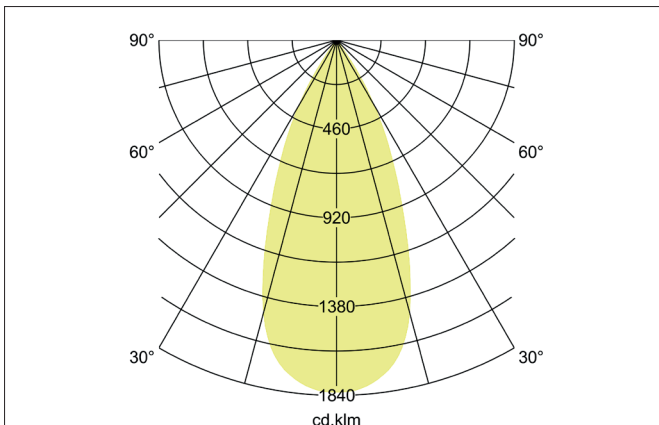

TRAXX MAXI LED track spotlight, on/off switchable
Article no. 88724164

Light.
For Generations.

Tender

LED track spotlight, on/off switchable, Round. Luminaire diameter 70.0 mm, Weight 0.666 kg, with rotationssymmetrical, deep, wide distributed light intensity. Luminous flux 3.056 lm, Power 1 x 24 W, Light colour neutral white, Correlated color temperature (CCT) 4.000 K, Colour rendering index CRI > 90, Rated life time L80/B50 at 25 °C: 50.000 h, Housing material: Aluminium / Glass / Plastic, Colour: Silver structure, Permissible ambient temperature (ta): -20 °C - +25 °C, Protection class (EN 61140): II, Degree of protection (DIN EN 60529): IP20, .With electronic driver, on/off switchable.

Article data	
Article no.	88724164
GTIN	4251433976653
Series name	TRAXX MAXI
Short description	LED track spotlight, on/off switchable
Material	Aluminium / Glass / Plastic
Colour	Silver
Type of surface	Structure
Shape	Round
Outer diameter	70 mm
Weight	0.666 kg

TRAXX MAXI LED track spotlight, on/off switchable

Article no. 88724164

Light.
For Generations.

Lighting technology	
Colour temperature	4.000 K
Light colour	White
Luminous flux	3,056 lm
System efficiency	127 lm/W
Colour rendering	CRI > 90
Reflector	High-gloss
Beam angle	40°
Light sharing	Symmetric
Adjustable color temperature	No