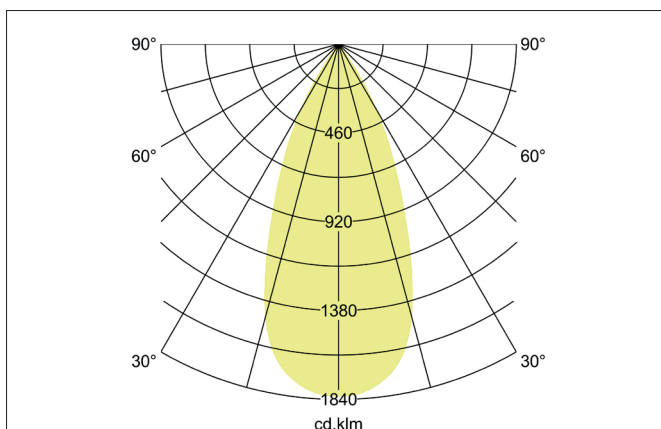

TRAXX MAXI LED track spotlight, on/off switchable

Article no. 88724164

Light.
For Generations.**Tender**

LED track spotlight, on/off switchable, Round. Luminaire diameter 70.0 mm, Weight 0.666 kg, with rotationssymmetrical, deep, wide distributed light intensity.. Luminous flux 3.056 lm, Power 1 x 24 W, Light colour neutral white, Correlated color temperature (CCT) 4.000 K, Colour rendering index CRI > 90, Rated life time L80/B50 at 25 °C: 50.000 h, Housing material: Aluminium / Glass / Plastic, Colour: Silver structure, Permissible ambient temperature (ta): -20 °C - +25 °C, Protection class (EN 61140): II, Degree of protection (DIN EN 60529): IP20. With electronic driver, on/off switchable.

Article data	
Article no.	88724164
GTIN	4251433976653
Series name	TRAXX MAXI
Short description	LED track spotlight, on/off switchable
Material	Aluminium / Glass / Plastic
Colour	Silver
Type of surface	Structure
Shape	Round
Outer diameter	70 mm
Weight	0.666 kg
Conformance	CE, UKCA

TRAXX MAXI LED track spotlight, on/off switchable

Article no. 88724164

Light.
For Generations.

Lighting technology	
Colour temperature	4.000 K
Light colour	White
Luminous flux	3,056 lm
System efficiency	127 lm/W
Colour rendering	CRI > 90
Reflector	High-gloss
Beam angle	40°
Light sharing	Symmetric
Adjustable color temperature	No