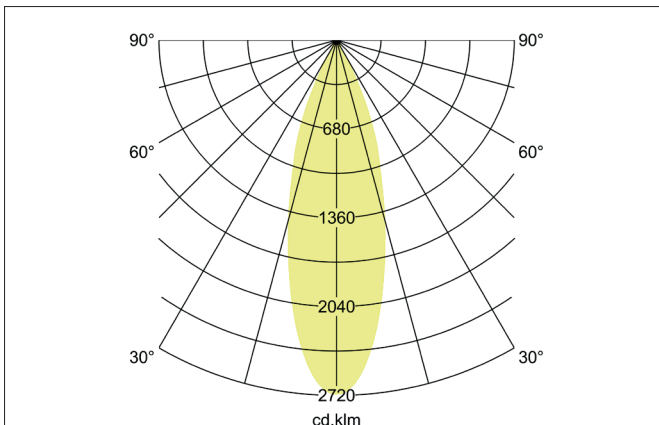

TRAXX MIDI LED track spotlight, on/off switchable
Article no. 88713164

Light.
For Generations.

Tender

LED track spotlight, on/off switchable, Round. Luminaire diameter 60.0 mm, Weight 0.606 kg, with rotationssymmetrical, deep, wide distributed light intensity. Luminous flux 2.537 lm, Power 1 x 21 W, Light colour neutral white, Correlated color temperature (CCT) 4.000 K, Colour rendering index CRI > 90, Rated life time L80/B50 at 25 °C: 50.000 h, Housing material: Aluminium / Glass / Plastic, Colour: Silver structure, Permissible ambient temperature (ta): -20 °C - +25 °C, Protection class (EN 61140): II, Degree of protection (DIN EN 60529): IP20, .With electronic driver, on/off switchable.

Article data	
Article no.	88713164
GTIN	4251433976646
Series name	TRAXX MIDI
Short description	LED track spotlight, on/off switchable
Material	Aluminium / Glass / Plastic
Colour	Silver
Type of surface	Structure
Shape	Round
Outer diameter	60 mm
Weight	0.606 kg