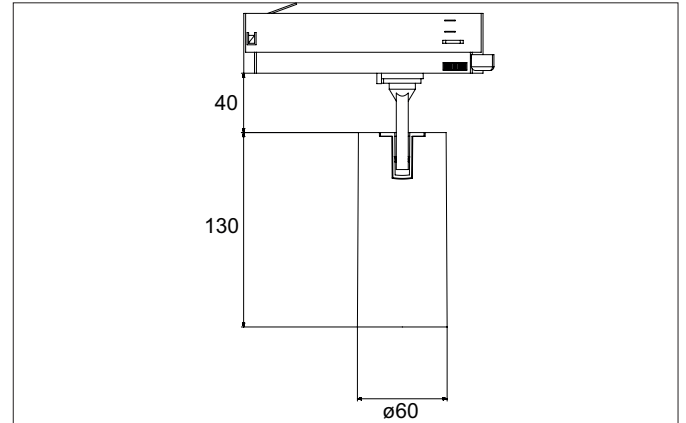

TRAXX MIDI LED track spotlight, on/off switchable
Article no. 88713164

Light.
For Generations.

Tender

LED track spotlight, on/off switchable, Round. Luminaire diameter 60.0 mm, Weight 0.606 kg, with rotationssymmetrical, deep, wide distributed light intensity. Luminous flux 2.537 lm, Power 1 x 21 W, Light colour neutral white, Correlated color temperature (CCT) 4.000 K, Colour rendering index CRI > 90, Rated life time L80/B50 at 25 °C: 50.000 h, Housing material: Aluminium / Glass / Plastic, Colour: Silver structure, Permissible ambient temperature (ta): -20 °C - +25 °C, Protection class (EN 61140): II, Degree of protection (DIN EN 60529): IP20, .With electronic driver, on/off switchable.

Article data	
Article no.	88713164
GTIN	4251433976646
Series name	TRAXX MIDI
Short description	LED track spotlight, on/off switchable
Material	Aluminium / Glass / Plastic
Colour	Silver
Type of surface	Structure
Shape	Round
Outer diameter	60 mm
Weight	0.606 kg

Mounting technology	
Mounting method	Surface mounting
Place of installation	Ceiling-mounted
Adjustability	Rotatable and adjustable head
Swivel angle	90°
Rotation angle	350°
Head adjustable angle	90°
Suitable for through-wiring	No

Packing data	
Gross weight	0.669 kg
Length of packaging	175 mm
Packaging width	175 mm
Packaging height	115 mm
Disposal at end of life	This product must not be disposed of with household waste. You are obliged, to dispose of such electrical waste separately. By disposing of electrical waste and other old or defective electronics separately, you support recycling or other forms of re-use. In that way you help to take care and to avoid that harmful substances get into the environment.