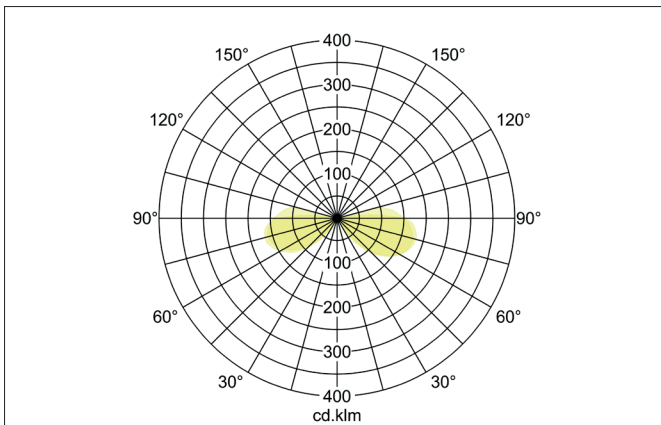

**DRONA LED wall surface mounted luminaire, IP54**

Article no. 10034693

**Tender**

Square LED surface-mounted wall light, IP54, switchable, luminaire length 135 mm, luminaire width 135 mm, height 48 mm, weight 0.611 kg, with rotationally symmetrical narrow-wide beam light distribution. Opal plastic cover, rated luminous flux 665 lm, rated wattage 1 x 9 W, warm white light color, most similar color temperature (CCT) 3,000 K, general color rendering index CRI > 80, housing material: aluminum / plastic, color: silver, permissible ambient temperature (ta): -20 °C - +25 °C, protection class (EN 61140): I, degree of protection (DIN EN 60529): IP54. With electronic control gear, switchable.

Article data	
Article no.	10034693
GTIN	4250047720737
Series name	DRONA
Short description	LED wall surface mounted luminaire, IP54
Material	Aluminium / Plastic
Colour	Silver
Type of surface	Matt
Shape	Square
Length	135 mm
Width	135 mm
Height	48 mm
Scope of delivery	Incl. converter for connection to the 230-V mains voltage
Weight	0.611 kg
Conformance	CE, UKCA

**DRONA LED wall surface mounted luminaire, IP54**

Article no. 10034693

Lighting technology	
Colour temperature	3.000 K
Light colour	White
Light output	Direct/Indirect
Luminous flux	665 lm
System efficiency	74 lm/W
Colour rendering	CRI > 80
Reflector	Without
Beam angle	120°
Light sharing	Symmetric
Adjustable color temperature	No