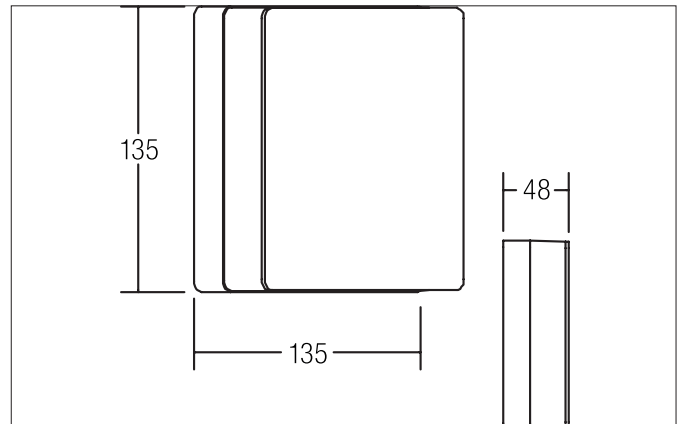

**DRONA LED wall surface mounted luminaire, IP54**

Article no. 10034693

**Tender**

Square LED surface-mounted wall light, IP54, switchable, luminaire length 135 mm, luminaire width 135 mm, height 48 mm, weight 0.611 kg, with rotationally symmetrical narrow-wide beam light distribution. Opal plastic cover, rated luminous flux 665 lm, rated wattage 1 x 9 W, warm white light color, most similar color temperature (CCT) 3,000 K, general color rendering index CRI > 80, housing material: aluminum / plastic, color: silver, permissible ambient temperature (ta): -20 °C - +25 °C, protection class (EN 61140): I, degree of protection (DIN EN 60529): IP54. With electronic control gear, switchable.

Article data	
Article no.	10034693
GTIN	4250047720737
Series name	DRONA
Short description	LED wall surface mounted luminaire, IP54
Material	Aluminium / Plastic
Colour	Silver
Type of surface	Matt
Shape	Square
Length	135 mm
Width	135 mm
Height	48 mm
Scope of delivery	Incl. converter for connection to the 230-V mains voltage
Weight	0.611 kg
Conformance	CE, UKCA

Mounting technology	
Mounting method	Surface mounting
Place of installation	Wall-mounted
Adjustability	Not adjustable
Material cover	Plastic, opal
Suitable for through-wiring	No

Packing data	
Gross weight	0.682 kg
Length of packaging	140 mm
Packaging width	65 mm
Packaging height	140 mm
Disposal at end of life	This product must not be disposed of with household waste. You are obliged, to dispose of such electrical waste separately. By disposing of electrical waste and other old or defective electronics separately, you support recycling or other forms of re-use. In that way you help to take care and to avoid that harmful substances get into the environment.