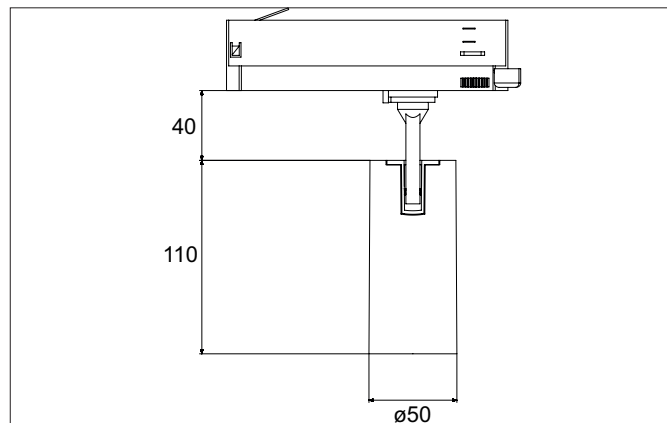

**TRAXX MINI LED track spotlight, on/off switchable**

Article no. 88704164

Light.  
For Generations.**Tender**

LED track spotlight, on/off switchable, Round. Luminaire diameter 50.0 mm, Weight 0.378 kg, with rotationssymmetrical, deep, wide distributed light intensity.. Luminous flux 1.745 lm, Power 1 x 14,5 W, Light colour neutral white, Correlated color temperature (CCT) 4.000 K, Colour rendering index CRI > 90, Rated life time L80/B50 at 25 °C: 50.000 h, Housing material: Aluminium / Glass / Plastic, Colour: Silver structure, Permissible ambient temperature (ta): -20 °C - +25 °C, Protection class (EN 61140): II, Degree of protection (DIN EN 60529): IP20. With electronic driver, on/off switchable.

Article data	
Article no.	88704164
GTIN	4251433976493
Series name	TRAXX MINI
Short description	LED track spotlight, on/off switchable
Material	Aluminium / Glass / Plastic
Colour	Silver
Type of surface	Structure
Shape	Round
Outer diameter	50 mm
Weight	0.378 kg
Conformance	CE, UKCA

**TRAXX MINI LED track spotlight, on/off switchable**

Article no. 88704164

Light.  
For Generations.

Lighting technology	
Colour temperature	4.000 K
Light colour	White
Luminous flux	1,745 lm
System efficiency	120 lm/W
Colour rendering	CRI > 90
Reflector	High-gloss
Beam angle	40°
Light sharing	Symmetric
Adjustable color temperature	No

Packing data	
Gross weight	0.455 kg
Length of packaging	170 mm
Packaging width	170 mm
Packaging height	110 mm
Disposal at end of life	This product must not be disposed of with household waste. You are obliged, to dispose of such electrical waste separately. By disposing of electrical waste and other old or defective electronics separately, you support recycling or other forms of re-use. In that way you help to take care and to avoid that harmful substances get into the environment.