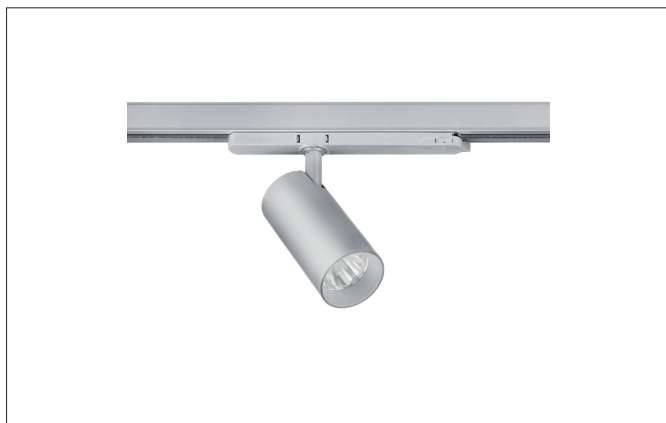

**TRAXX MINI LED track spotlight, on/off switchable**

Article no. 88704164

Light.  
For Generations.**Tender**

LED track spotlight, on/off switchable, Round. Luminaire diameter 50.0 mm, Weight 0.378 kg, with rotationssymmetrical, deep, wide distributed light intensity.. Luminous flux 1.745 lm, Power 1 x 14,5 W, Light colour neutral white, Correlated color temperature (CCT) 4.000 K, Colour rendering index CRI > 90, Rated life time L80/B50 at 25 °C: 50.000 h, Housing material: Aluminium / Glass / Plastic, Colour: Silver structure, Permissible ambient temperature (ta): -20 °C - +25 °C, Protection class (EN 61140): II, Degree of protection (DIN EN 60529): IP20. With electronic driver, on/off switchable.

Article data	
Article no.	88704164
GTIN	4251433976493
Series name	TRAXX MINI
Short description	LED track spotlight, on/off switchable
Material	Aluminium / Glass / Plastic
Colour	Silver
Type of surface	Structure
Shape	Round
Outer diameter	50 mm
Weight	0.378 kg
Conformance	CE, UKCA

**TRAXX MINI LED track spotlight, on/off switchable**

Article no. 88704164

Light.  
For Generations.

Lighting technology	
Colour temperature	4.000 K
Light colour	White
Luminous flux	1,745 lm
System efficiency	120 lm/W
Colour rendering	CRI > 90
Reflector	High-gloss
Beam angle	40°
Light sharing	Symmetric
Adjustable color temperature	No

Mounting technology	
Mounting method	Surface mounting
Place of installation	Ceiling-mounted
Adjustability	Rotatable and adjustable head
Swivel angle	90°
Rotation angle	350°
Head adjustable angle	90°
Suitable for through-wiring	No