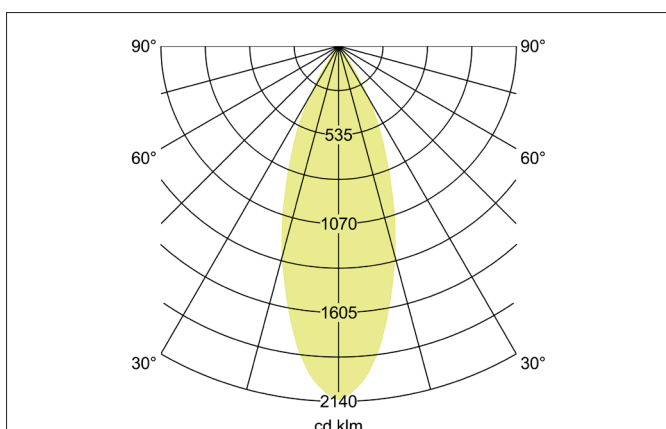

**TRAXX MINI LED track spotlight, on/off switchable**

Article no. 88704164

Light.  
For Generations.**Tender**

LED track spotlight, on/off switchable, Round. Luminaire diameter 50.0 mm, Weight 0.378 kg, with rotationssymmetrical, deep, wide distributed light intensity.. Luminous flux 1.745 lm, Power 1 x 14,5 W, Light colour neutral white, Correlated color temperature (CCT) 4.000 K, Colour rendering index CRI > 90, Rated life time L80/B50 at 25 °C: 50.000 h, Housing material: Aluminium / Glass / Plastic, Colour: Silver structure, Permissible ambient temperature (ta): -20 °C - +25 °C, Protection class (EN 61140): II, Degree of protection (DIN EN 60529): IP20. With electronic driver, on/off switchable.

Article data	
Article no.	88704164
GTIN	4251433976493
Series name	TRAXX MINI
Short description	LED track spotlight, on/off switchable
Material	Aluminium / Glass / Plastic
Colour	Silver
Type of surface	Structure
Shape	Round
Outer diameter	50 mm
Weight	0.378 kg
Conformance	CE, UKCA

**TRAXX MINI LED track spotlight, on/off switchable**

Article no. 88704164

Light.  
For Generations.

Lighting technology	
Colour temperature	4.000 K
Light colour	White
Luminous flux	1,745 lm
System efficiency	120 lm/W
Colour rendering	CRI > 90
Reflector	High-gloss
Beam angle	40°
Light sharing	Symmetric
Adjustable color temperature	No