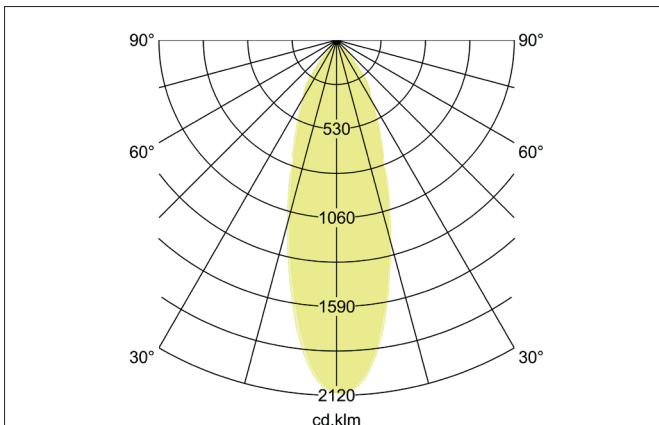

BB25 LED recessed spot set, IP65, DALI dimmable incl. connection**box**

Article no. 41488183

Light.
For Generations.**Tender**

LED recessed spot set, IP65, DALI dimmable incl. connection box, Square. Toolless ceiling installation by installation springs. Ceiling cut-out Ø 68 mm, Installation depth 55 mm, Length 85 mm, Width 85 mm, Weight 0,306 kg, Reflector silver with rotationssymmetrical, deep, wide distributed light intensity. Cover plastic, transparent. Luminous flux 620 lm, Power 1 x 7 W, System Efficiency 89 lm/W, Light colour warm white, Correlated color temperature (CCT) 3.000 K, Colour rendering index CRI > 80, Rated life time L70/B50 at 25 °C: 30.000 h, Rated life time L80/B20 at 25 °C: 50.000 h, Housing material: Aluminium / Plastic, Colour: Black structure, Permissible ambient temperature (ta): -20 °C - +25 °C, Protection class (EN 61140): II, Degree of protection (DIN EN 60529): IP65. With electronic driver, DALI-2 dimmable.

BB25 LED recessed spot set, IP65, DALI dimmable incl. connection**box**

Article no. 41488183

Light.
For Generations.

Article data	
Article no.	41488183
GTIN	4251433948346
Series name	BB25
Short description	LED recessed spot set, IP65, DALI dimmable incl. connection box
Material	Aluminium / Plastic
Colour	Black
Type of surface	Structure
Shape	Square
Built-in diameter	68 mm
Installation depth	55 mm
Length	85 mm
Width	85 mm
Height	4 mm
Scope of delivery	incl. connection box, 5-pole
Weight	0.306 kg
Conformance	CE, UKCA

Lighting technology	
Colour temperature	3.000 K
Light colour	White
Light output	Direct
Luminous flux	620 lm
System efficiency	89 lm/W
Colour rendering	CRI > 80
Reflector	Faceted
Reflector colour	silver
Beam angle	36°
Light sharing	Symmetric
Adjustable color temperature	No