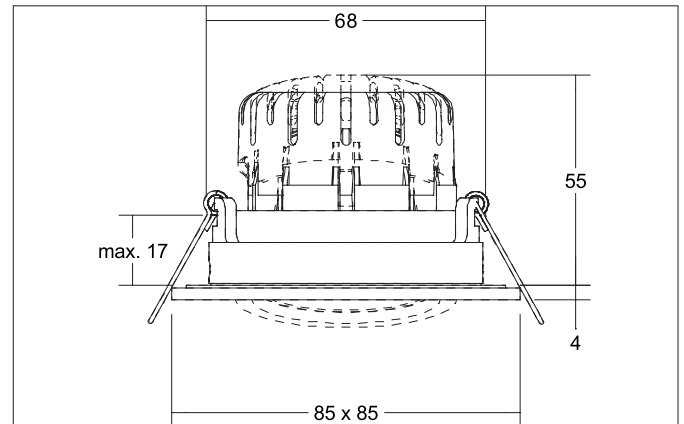

BB25 LED recessed spot set, IP65, DALI dimmable incl. connection**box**

Article no. 41488183

Light.
For Generations.**Tender**

LED recessed spot set, IP65, DALI dimmable incl. connection box, Square. Toolless ceiling installation by installation springs. Ceiling cut-out Ø 68 mm, Installation depth 55 mm, Length 85 mm, Width 85 mm, Weight 0,306 kg, Reflector silver with rotationssymmetrical, deep, wide distributed light intensity. Cover plastic, transparent. Luminous flux 620 lm, Power 1 x 7 W, System Efficiency 89 lm/W, Light colour warm white, Correlated color temperature (CCT) 3.000 K, Colour rendering index CRI > 80, Rated life time L70/B50 at 25 °C: 30.000 h, Rated life time L80/B20 at 25 °C: 50.000 h, Housing material: Aluminium / Plastic, Colour: Black structure, Permissible ambient temperature (ta): -20 °C - +25 °C, Protection class (EN 61140): II, Degree of protection (DIN EN 60529): IP65. With electronic driver, DALI-2 dimmable.

BB25 LED recessed spot set, IP65, DALI dimmable incl. connection**box**

Article no. 41488183

Light.
For Generations.

Article data	
Article no.	41488183
GTIN	4251433948346
Series name	BB25
Short description	LED recessed spot set, IP65, DALI dimmable incl. connection box
Material	Aluminium / Plastic
Colour	Black
Type of surface	Structure
Shape	Square
Built-in diameter	68 mm
Installation depth	55 mm
Length	85 mm
Width	85 mm
Height	4 mm
Scope of delivery	incl. connection box, 5-pole
Weight	0.306 kg
Conformance	CE, UKCA

Lighting technology	
Colour temperature	3.000 K
Light colour	White
Light output	Direct
Luminous flux	620 lm
System efficiency	89 lm/W
Colour rendering	CRI > 80
Reflector	Faceted
Reflector colour	silver
Beam angle	36°
Light sharing	Symmetric
Adjustable color temperature	No