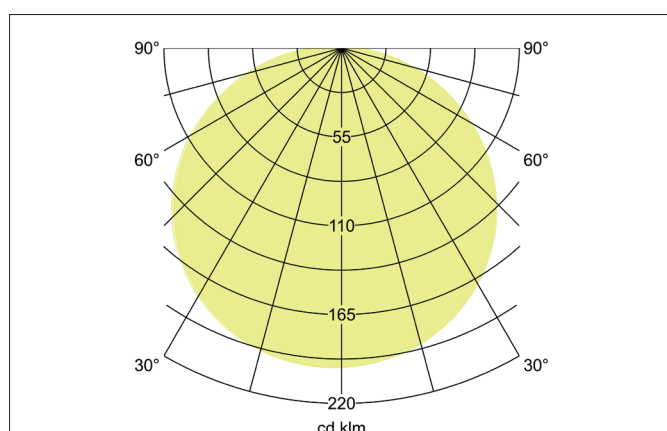

SOFT TUBE Pendant luminaire, 780 mm

Article no. 58268282

Light.
For Generations.**Tender**

Pendant luminaire, 780 mm, chrome / shade brown grey, Round. Surface mounting, Ceiling-mounted. Fabric pendant luminaire in cylindrical shape. Polycarbonate foil diffuser. Shade material: chintz, pendant length: 1500 mm. For more available shade variants and special solutions you can download a PDF file for each product online from our website. Luminous flux measured with 5 x 10 W LED retrofit lamp (not included). Lamp holder: E27, Mounting method: Surface mounting, Place of installation: Ceiling-mounted, Degree of protection: according to DIN EN 60529 IP20, Protection class: (EN 61140) I, Voltage: 230V AC 50Hz, Power: 60 W, Amount of light sources / fittings: 5 Qty, Luminous flux : 3.040 lm, Control: Other.

Article data	
Article no.	58268282
GTIN	4251433947752
Series name	SOFT TUBE
Short description	Pendant luminaire, 780 mm
Material	Steel
Colour	Chrome
Shape	Round
Outer diameter	780 mm
Hight	180 mm
Shade colour	Brown gray
Shade material	Chintz
Chintz colour code	66.8003.82
Weight	2.046 kg