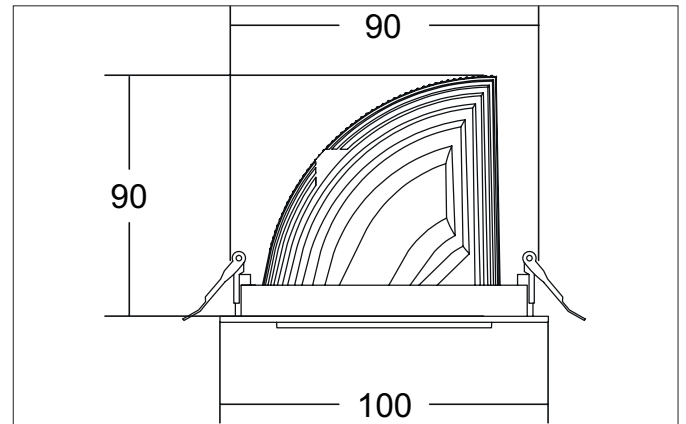

**ARTEMIS MICRO LED recessed spotlight, on/off switchable**

Article no. 88242164

Light.  
For Generations.

**Tender**

LED recessed spotlight, on/off switchable, Round. Ceiling cut-out Ø 90 mm, Installation depth 90 mm, Outer diameter 100 mm, Weight 0,400 kg, with rotationssymmetrical, deep, wide distributed light intensity. optimal light distribution due to a glass transparent cover. Luminous flux 1.800 lm, Power 1 x 15 W, Light colour neutral white, Correlated color temperature (CCT) 4.000 K, Colour rendering index CRI > 90, Housing material: Aluminium, Colour: Silver structure, Permissible ambient temperature (ta): -20 °C - +25 °C, Protection class (EN 61140): II, Degree of protection (DIN EN 60529): IP20, .With electronic driver, on/off switchable.

Article data	
Article no.	88242164
GTIN	4251433973270
Series name	ARTEMIS MICRO
Short description	LED recessed spotlight, on/off switchable
Material	Aluminium
Colour	Silver
Type of surface	Structure
Shape	Round
Outer diameter	100 mm
Built-in diameter	90 mm
Installation depth	90 mm
Weight	0.400 kg

Mounting technology	
Mounting method	Recessed mounting
Place of installation	Ceiling-mounted
Adjustability	Rotatable and adjustable head
Swivel angle	90°
Rotation angle	350°
Head adjustable angle	90°
Further references	No cover with thermal insulation material
Material cover	Glass transparent
Suitable for through-wiring	No