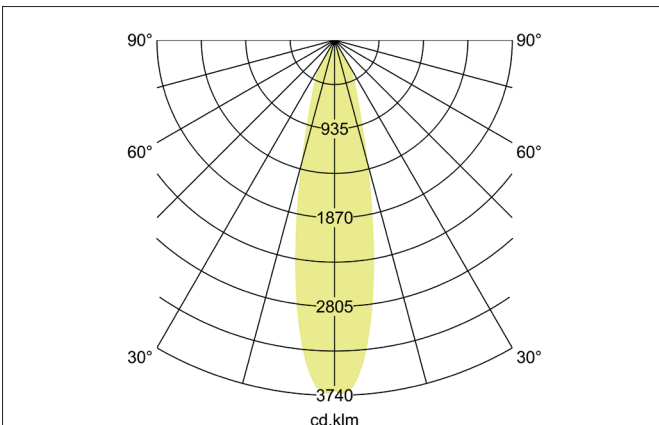

**ARTEMIS MICRO LED recessed spotlight, on/off switchable**

Article no. 88242164

Light.  
For Generations.

**Tender**

LED recessed spotlight, on/off switchable, Round. Ceiling cut-out Ø 90 mm, Installation depth 90 mm, Outer diameter 100 mm, Weight 0,400 kg, with rotationssymmetrical, deep, wide distributed light intensity. optimal light distribution due to a glass transparent cover. Luminous flux 1.800 lm, Power 1 x 15 W, Light colour neutral white, Correlated color temperature (CCT) 4.000 K, Colour rendering index CRI > 90, Housing material: Aluminium, Colour: Silver structure, Permissible ambient temperature (ta): -20 °C - +25 °C, Protection class (EN 61140): II, Degree of protection (DIN EN 60529): IP20, .With electronic driver, on/off switchable.

Article data	
Article no.	88242164
GTIN	4251433973270
Series name	ARTEMIS MICRO
Short description	LED recessed spotlight, on/off switchable
Material	Aluminium
Colour	Silver
Type of surface	Structure
Shape	Round
Outer diameter	100 mm
Built-in diameter	90 mm
Installation depth	90 mm
Weight	0.400 kg