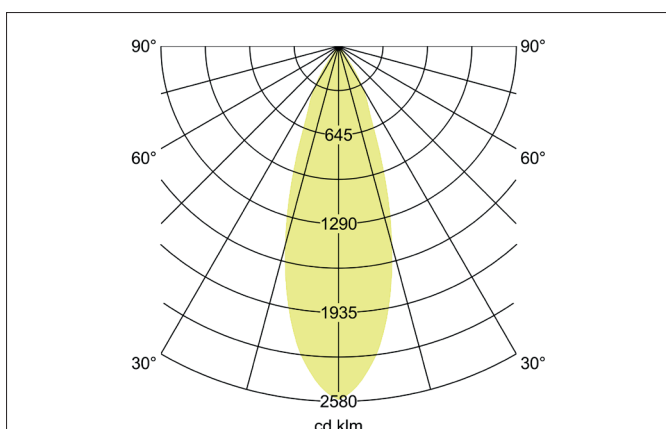

**TRAXX MAXI LED track spotlight, on/off switchable**

Article no. 88723164

Light.  
For Generations.**Tender**

LED track spotlight, on/off switchable, Round. Luminaire diameter 70.0 mm, Weight 0.666 kg, with rotationssymmetrical, deep, wide distributed light intensity. Luminous flux 2.888 lm, Power 1 x 24 W, Light colour neutral white, Correlated color temperature (CCT) 4.000 K, Colour rendering index CRI > 90, Rated life time L80/B50 at 25 °C: 50.000 h, Housing material: Aluminium / Glass / Plastic, Colour: Silver structure, Permissible ambient temperature (ta): -20 °C - +25 °C, Protection class (EN 61140): II, Degree of protection (DIN EN 60529): IP20, .With electronic driver, on/off switchable.

Article data	
Article no.	88723164
GTIN	4251433976622
Series name	TRAXX MAXI
Short description	LED track spotlight, on/off switchable
Material	Aluminium / Glass / Plastic
Colour	Silver
Type of surface	Structure
Shape	Round
Outer diameter	70 mm
Weight	0.666 kg

**TRAXX MAXI LED track spotlight, on/off switchable**

Article no. 88723164

Light.  
For Generations.

Lighting technology	
Colour temperature	4.000 K
Light colour	White
Luminous flux	2,888 lm
System efficiency	120 lm/W
Colour rendering	CRI > 90
Reflector	High-gloss
Beam angle	30°
Light sharing	Symmetric
Adjustable color temperature	No