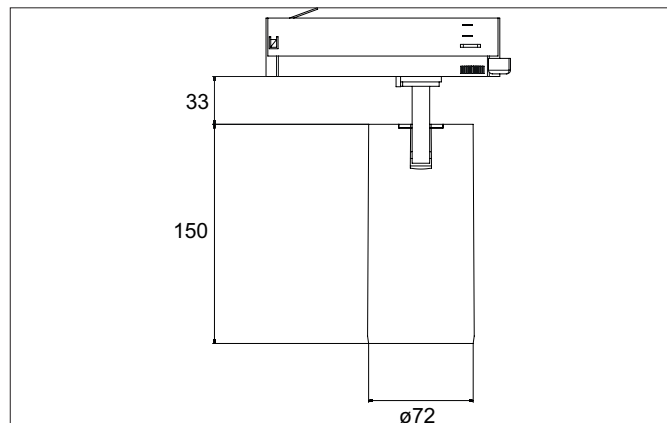

**TRAXX MAXI LED track spotlight, on/off switchable**

Article no. 88723164

Light.  
For Generations.**Tender**

LED track spotlight, on/off switchable, Round. Luminaire diameter 70.0 mm, Weight 0.666 kg, with rotationssymmetrical, deep, wide distributed light intensity. Luminous flux 2.888 lm, Power 1 x 24 W, Light colour neutral white, Correlated color temperature (CCT) 4.000 K, Colour rendering index CRI > 90, Rated life time L80/B50 at 25 °C: 50.000 h, Housing material: Aluminium / Glass / Plastic, Colour: Silver structure, Permissible ambient temperature (ta): -20 °C - +25 °C, Protection class (EN 61140): II, Degree of protection (DIN EN 60529): IP20, .With electronic driver, on/off switchable.

Article data	
Article no.	88723164
GTIN	4251433976622
Series name	TRAXX MAXI
Short description	LED track spotlight, on/off switchable
Material	Aluminium / Glass / Plastic
Colour	Silver
Type of surface	Structure
Shape	Round
Outer diameter	70 mm
Weight	0.666 kg

**TRAXX MAXI LED track spotlight, on/off switchable**

Article no. 88723164

Light.  
For Generations.

Lighting technology	
Colour temperature	4.000 K
Light colour	White
Luminous flux	2,888 lm
System efficiency	120 lm/W
Colour rendering	CRI > 90
Reflector	High-gloss
Beam angle	30°
Light sharing	Symmetric
Adjustable color temperature	No

Packing data	
Gross weight	0.796 kg
Length of packaging	290 mm
Packaging width	115 mm
Packaging height	165 mm
Disposal at end of life	This product must not be disposed of with household waste. You are obliged, to dispose of such electrical waste separately. By disposing of electrical waste and other old or defective electronics separately, you support recycling or other forms of re-use. In that way you help to take care and to avoid that harmful substances get into the environment.