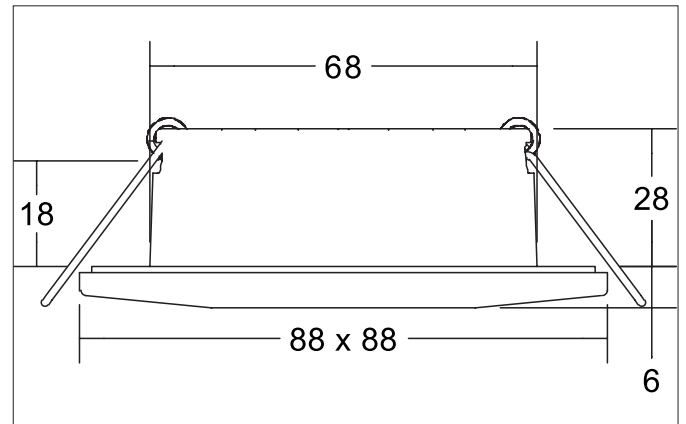

**CHOOOSE LED recessed downlight set, with adjustable color temperature, trailing-edge phase dimmable**

Article no. 39255153

Light.  
For Generations.**Tender**

LED recessed downlight set, with adjustable color temperature, trailing-edge phase dimmable, Square. Toolless ceiling installation by installation springs. Ceiling cut-out  $\varnothing$  68 mm, Installation depth 28 mm, Length 88 mm, Width 88 mm, Weight 0,209 kg, Reflector silver with rotationssymmetrical, deep, wide distributed light intensity. optimal light distribution due to a polycarbonat clear cover. Luminous flux 510 lm, Power 1 x 4,5 W, Light colour neutral white to warm white, Correlated color temprature (CCT) 4.000 - 2.700 K, Colour rendering index CRI > 80, Housing material: Aluminium / Steel / Plastic, Colour: Nickel, Permissible ambient temperature (ta): -20 °C - +25 °C, Protection class (EN 61140): II, Degree of protection (DIN EN 60529): IP44, .With electronic driver, Trailing-edge phase dimmable.

**CHOOOSE LED recessed downlight set, with adjustable color temperature, trailing-edge phase dimmable**

Article no. 39255153

Light.  
For Generations.

Article data	
Article no.	39255153
GTIN	4251433958130
Series name	CHOOOSE
Short description	LED recessed downlight set, with adjustable color temperature, trailing-edge phase dimmable
Material	Aluminium / Steel / Plastic
Colour	Nickel
Type of surface	Glossy
Shape	Square
Built-in diameter	68 mm
Installation depth	28 mm
Length	88 mm
Width	88 mm
Hight	6 mm
Scope of delivery	with front DIP switch for color temperature adjustment (switch hidden under magnetically attached cover)
Weight	0.209 kg
Conformance	CE, UKCA