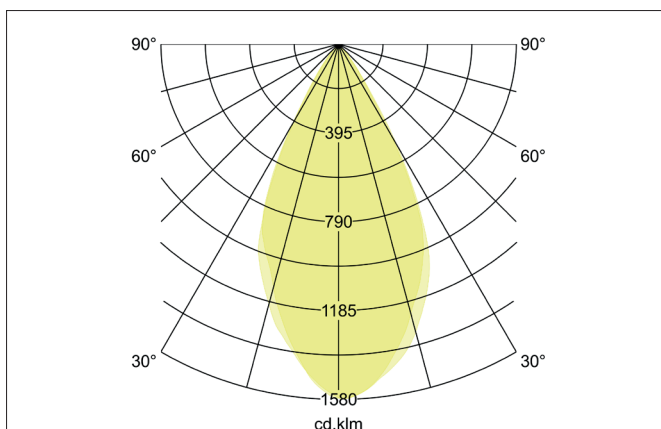

**CHOOOSE LED recessed downlight set, with adjustable color temperature, trailing-edge phase dimmable**

Article no. 39255153

Light.  
For Generations.**Tender**

LED recessed downlight set, with adjustable color temperature, trailing-edge phase dimmable, Square. Toolless ceiling installation by installation springs. Ceiling cut-out  $\varnothing$  68 mm, Installation depth 28 mm, Length 88 mm, Width 88 mm, Weight 0,209 kg, Reflector silver with rotationssymmetrical, deep, wide distributed light intensity. optimal light distribution due to a polycarbonat clear cover. Luminous flux 510 lm, Power 1 x 4,5 W, Light colour neutral white to warm white, Correlated color temprature (CCT) 4.000 - 2.700 K, Colour rendering index CRI > 80, Housing material: Aluminium / Steel / Plastic, Colour: Nickel, Permissible ambient temperature (ta): -20 °C - +25 °C, Protection class (EN 61140): II, Degree of protection (DIN EN 60529): IP44, .With electronic driver, Trailing-edge phase dimmable.

**CHOOOSE LED recessed downlight set, with adjustable color temperature, trailing-edge phase dimmable**

Article no. 39255153

Light.  
For Generations.

Article data	
Article no.	39255153
GTIN	4251433958130
Series name	CHOOOSE
Short description	LED recessed downlight set, with adjustable color temperature, trailing-edge phase dimmable
Material	Aluminium / Steel / Plastic
Colour	Nickel
Type of surface	Glossy
Shape	Square
Built-in diameter	68 mm
Installation depth	28 mm
Length	88 mm
Width	88 mm
Hight	6 mm
Scope of delivery	with front DIP switch for color temperature adjustment (switch hidden under magnetically attached cover)
Weight	0.209 kg
Conformance	CE, UKCA

Lighting technology	
Colour temperature	2.700 K / 3.000 K / 4.000 K
Light colour	White
Light output	Direct
Luminous flux	510 lm
System efficiency	113 lm/W
Colour rendering	CRI > 80
Reflector	High-gloss
Reflector colour	silver
Beam angle	40°
Light sharing	Symmetric
Adjustable color temperature	Stages