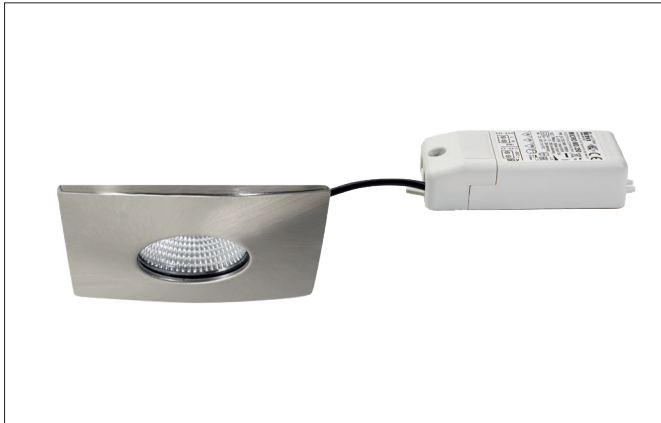

**CHOOOSE LED recessed downlight set, with adjustable color temperature, trailing-edge phase dimmable**

Article no. 39255153

Light.  
For Generations.**Tender**

LED recessed downlight set, with adjustable color temperature, trailing-edge phase dimmable, Square. Toolless ceiling installation by installation springs. Ceiling cut-out  $\varnothing$  68 mm, Installation depth 28 mm, Length 88 mm, Width 88 mm, Weight 0,209 kg, Reflector silver with rotationssymmetrical, deep, wide distributed light intensity. optimal light distribution due to a polycarbonat clear cover. Luminous flux 510 lm, Power 1 x 4,5 W, Light colour neutral white to warm white, Correlated color temprature (CCT) 4.000 - 2.700 K, Colour rendering index CRI > 80, Housing material: Aluminium / Steel / Plastic, Colour: Nickel, Permissible ambient temperature (ta): -20 °C - +25 °C, Protection class (EN 61140): II, Degree of protection (DIN EN 60529): IP44, .With electronic driver, Trailing-edge phase dimmable.

**CHOOOSE LED recessed downlight set, with adjustable color temperature, trailing-edge phase dimmable**

Article no. 39255153

Light.  
For Generations.

Article data	
Article no.	39255153
GTIN	4251433958130
Series name	CHOOOSE
Short description	LED recessed downlight set, with adjustable color temperature, trailing-edge phase dimmable
Material	Aluminium / Steel / Plastic
Colour	Nickel
Type of surface	Glossy
Shape	Square
Built-in diameter	68 mm
Installation depth	28 mm
Length	88 mm
Width	88 mm
Hight	6 mm
Scope of delivery	with front DIP switch for color temperature adjustment (switch hidden under magnetically attached cover)
Weight	0.209 kg
Conformance	CE, UKCA