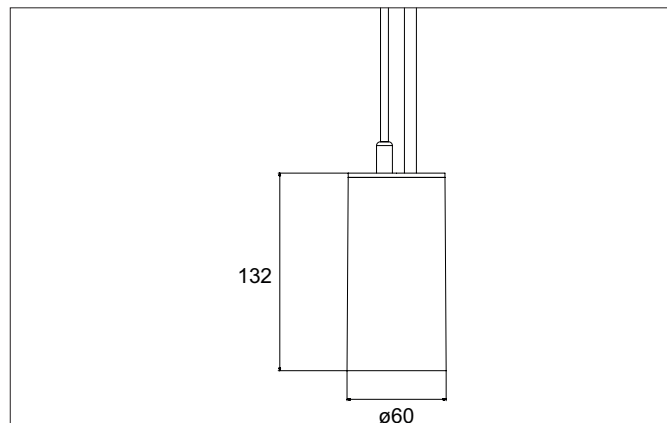

TRAXX MIDI LED pendant luminaire, on/off switchable

Article no. 88875173

Light.
For Generations.**Tender**

LED pendant luminaire, on/off switchable, Round., Hight 153.0 mm, for pendulum mounting. Pendulum length max. 1500.0 mm Weight 0.62 kg, with rotationssymmetrical, deep, wide distributed light intensity. optimal light distribution due to a glass transparent cover. Luminous flux 2.550 lm, Power 1 x 20 W, Light colour warm white, Correlated color temprature (CCT) 3.000 K, Colour rendering index CRI > 90, Rated life time L80/B50 at 25 °C: 50.000 h, Housing material: Aluminium, Colour: White structure, Permissible ambient temperature (ta): -20 °C - +25 °C, Protection class (EN 61140): I, Degree of protection (DIN EN 60529): IP20, .With electronic driver, on/off switchable.

Article data	
Article no.	88875173
GTIN	4251433976905
Series name	TRAXX MIDI
Short description	LED pendant luminaire, on/off switchable
Material	Aluminium
Colour	White
Type of surface	Structure
Shape	Round
Hight	153 mm
Weight	0.620 kg

Mounting technology	
Mounting method	Suspended
Place of installation	Ceiling-mounted
Adjustability	Not adjustable
stamp	UKCA
Pendulum length max.	1,500 mm
Material cover	Glass transparent
Suitable for through-wiring	No

Packing data	
Gross weight	0.69 kg
Length of packaging	170 mm
Packaging width	170 mm
Packaging height	110 mm
Disposal at end of life	This product must not be disposed of with household waste. You are obliged, to dispose of such electrical waste separately. By disposing of electrical waste and other old or defective electronics separately, you support recycling or other forms of re-use. In that way you help to take care and to avoid that harmful substances get into the environment.