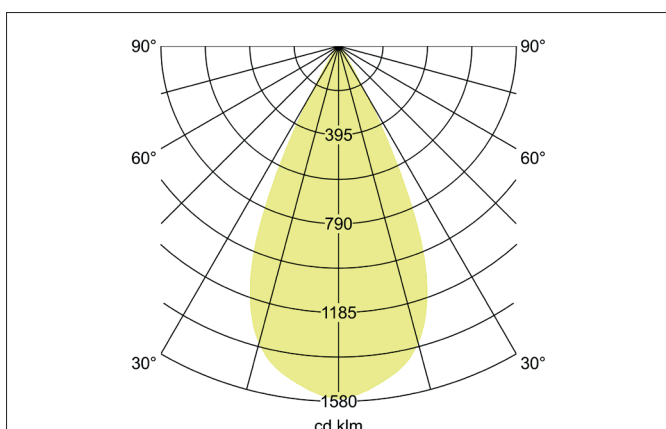

TRAXX MIDI LED pendant luminaire, on/off switchable

Article no. 88875173

Light.
For Generations.**Tender**

LED pendant luminaire, on/off switchable, Round., Hight 153.0 mm, for pendulum mounting. Pendulum length max. 1500.0 mm Weight 0.62 kg, with rotationssymmetrical, deep, wide distributed light intensity. optimal light distribution due to a glass transparent cover. Luminous flux 2.550 lm, Power 1 x 20 W, Light colour warm white, Correlated color temprature (CCT) 3.000 K, Colour rendering index CRI > 90, Rated life time L80/B50 at 25 °C: 50.000 h, Housing material: Aluminium, Colour: White structure, Permissible ambient temperature (ta): -20 °C - +25 °C, Protection class (EN 61140): I, Degree of protection (DIN EN 60529): IP20, .With electronic driver, on/off switchable.