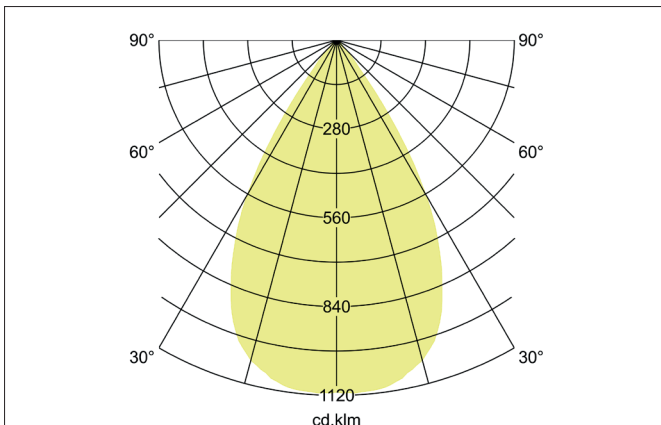

TRAXX MINI LED pendant luminaire, direct

Article no. 88866173

Light.
For Generations.**Tender**

LED pendant luminaire, direct, Round., Hight 133.0 mm, for pendulum mounting. Pendulum length max. 1500.0 mm Weight 0.549 kg, with rotationssymmetrical, deep, wide distributed light intensity. optimal light distribution due to a glass transparent cover. Luminous flux 1.858 lm, Power 1 x 14,5 W, Light colour warm white, Correlated color temprature (CCT) 3.000 K, Colour rendering index CRI > 90, Rated life time L80/B50 at 25 °C: 50.000 h, Housing material: Aluminium / Glass / Plastic, Colour: White structure, Permissible ambient temperature (ta): -20 °C - +25 °C, Protection class (EN 61140): I, Degree of protection (DIN EN 60529): IP20, .With electronic driver, on/off switchable.

Article data	
Article no.	88866173
GTIN	4251433979074
Series name	TRAXX MINI
Short description	LED pendant luminaire, direct
Material	Aluminium / Glass / Plastic
Colour	White
Type of surface	Structure
Shape	Round
Hight	133 mm
Weight	0.549 kg

TRAXX MINI LED pendant luminaire, direct

Article no. 88866173

Light.
For Generations.

Lighting technology	
Colour temperature	3.000 K
Light colour	White
Light output	Direct
Luminous flux	1,858 lm
System efficiency	128 lm/W
McAdam-Step	McAdam-Step 3
Colour rendering	CRI > 90
Reflector	High-gloss
Beam angle	60°
Light sharing	Symmetric
Adjustable color temperature	No