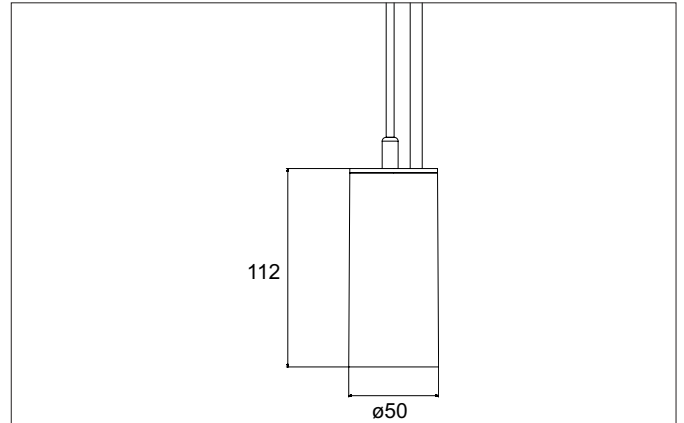

TRAXX MINI LED pendant luminaire, direct

Article no. 88866173

Light.
For Generations.**Tender**

LED pendant luminaire, direct, Round., Hight 133.0 mm, for pendulum mounting. Pendulum length max. 1500.0 mm Weight 0.549 kg, with rotationssymmetrical, deep, wide distributed light intensity. optimal light distribution due to a glass transparent cover. Luminous flux 1.858 lm, Power 1 x 14,5 W, Light colour warm white, Correlated color temprature (CCT) 3.000 K, Colour rendering index CRI > 90, Rated life time L80/B50 at 25 °C: 50.000 h, Housing material: Aluminium / Glass / Plastic, Colour: White structure, Permissible ambient temperature (ta): -20 °C - +25 °C, Protection class (EN 61140): I, Degree of protection (DIN EN 60529): IP20, .With electronic driver, on/off switchable.

Article data	
Article no.	88866173
GTIN	4251433979074
Series name	TRAXX MINI
Short description	LED pendant luminaire, direct
Material	Aluminium / Glass / Plastic
Colour	White
Type of surface	Structure
Shape	Round
Hight	133 mm
Weight	0.549 kg

TRAXX MINI LED pendant luminaire, direct

Article no. 88866173

Light.
For Generations.

Lighting technology	
Colour temperature	3.000 K
Light colour	White
Light output	Direct
Luminous flux	1,858 lm
System efficiency	128 lm/W
McAdam-Step	McAdam-Step 3
Colour rendering	CRI > 90
Reflector	High-gloss
Beam angle	60°
Light sharing	Symmetric
Adjustable color temperature	No

Mounting technology	
Mounting method	Suspended
Place of installation	Ceiling-mounted
Adjustability	Not adjustable
stamp	UKCA
Pendulum length max.	1,500 mm
Material cover	Glass transparent
Suitable for through-wiring	No