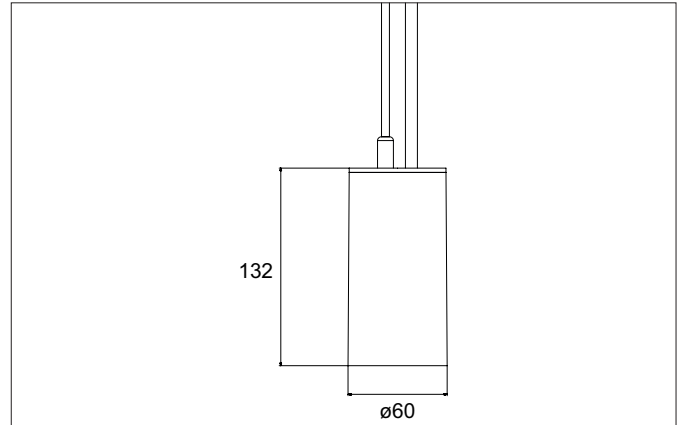

TRAXX MIDI LED pendant luminaire, on/off switchable

Article no. 88872173

Light.
For Generations.**Tender**

LED pendant luminaire, on/off switchable, Round., Hight 153.0 mm, for pendulum mounting. Pendulum length max. 1500.0 mm Weight 0.549 kg, with rotationssymmetrical, deep, wide distributed light intensity. optimal light distribution due to a glass transparent cover. Luminous flux 2.595 lm, Power 1 x 20 W, Light colour warm white, Correlated color temprature (CCT) 3.000 K, Colour rendering index CRI > 90, Rated life time L80/B50 at 25 °C: 50.000 h, Housing material: Aluminium, Colour: White structure, Permissible ambient temperature (ta): -20 °C - +25 °C, Protection class (EN 61140): I, Degree of protection (DIN EN 60529): IP20, .With electronic driver, on/off switchable.

Article data	
Article no.	88872173
GTIN	4251433979166
Series name	TRAXX MIDI
Short description	LED pendant luminaire, on/off switchable
Material	Aluminium
Colour	White
Type of surface	Structure
Shape	Round
Hight	153 mm
Weight	0.549 kg

Mounting technology	
Mounting method	Suspended
Place of installation	Ceiling-mounted
Adjustability	Not adjustable
stamp	UKCA
Pendulum length max.	1,500 mm
Material cover	Glass transparent
Suitable for through-wiring	No

Packing data	
Gross weight	0.613 kg
Length of packaging	170 mm
Packaging width	170 mm
Packaging height	110 mm
Disposal at end of life	This product must not be disposed of with household waste. You are obliged, to dispose of such electrical waste separately. By disposing of electrical waste and other old or defective electronics separately, you support recycling or other forms of re-use. In that way you help to take care and to avoid that harmful substances get into the environment.