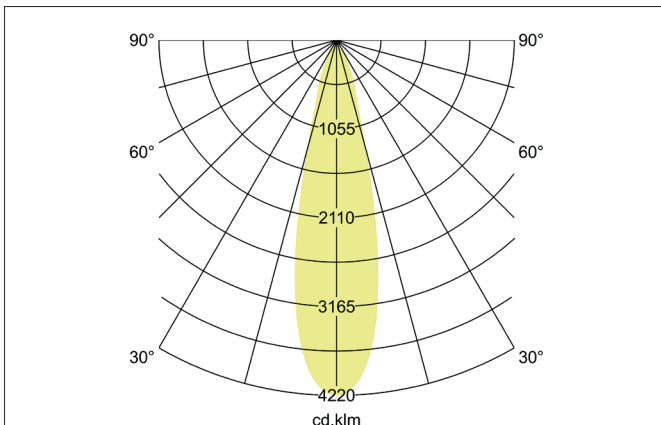

TRAXX MIDI LED pendant luminaire, on/off switchable

Article no. 88872173

Light.
For Generations.**Tender**

LED pendant luminaire, on/off switchable, Round., Hight 153.0 mm, for pendulum mounting. Pendulum length max. 1500.0 mm Weight 0.549 kg, with rotationssymmetrical, deep, wide distributed light intensity. optimal light distribution due to a glass transparent cover. Luminous flux 2.595 lm, Power 1 x 20 W, Light colour warm white, Correlated color temprature (CCT) 3.000 K, Colour rendering index CRI > 90, Rated life time L80/B50 at 25 °C: 50.000 h, Housing material: Aluminium, Colour: White structure, Permissible ambient temperature (ta): -20 °C - +25 °C, Protection class (EN 61140): I, Degree of protection (DIN EN 60529): IP20, .With electronic driver, on/off switchable.