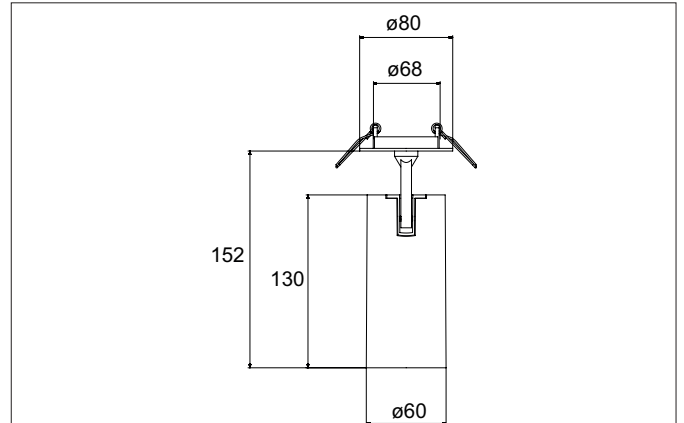

TRAXX MIDI LED semi-recessed spotlight, on/off switchable
 Article no. 88792173

Light.
 For Generations.

Tender
 LED semi-recessed spotlight, on/off switchable, Round. Ceiling cut-out Ø 68 mm, Installation depth 50 mm, Weight 0,400 kg, with rotati-onssymmetrical, deep, wide distributed light intensity. optimal light distribution due to a glass transparent cover. Luminous flux 2.702 lm, Power 1 x 21 W, Light colour warm white, Correlated color temprature (CCT) 3.000 K, Colour rendering index CRI > 90, Rated life time L80/B50 at 25 °C: 50.000 h, Housing material: Aluminium, Colour: White structure, Permissible ambient temperature (ta): -20 °C - +25 °C, Protection class (EN 61140): II, Degree of protection (DIN EN 60529): IP20, .With electronic driver, on/off switchable.

Article data	
Article no.	88792173
GTIN	4251433973713
Series name	TRAXX MIDI
Short description	LED semi-recessed spotlight, on/off switchable
Material	Aluminium
Colour	White
Type of surface	Structure
Shape	Round
Built-in diameter	68 mm
Installation depth	50 mm
Weight	0.400 kg

TRAXX MIDI LED semi-recessed spotlight, on/off switchable

Article no. 88792173

Light.
For Generations.

Lighting technology	
Colour temperature	3.000 K
Light colour	White
Light output	Direct
Luminous flux	2,702 lm
System efficiency	129 lm/W
Colour rendering	CRI > 90
Reflector	High-gloss
Beam angle	25°
Light sharing	Symmetric

Packing data	
Gross weight	0.46 kg
Length of packaging	60 mm
Packaging width	60 mm
Packaging height	191 mm
Disposal at end of life	This product must not be disposed of with household waste. You are obliged, to dispose of such electrical waste separately. By disposing of electrical waste and other old or defective electronics separately, you support recycling or other forms of re-use. In that way you help to take care and to avoid that harmful substances get into the environment.