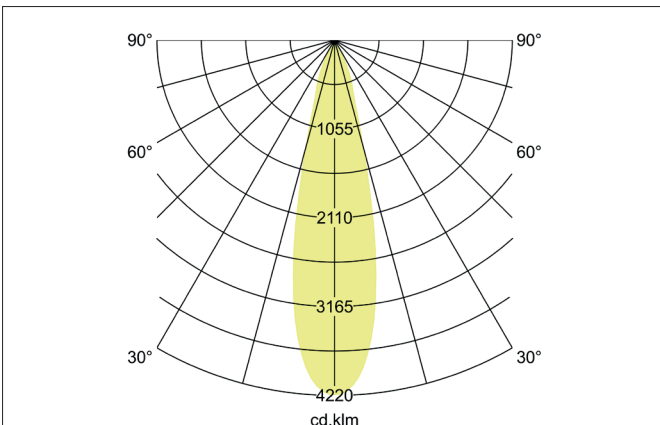

TRAXX MIDI LED semi-recessed spotlight, on/off switchable
 Article no. 88792173

Light.
 For Generations.

Tender
 LED semi-recessed spotlight, on/off switchable, Round. Ceiling cut-out Ø 68 mm, Installation depth 50 mm, Weight 0,400 kg, with rotati-onssymmetrical, deep, wide distributed light intensity. optimal light distribution due to a glass transparent cover. Luminous flux 2.702 lm, Power 1 x 21 W, Light colour warm white, Correlated color temprature (CCT) 3.000 K, Colour rendering index CRI > 90, Rated life time L80/B50 at 25 °C: 50.000 h, Housing material: Aluminium, Colour: White structure, Permissible ambient temperature (ta): -20 °C - +25 °C, Protection class (EN 61140): II, Degree of protection (DIN EN 60529): IP20, .With electronic driver, on/off switchable.

Article data	
Article no.	88792173
GTIN	4251433973713
Series name	TRAXX MIDI
Short description	LED semi-recessed spotlight, on/off switchable
Material	Aluminium
Colour	White
Type of surface	Structure
Shape	Round
Built-in diameter	68 mm
Installation depth	50 mm
Weight	0.400 kg