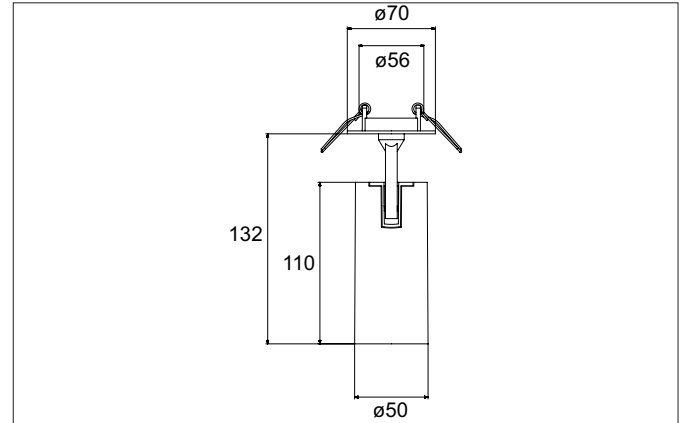

TRAXX MINI LED semi-recessed spotlight, DALI

Article no. 88782173DA

Light.
For Generations.

Tender

LED semi-recessed spotlight, DALI, Round. Ceiling cut-out \varnothing 56 mm, Installation depth 50 mm, with rotationssymmetrical, deep, wide distributed light intensity. optimal light distribution due to a glass transparent cover. Luminous flux 1.745 lm, Power 1 x 14,5 W, Light colour warm white, Correlated color temprature (CCT) 3.000 K, Colour rendering index CRI > 90, Rated life time L80/B50 at 25 °C: 50.000 h, Housing material: Aluminium, Colour: White structure, Permissible ambient temperature (ta): -20 °C - +25 °C, Protection class (EN 61140): II, Degree of protection (DIN EN 60529): IP20, .With electronic driver, DALI dimmable.

Article data	
Article no.	88782173DA
GTIN	4251433985167
Series name	TRAXX MINI
Short description	LED semi-recessed spotlight, DALI
Material	Aluminium
Colour	White
Type of surface	Structure
Shape	Round
Built-in diameter	56 mm
Installation depth	50 mm
Weight	N.N.

TRAXX MINI LED semi-recessed spotlight, DALI

Article no. 88782173DA

Light.
For Generations.

Lighting technology	
Colour temperature	3.000 K
Light colour	White
Light output	Direct
Luminous flux	1,745 lm
System efficiency	120 lm/W
Colour rendering	CRI > 90
Reflector	High-gloss
Beam angle	20°
Light sharing	Symmetric