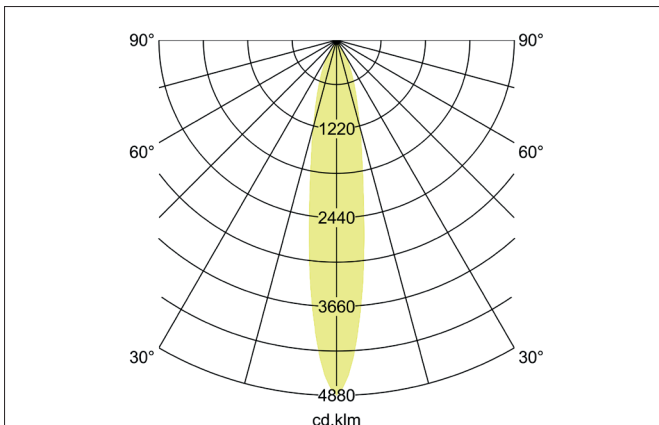

TRAXX MINI LED semi-recessed spotlight, DALI

Article no. 88782173DA

Light.
For Generations.

Tender

LED semi-recessed spotlight, DALI, Round. Ceiling cut-out \varnothing 56 mm, Installation depth 50 mm, with rotationssymmetrical, deep, wide distributed light intensity. optimal light distribution due to a glass transparent cover. Luminous flux 1.745 lm, Power 1 x 14,5 W, Light colour warm white, Correlated color temprature (CCT) 3.000 K, Colour rendering index CRI > 90, Rated life time L80/B50 at 25 °C: 50.000 h, Housing material: Aluminium, Colour: White structure, Permissible ambient temperature (ta): -20 °C - +25 °C, Protection class (EN 61140): II, Degree of protection (DIN EN 60529): IP20, .With electronic driver, DALI dimmable.

Article data	
Article no.	88782173DA
GTIN	4251433985167
Series name	TRAXX MINI
Short description	LED semi-recessed spotlight, DALI
Material	Aluminium
Colour	White
Type of surface	Structure
Shape	Round
Built-in diameter	56 mm
Installation depth	50 mm
Weight	N.N.

TRAXX MINI LED semi-recessed spotlight, DALI

Article no. 88782173DA

Light.
For Generations.

Lighting technology	
Colour temperature	3.000 K
Light colour	White
Light output	Direct
Luminous flux	1,745 lm
System efficiency	120 lm/W
Colour rendering	CRI > 90
Reflector	High-gloss
Beam angle	20°
Light sharing	Symmetric